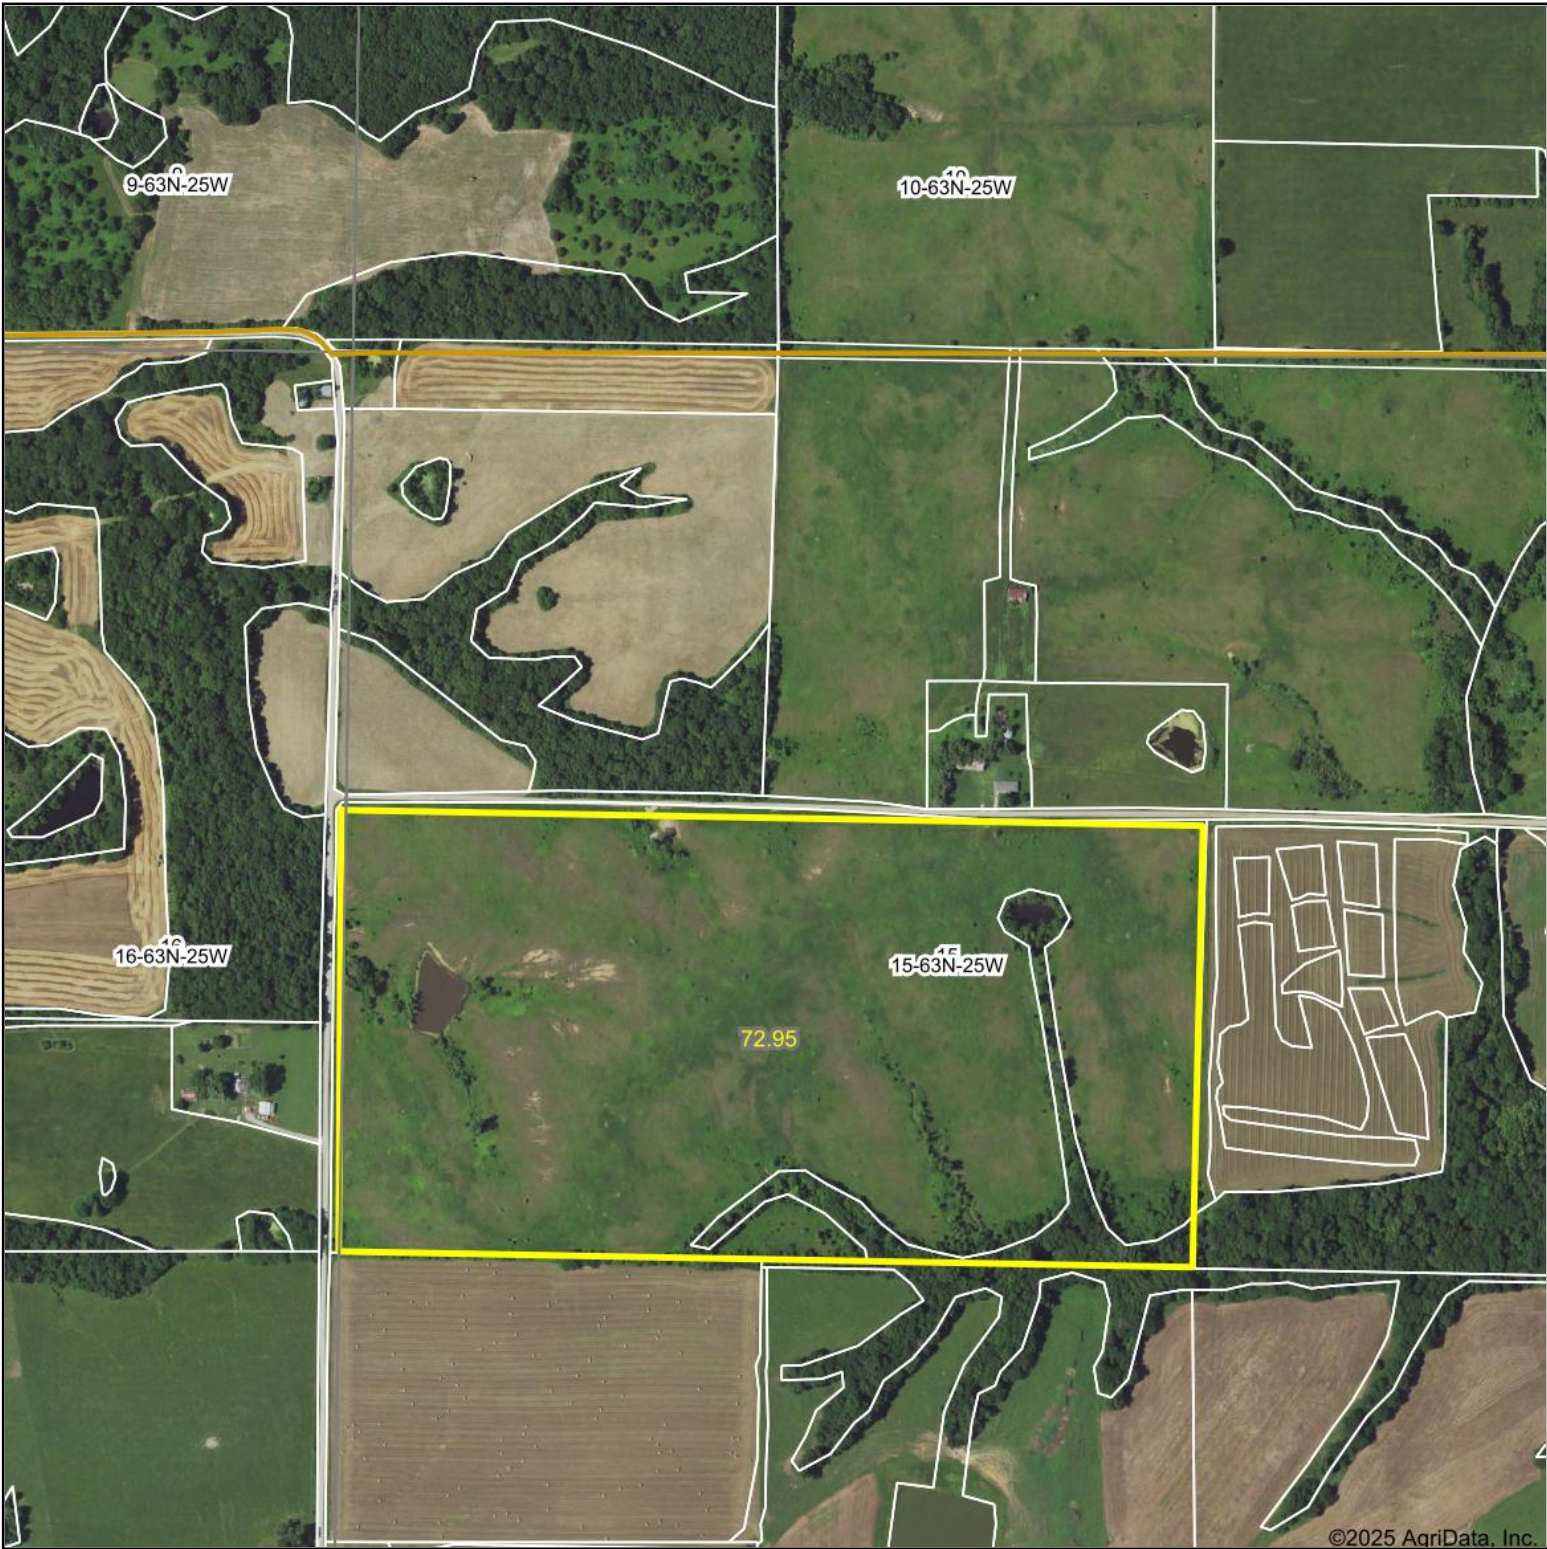

Aerial Map

©2025 AgriData, Inc.

Boundary Center: 40° 15' 29.82, -93° 42' 11.03

15-63N-25W
Grundy County
Missouri

2/18/2025

Field borders provided by Farm Service Agency as of 5/21/2008.