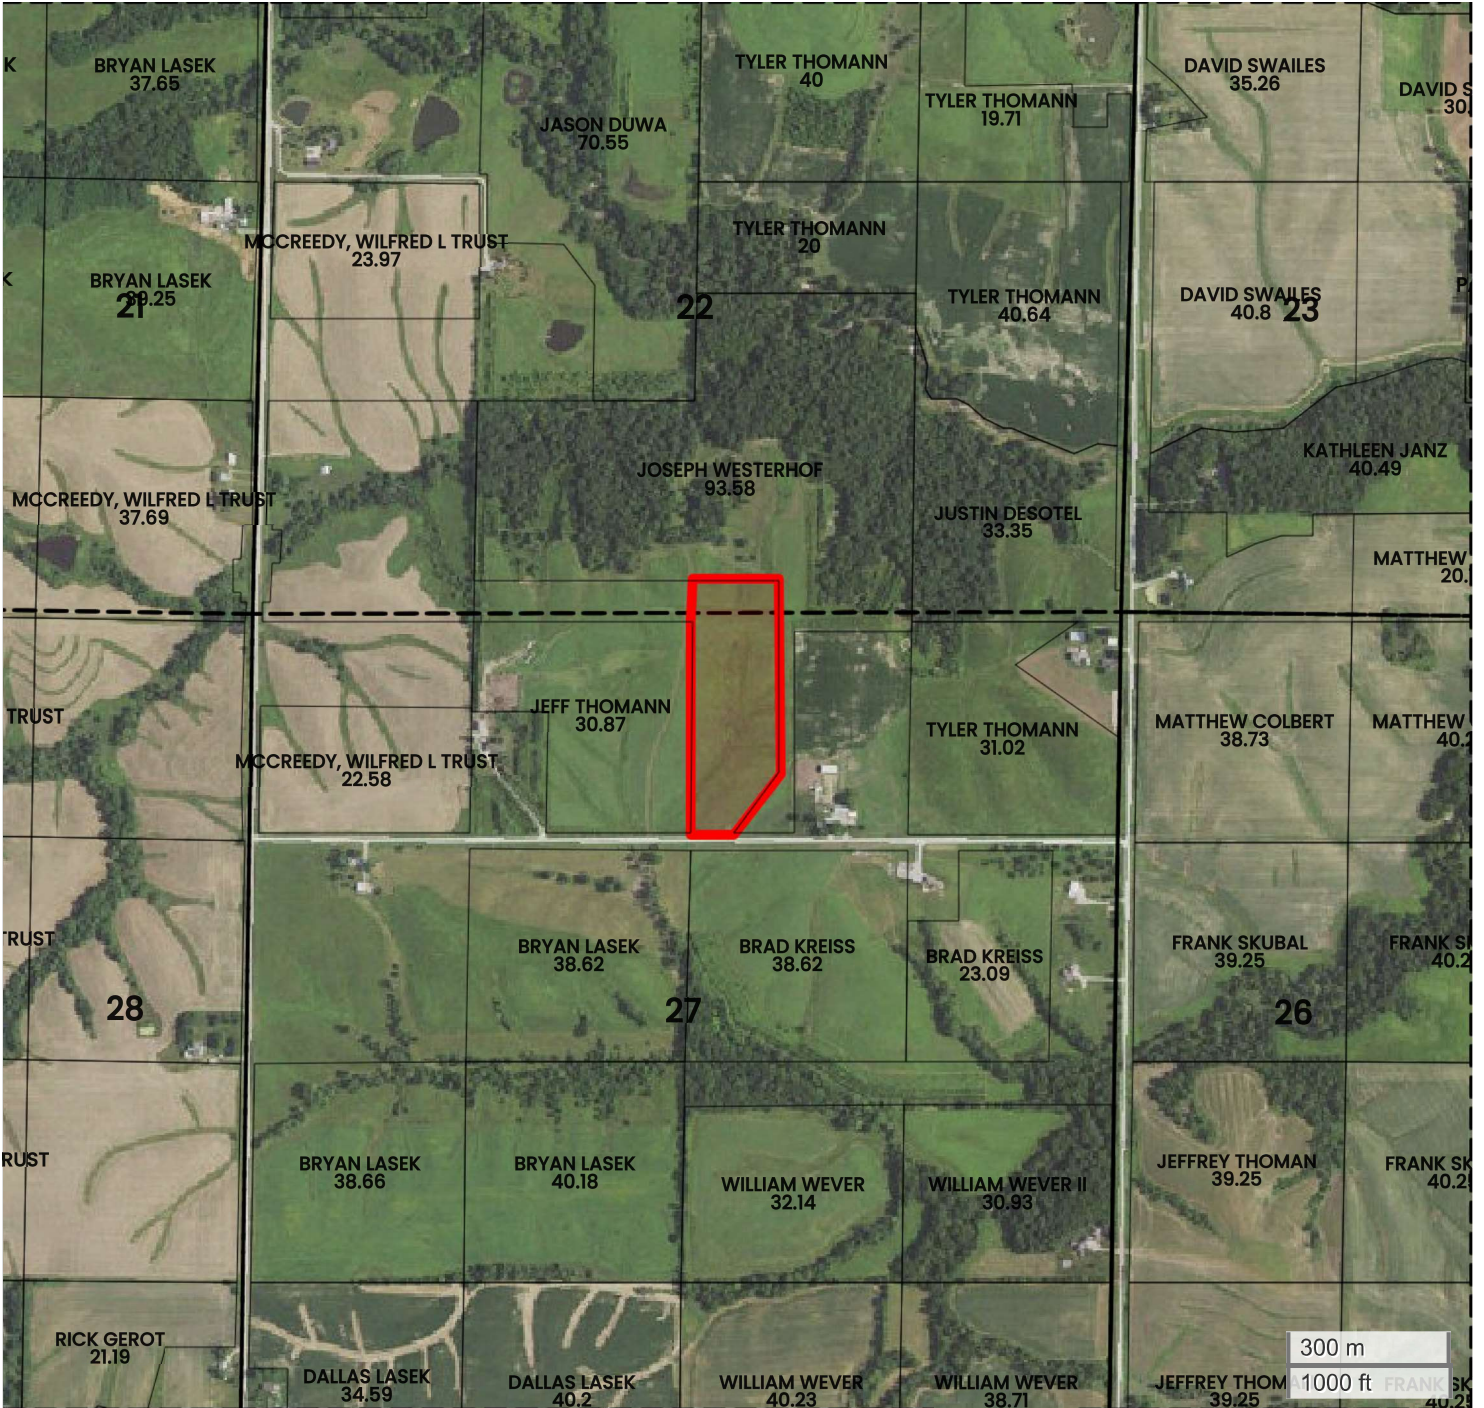

17.71 ACRES M/L (17.71 AC TOTAL, 14.88 AC TILLABLE)

# PLAT MAP

Center: 41.364602, -91.531348

27-76N-6W

Highland Township

Washington County, IA

FarmWorth, LLC makes no representations or warranties, express or implied, as to the accuracy of any information, data, numerical values, boundaries, or any other information generated through the use of FarmWorth.com. User is solely responsible for independently investigating and determining all information provided through FarmWorth.com prior to use and waives any and all claims against FarmWorth, LLC for any inaccuracies or inconsistencies in the information and/or data.