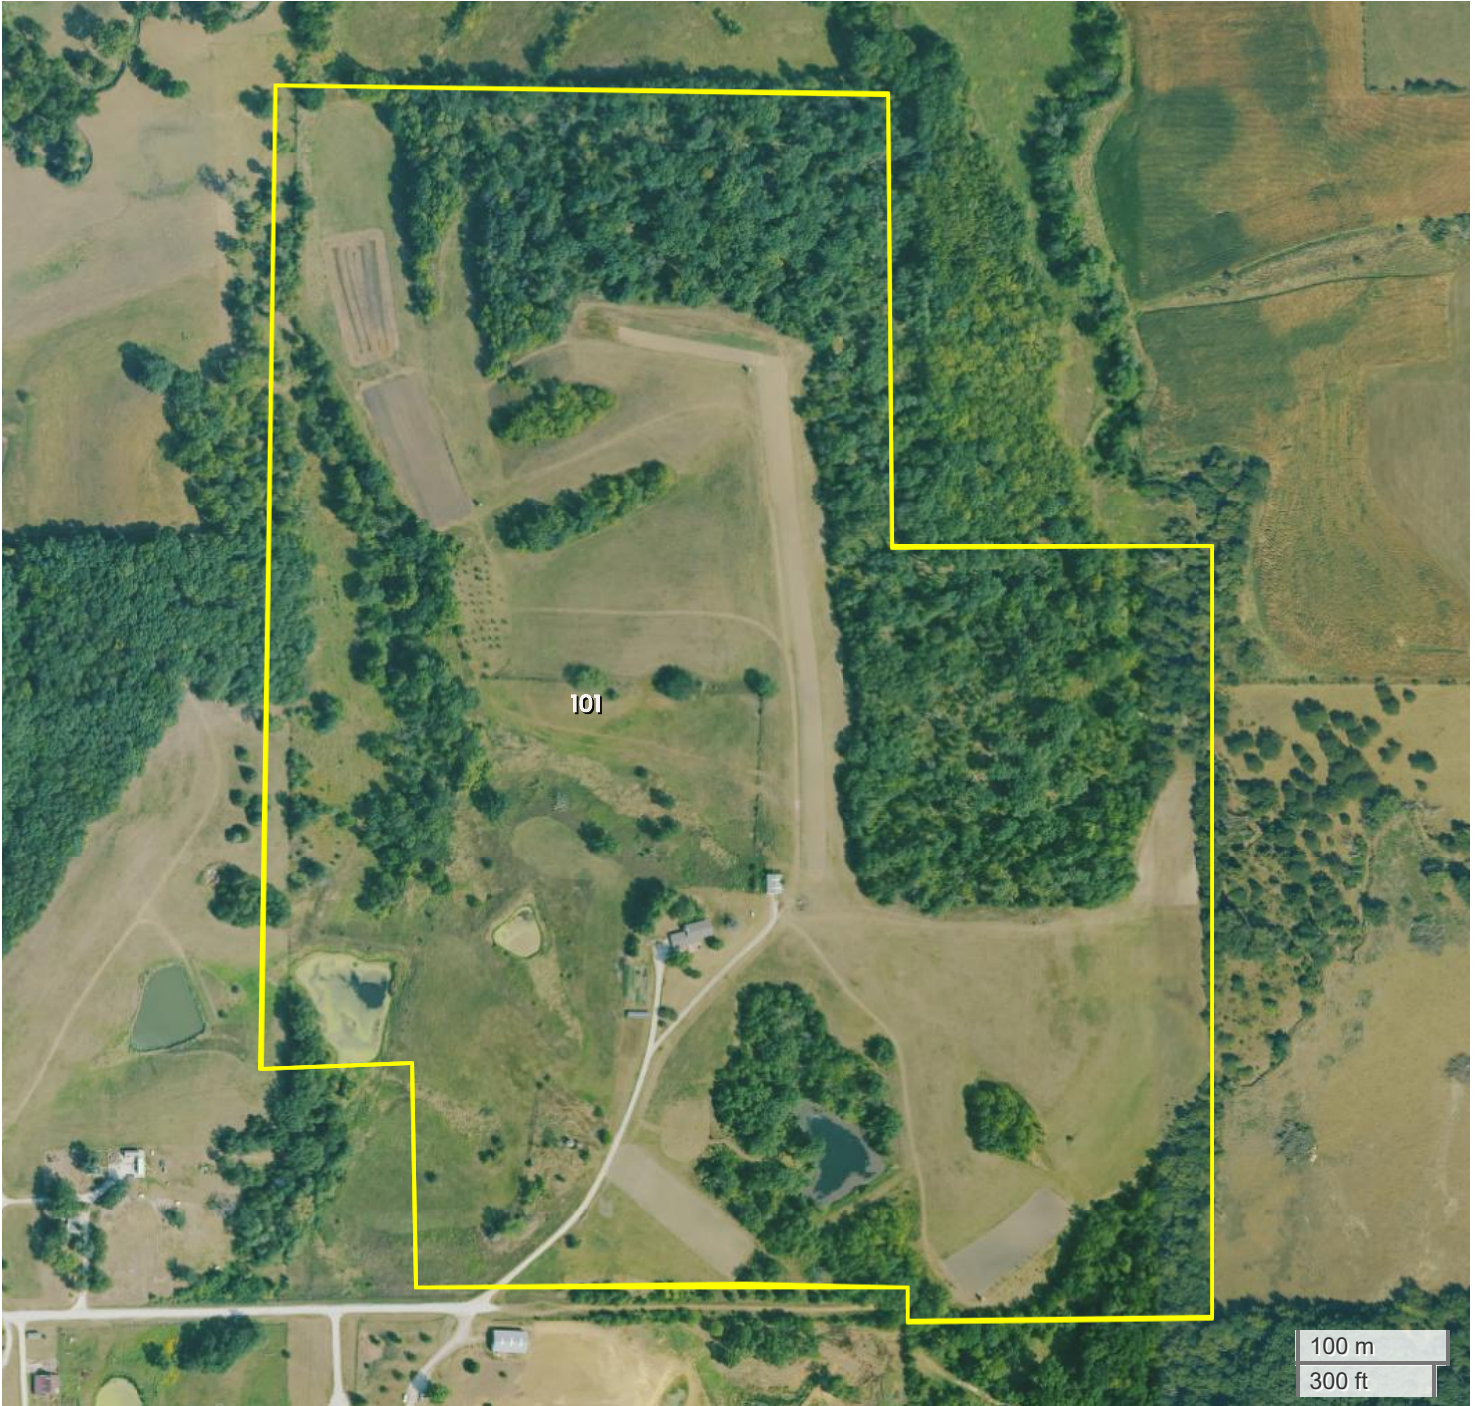

101 ACRES (101.00 AC TOTAL, 101.00 AC TILLABLE)

AERIAL MAP

Center: 41.032630, -93.266499

15-72N-21W
Lincoln Township
Lucas County, IA

FarmWorth, LLC makes no representations or warranties, express or implied, as to the accuracy of any information, data, numerical values, boundaries, or any other information generated through the use of FarmWorth.com. User is solely responsible for independently investigating and determining all information provided through FarmWorth.com prior to use and waives any and all claims against FarmWorth, LLC for any inaccuracies or inconsistencies in the information and/or data.