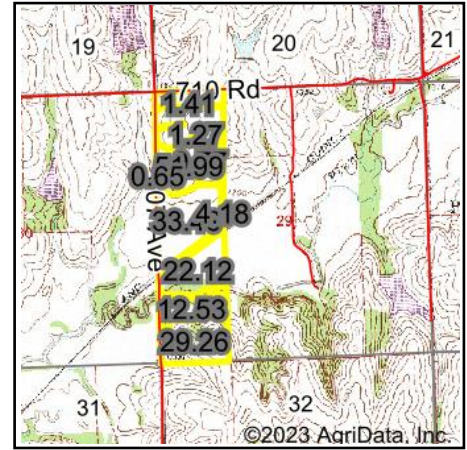

Wetlands Map

State: Nebraska
Location: 29-2N-9E
County: Pawnee
Township: Precinct 5, Burchard
Date: 6/5/2023

Maps Provided By:

 CUSTOMIZED ONLINE MAPPING
 © AgriData, Inc. 2023 www.AgriDataInc.com

Classification Code	Type	Acres
R4SBC	Riverine	1.31
Total Acres		1.31