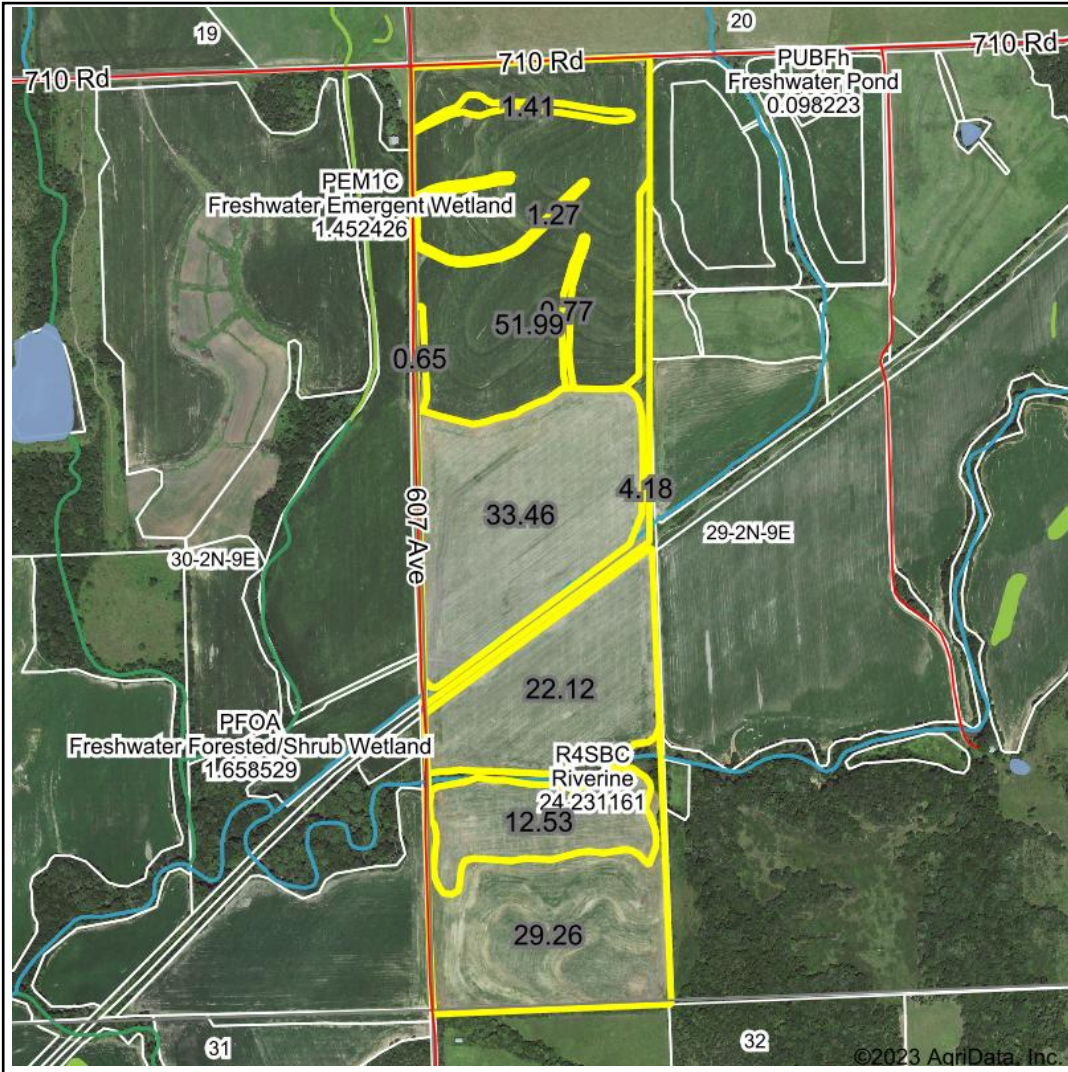

Wetlands Map

State: Nebraska
Location: 29-2N-9E
County: Pawnee
Township: Precinct 5, Burchard
Date: 6/5/2023

Maps Provided By:

 CUSTOMIZED ONLINE MAPPING
 © AgriData, Inc. 2023 www.AgriDataInc.com

Classification Code	Type	Acres
R4SBC	Riverine	1.31
Total Acres		1.31