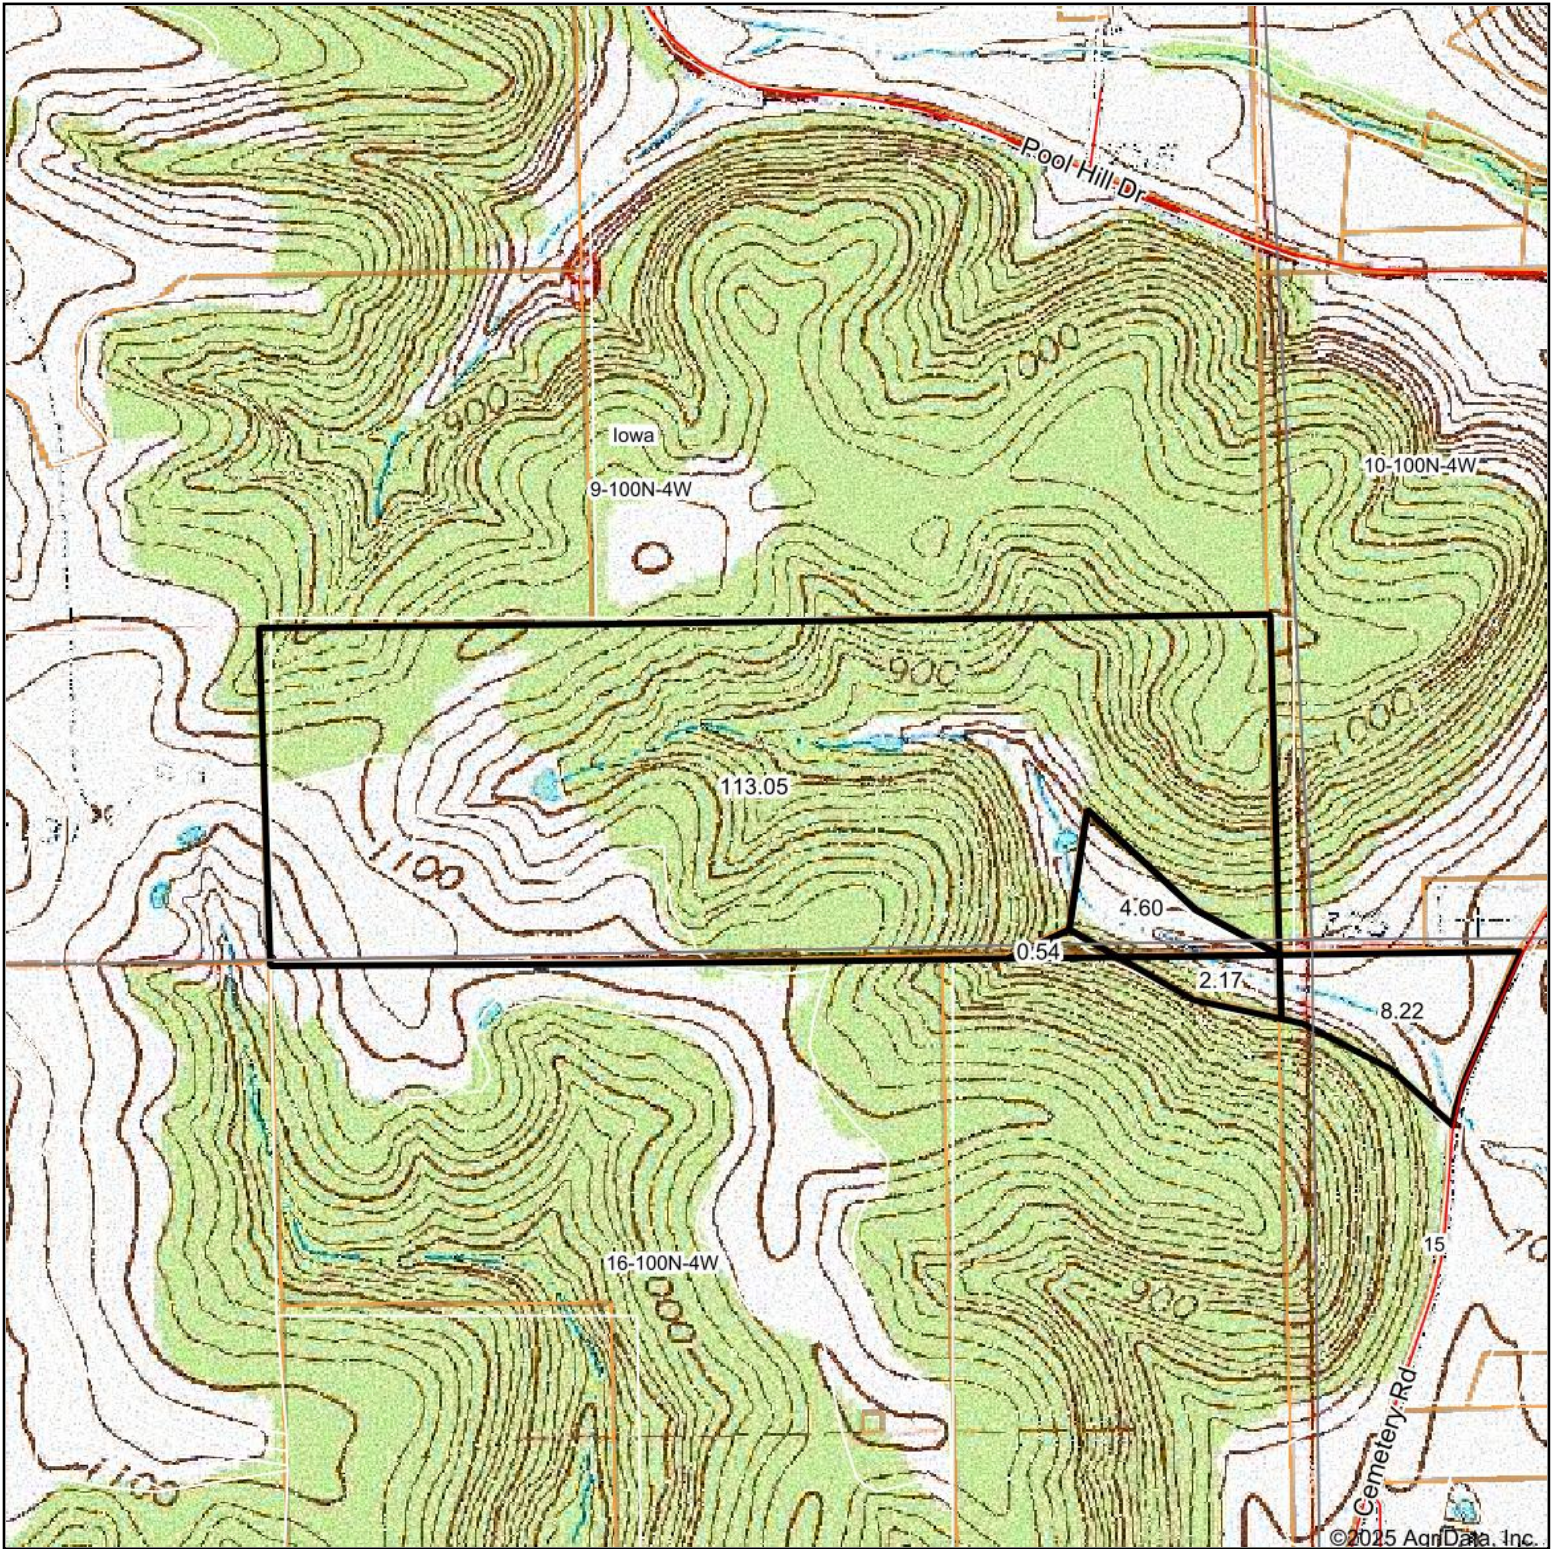

Topography Map

Map Center: 43° 29' 14.98, -91° 19' 7.49

9-100N-4W
Allamakee County
Iowa

3/5/2025

Maps Provided By:

CUSTOMIZED ONLINE MAPPING
© AgriData, Inc. 2023 www.AgrIDataInc.com