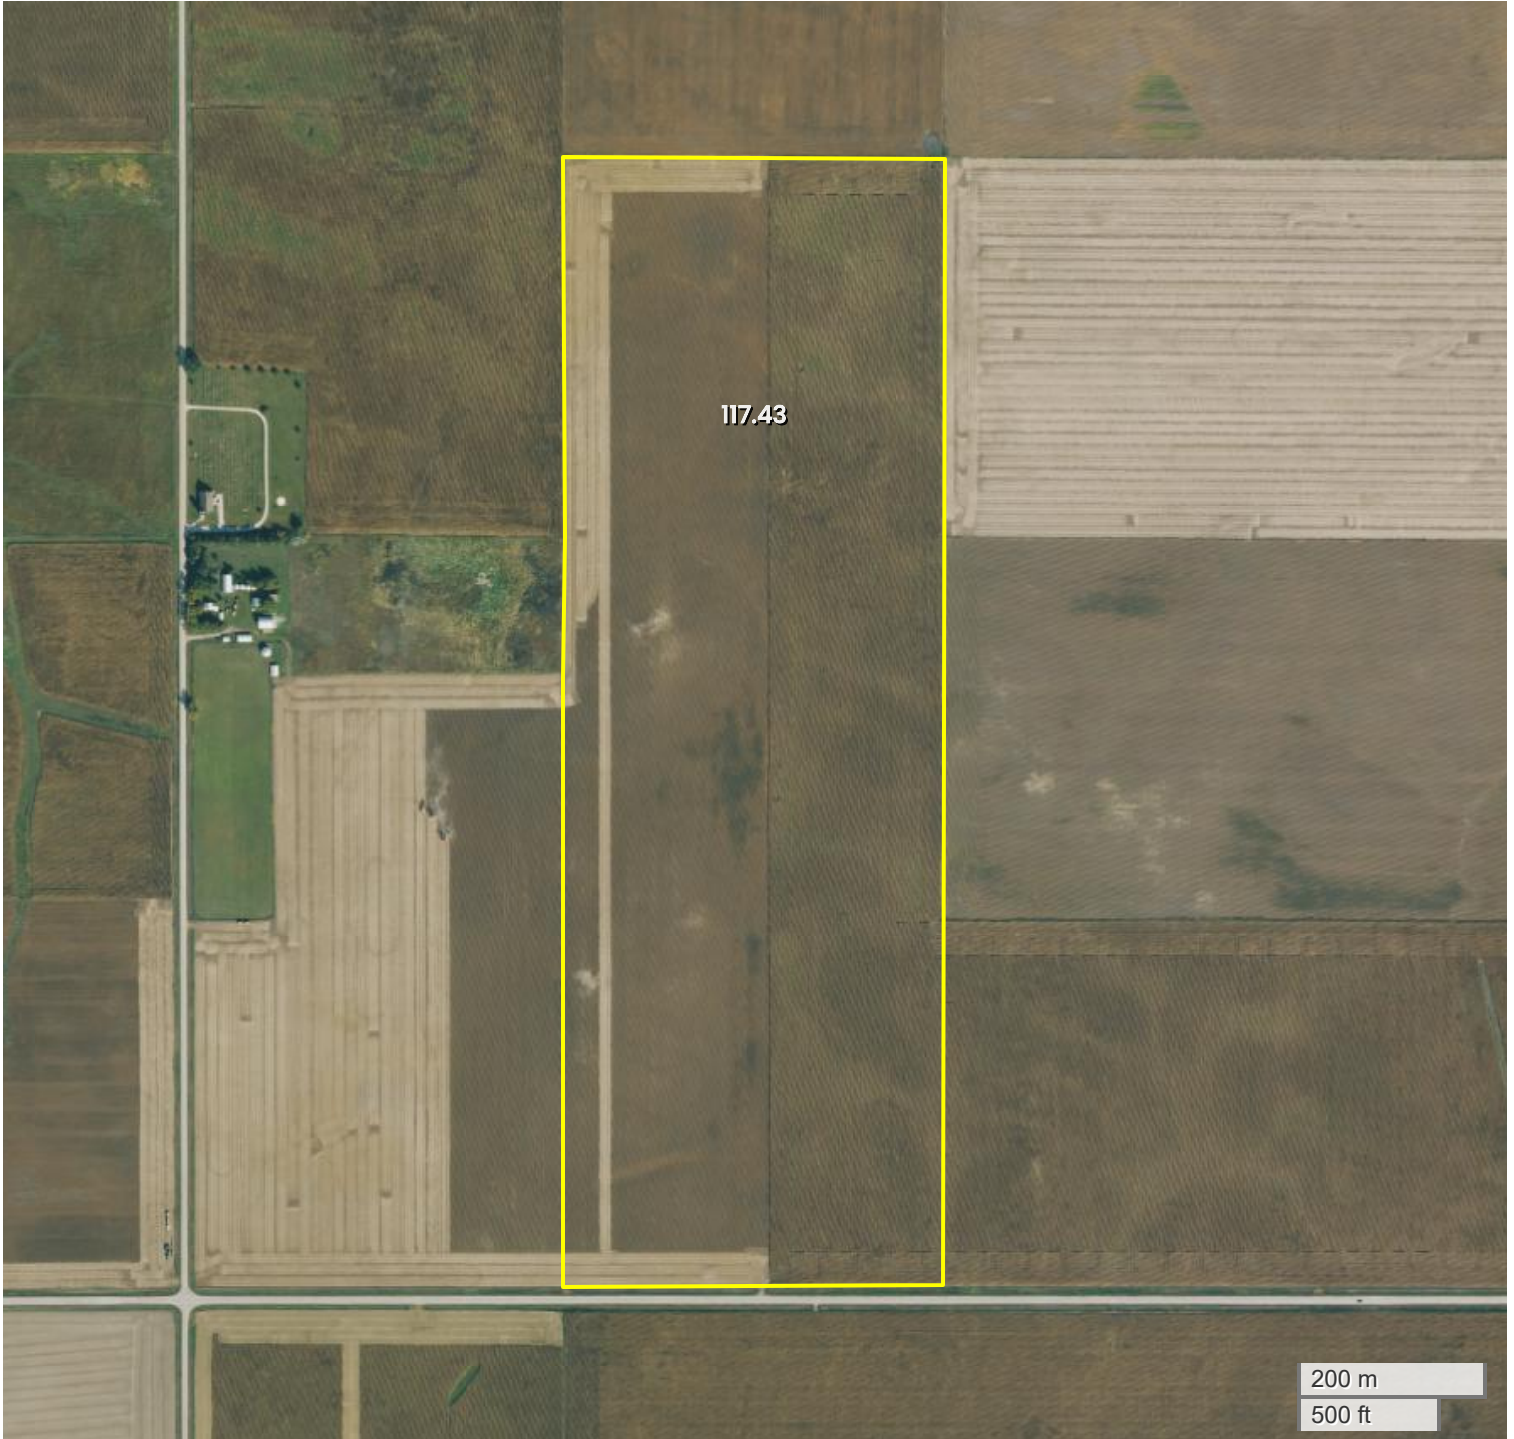

TRACT 2
AERIAL MAP

200 m
500 ft

Center: 42.157297, -94.544641

23-85N-32W
Cedar Township
Greene County, IA

FarmWorth, LLC makes no representations or warranties, express or implied, as to the accuracy of any information, data, numerical values, boundaries, or any other information generated through the use of FarmWorth.com. User is solely responsible for independently investigating and determining all information provided through FarmWorth.com prior to use and waives any and all claims against FarmWorth, LLC for any inaccuracies or inconsistencies in the information and/or data.