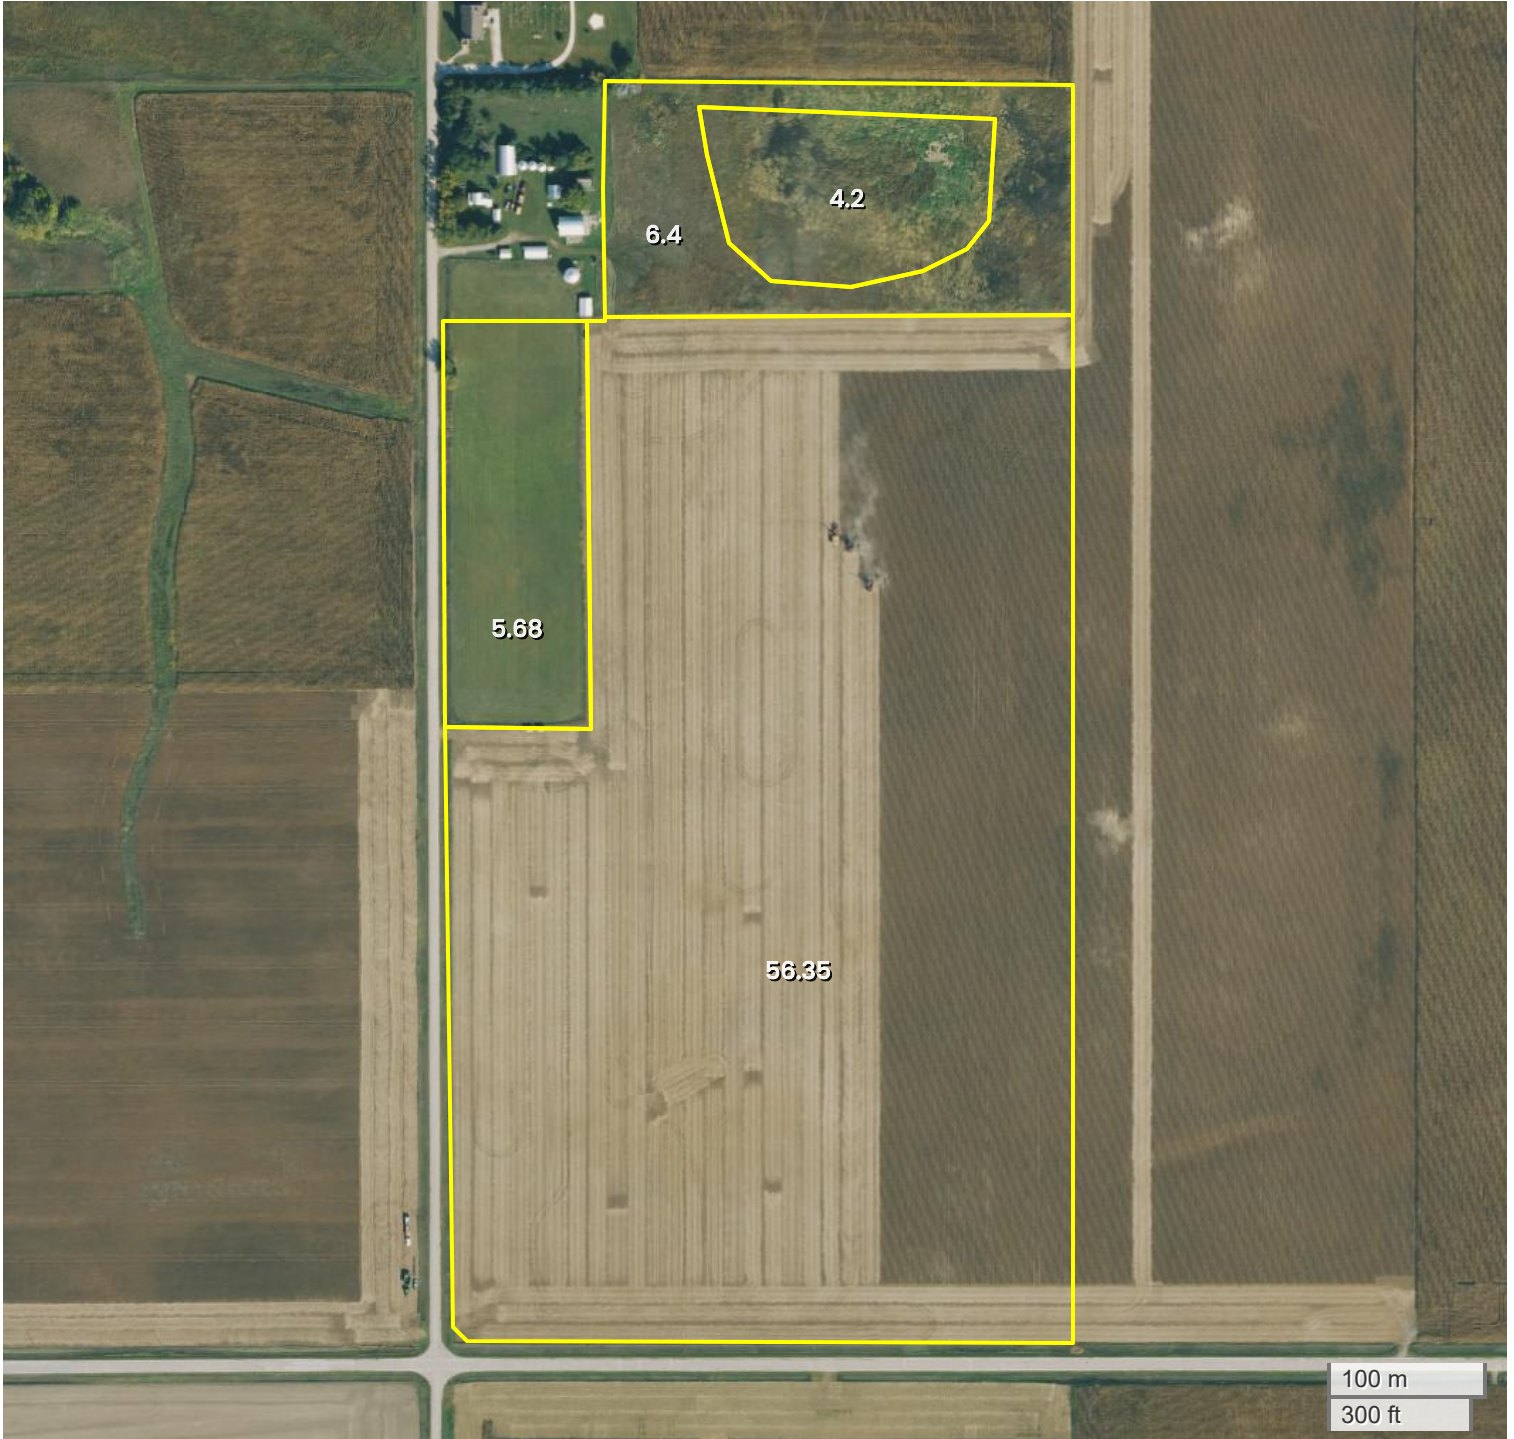

TRACT 3  
AERIAL MAP

Center: 42.155499, -94.549471

23-85N-32W  
Cedar Township  
Greene County, IA

FarmWorth, LLC makes no representations or warranties, express or implied, as to the accuracy of any information, data, numerical values, boundaries, or any other information generated through the use of FarmWorth.com. User is solely responsible for independently investigating and determining all information provided through FarmWorth.com prior to use and waives any and all claims against FarmWorth, LLC for any inaccuracies or inconsistencies in the information and/or data.