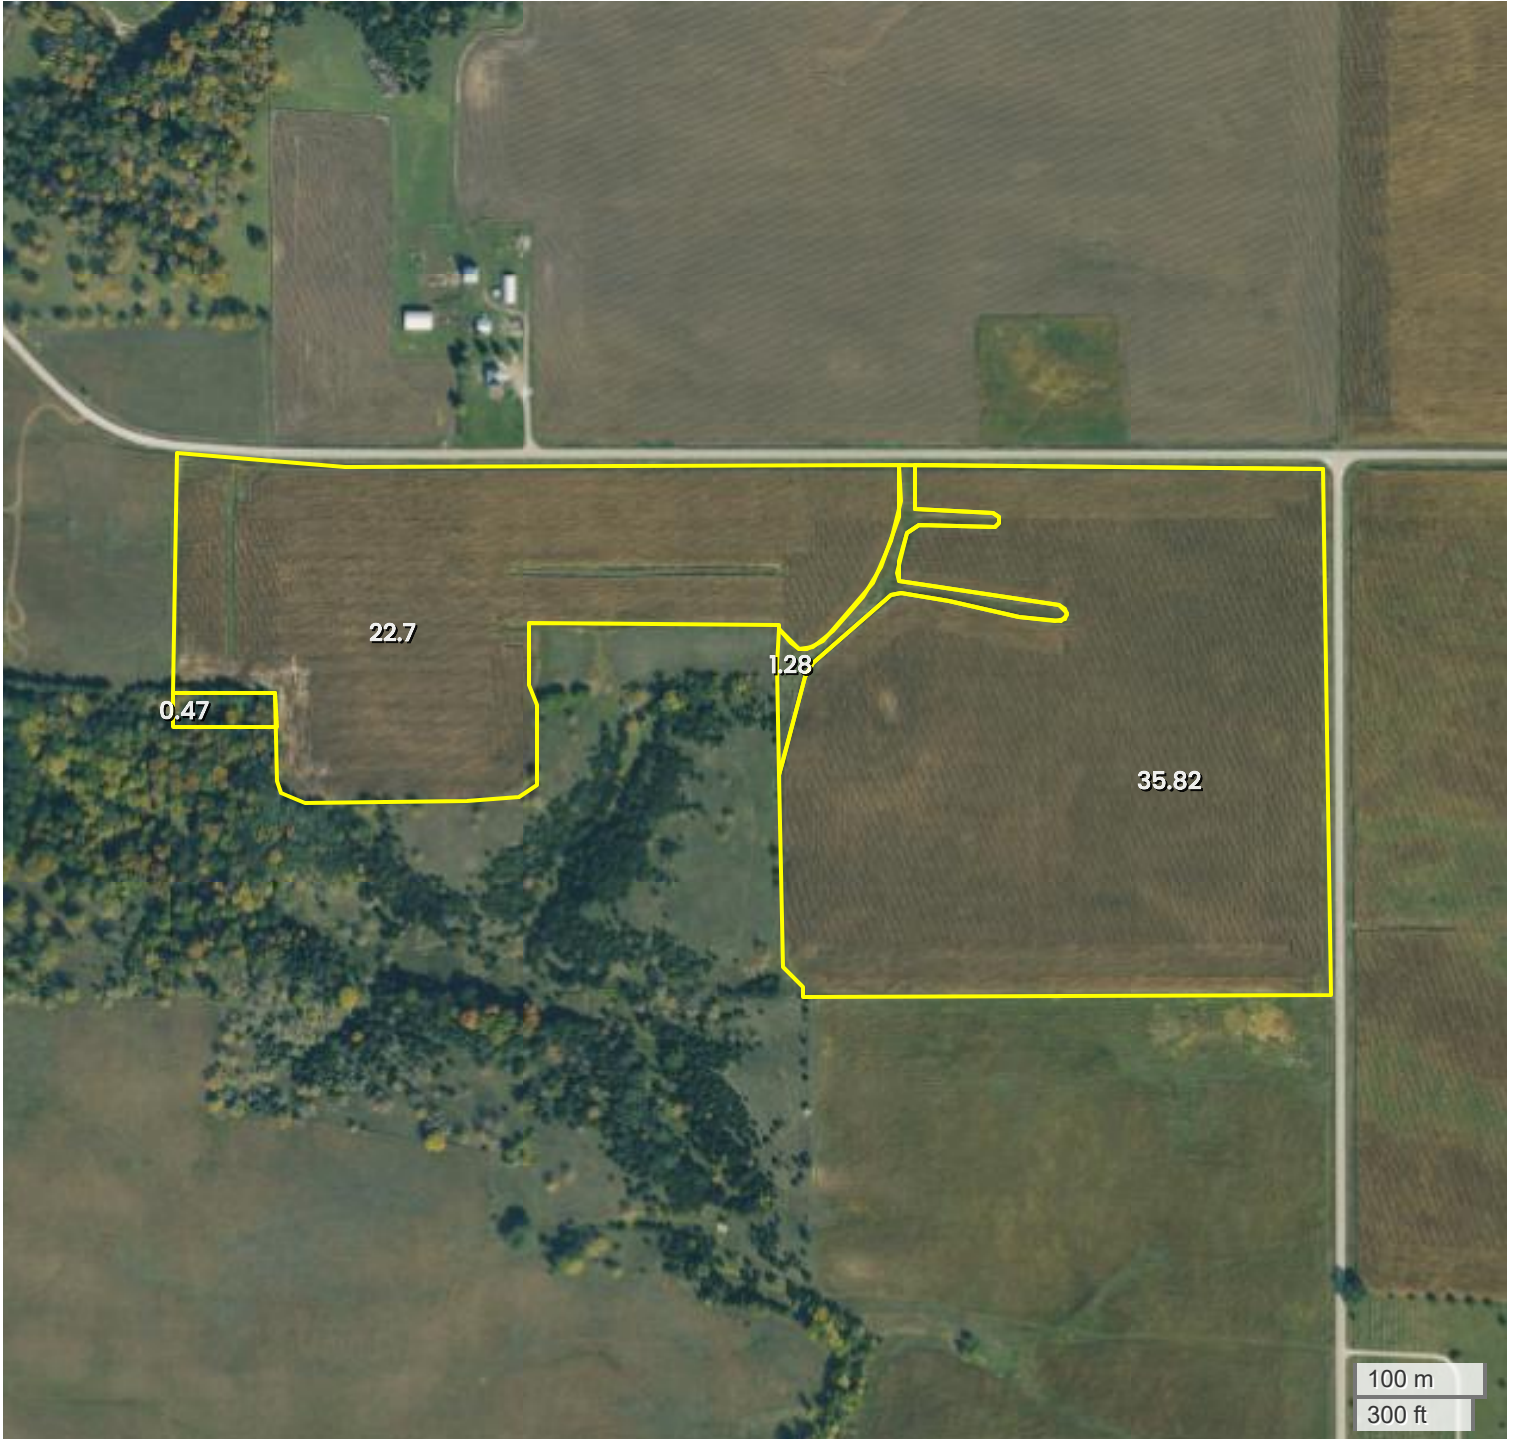

TRACT 4  
AERIAL MAP

Center: 42.164451, -94.557259

22-85N-32W  
Cedar Township  
Greene County, IA

FarmWorth, LLC makes no representations or warranties, express or implied, as to the accuracy of any information, data, numerical values, boundaries, or any other information generated through the use of FarmWorth.com. User is solely responsible for independently investigating and determining all information provided through FarmWorth.com prior to use and waives any and all claims against FarmWorth, LLC for any inaccuracies or inconsistencies in the information and/or data.