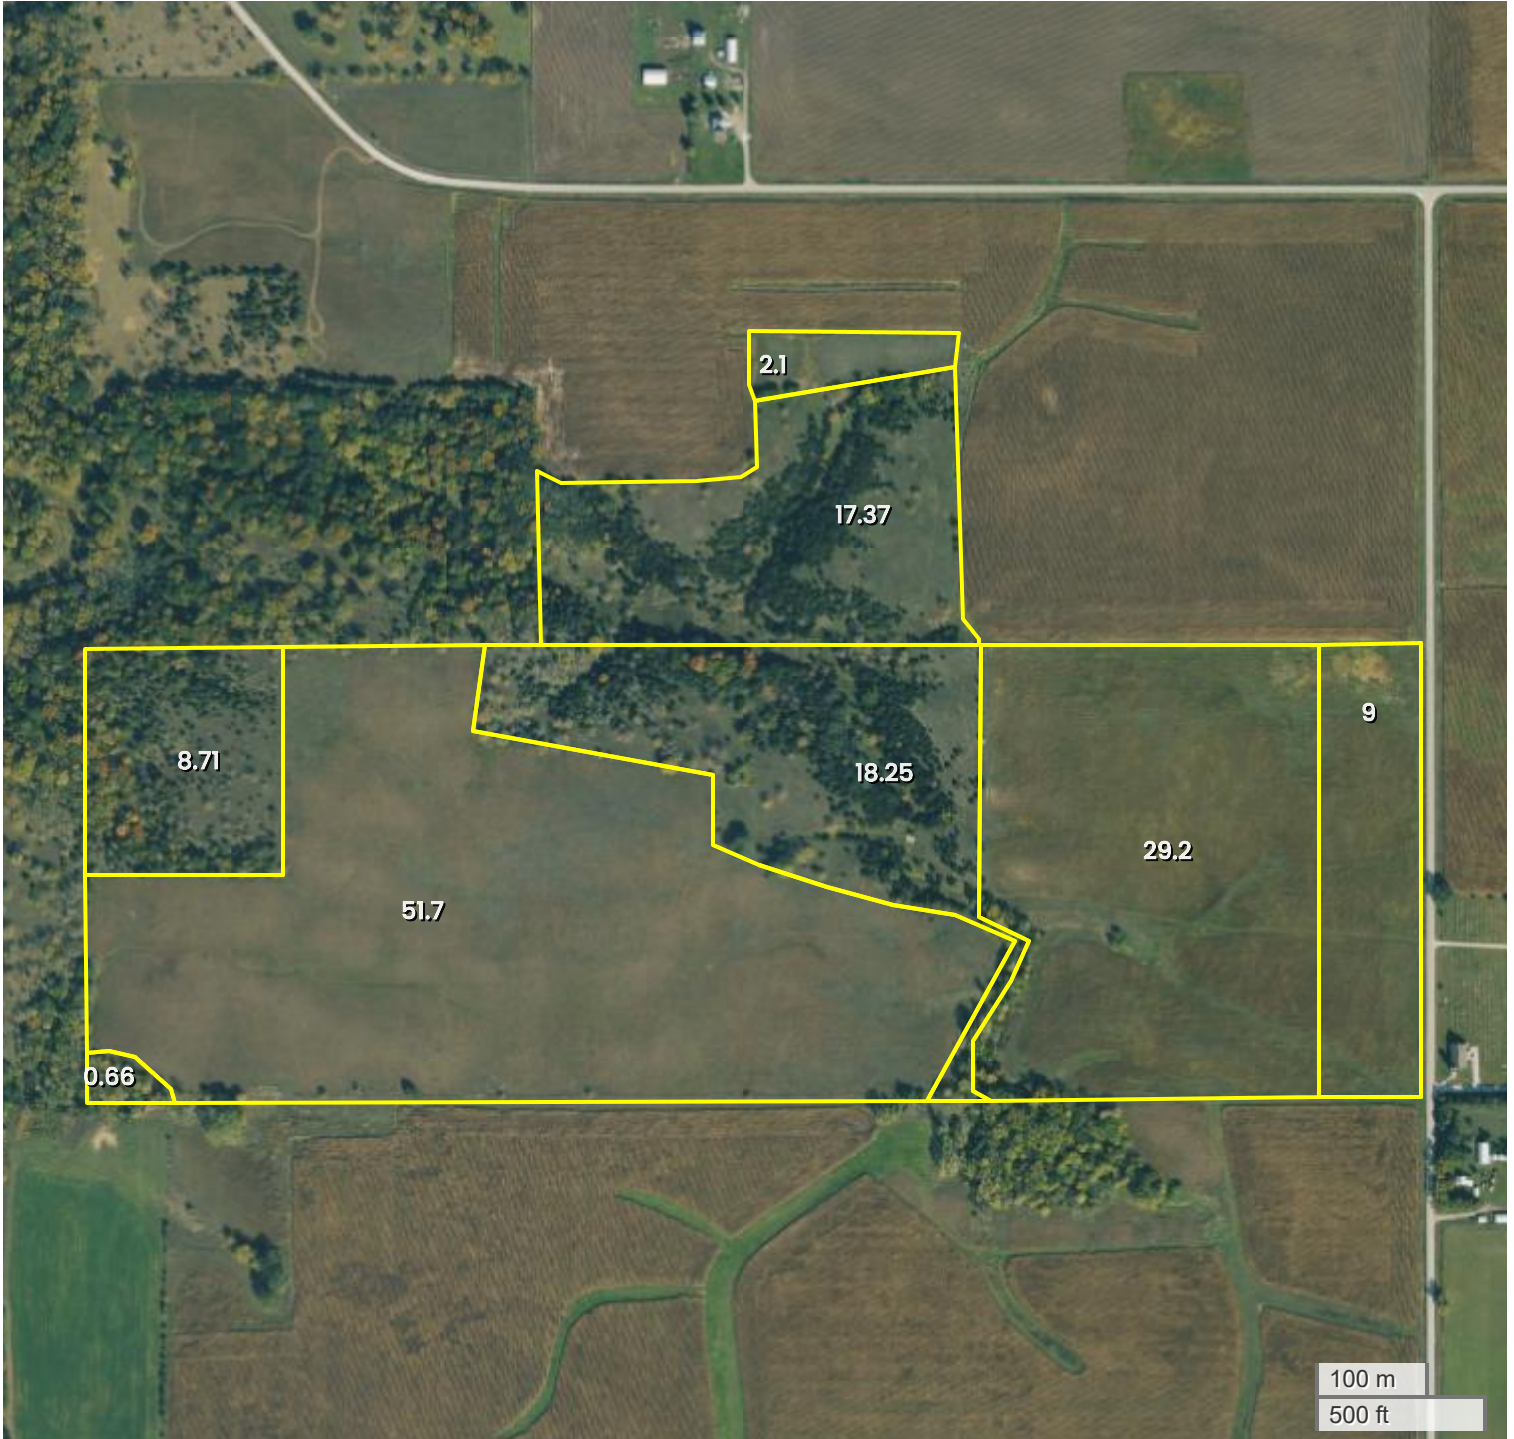

TRACT 5
AERIAL MAP

Center: 42.162067, -94.559219

22-85N-32W
Cedar Township
Greene County, IA

FarmWorth, LLC makes no representations or warranties, express or implied, as to the accuracy of any information, data, numerical values, boundaries, or any other information generated through the use of FarmWorth.com. User is solely responsible for independently investigating and determining all information provided through FarmWorth.com prior to use and waives any and all claims against FarmWorth, LLC for any inaccuracies or inconsistencies in the information and/or data.