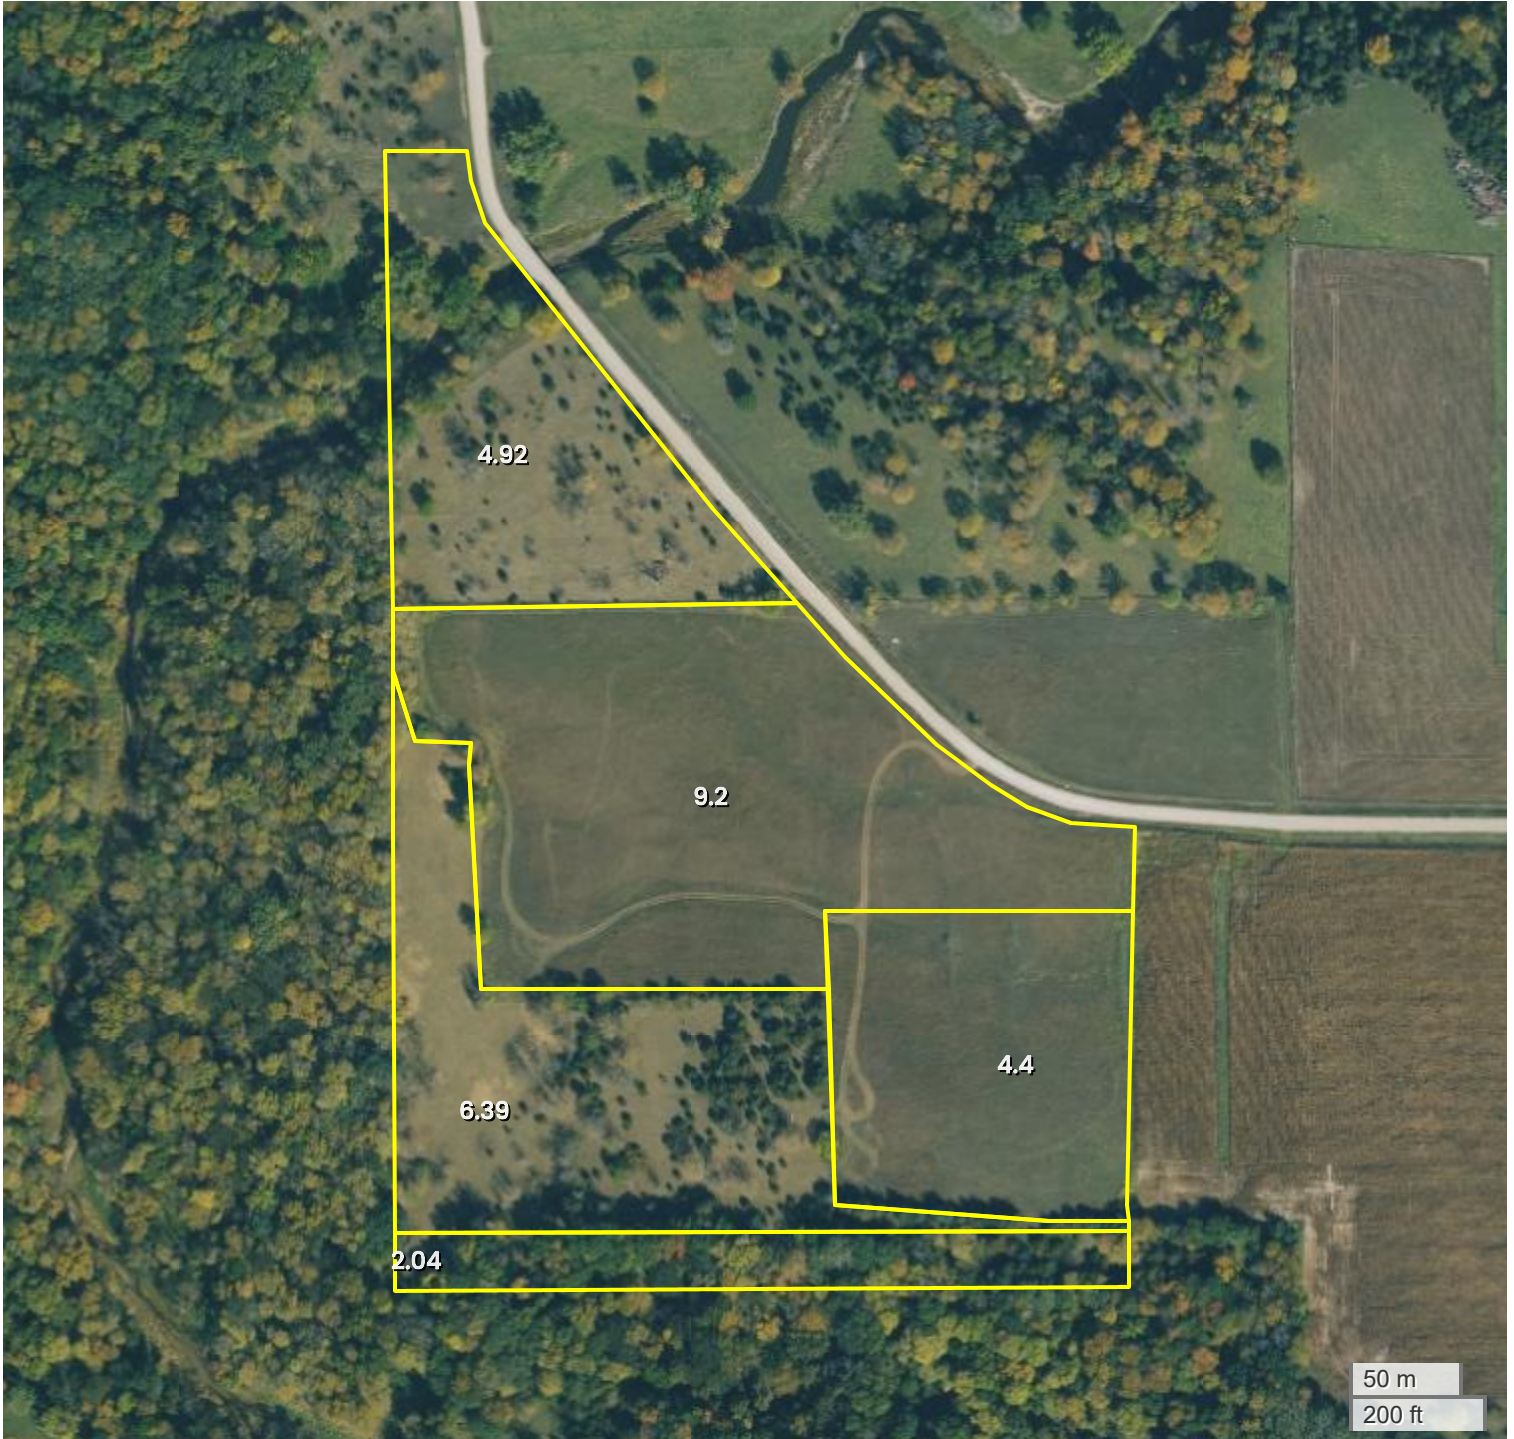

TRACT 6
AERIAL MAP

Center: 42.166688, -94.564455

15-85N-32W
Cedar Township
Greene County, IA

FarmWorth, LLC makes no representations or warranties, express or implied, as to the accuracy of any information, data, numerical values, boundaries, or any other information generated through the use of FarmWorth.com. User is solely responsible for independently investigating and determining all information provided through FarmWorth.com prior to use and waives any and all claims against FarmWorth, LLC for any inaccuracies or inconsistencies in the information and/or data.