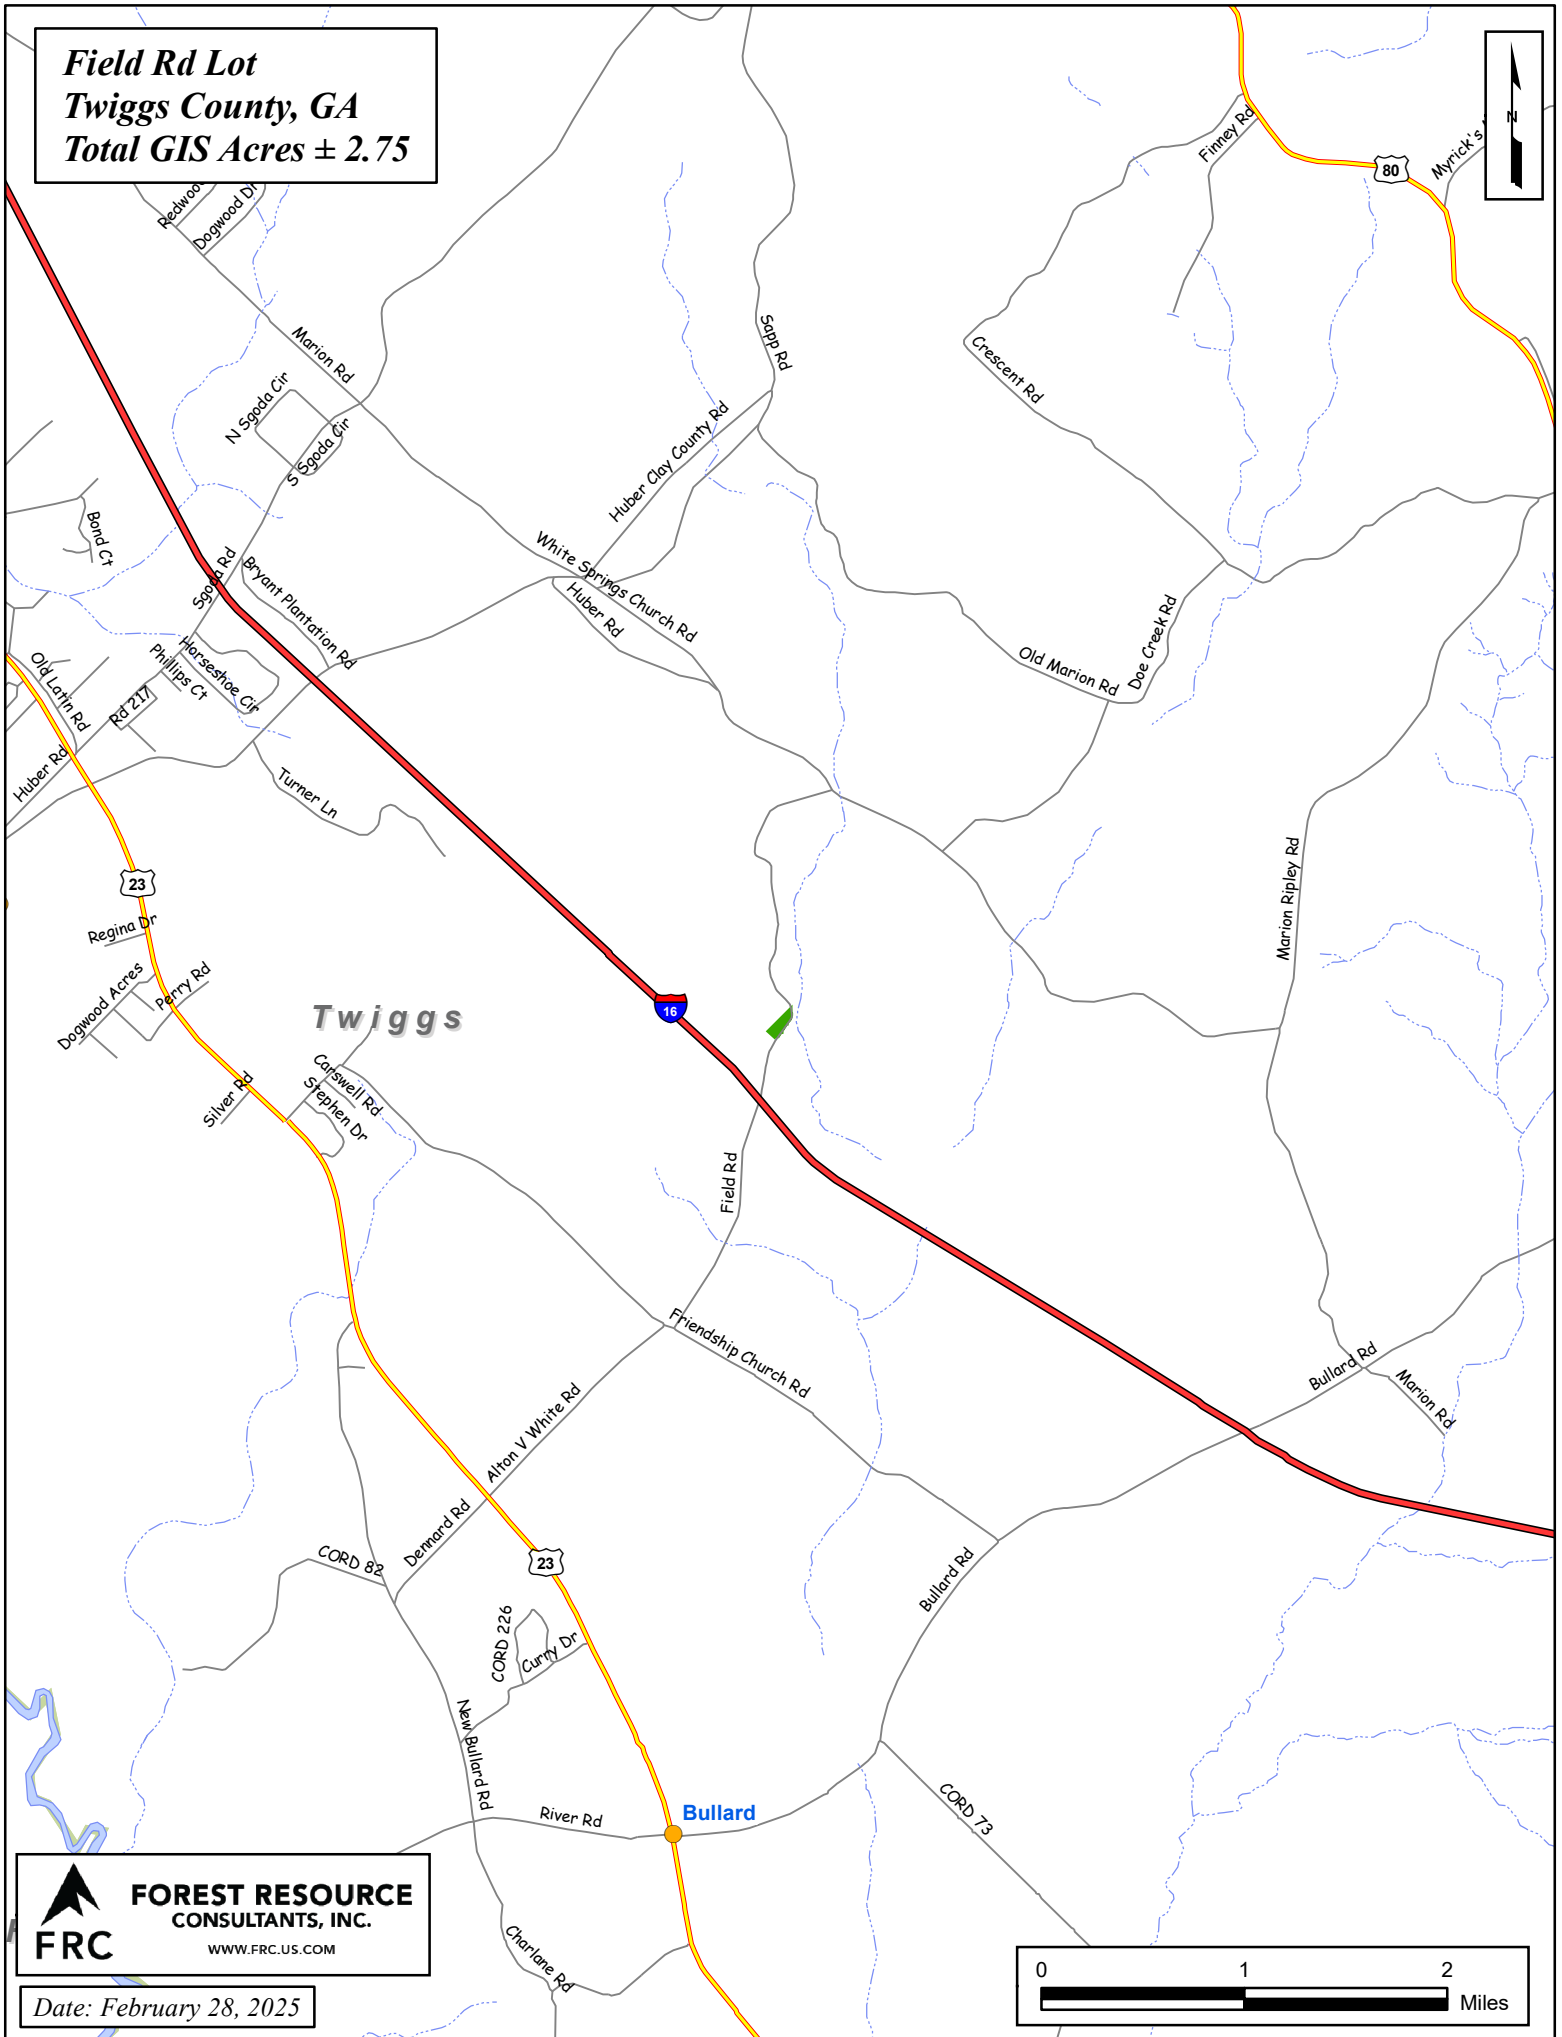

**Field Rd Lot**  
**Twiggs County, GA**  
**Total GIS Acres ± 2.75**

 **FOREST RESOURCE CONSULTANTS, INC.**  
WWW.FRC.US.COM

Date: February 28, 2025