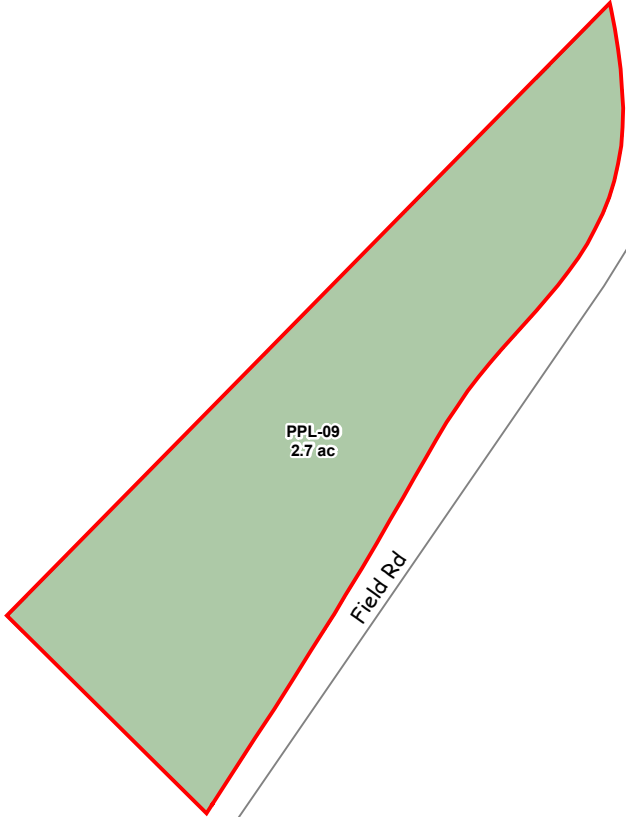

**Field Rd Lot**  
**Twiggs County, GA**  
**Total GIS Acres ± 2.75**

**Legend**

 Planted Pine Mrch

**Twiggs**

PPL-09  
2.7 ac

Field Rd

 **FOREST RESOURCE  
CONSULTANTS, INC.**  
WWW.FRC.US.COM

Date: February 28, 2025