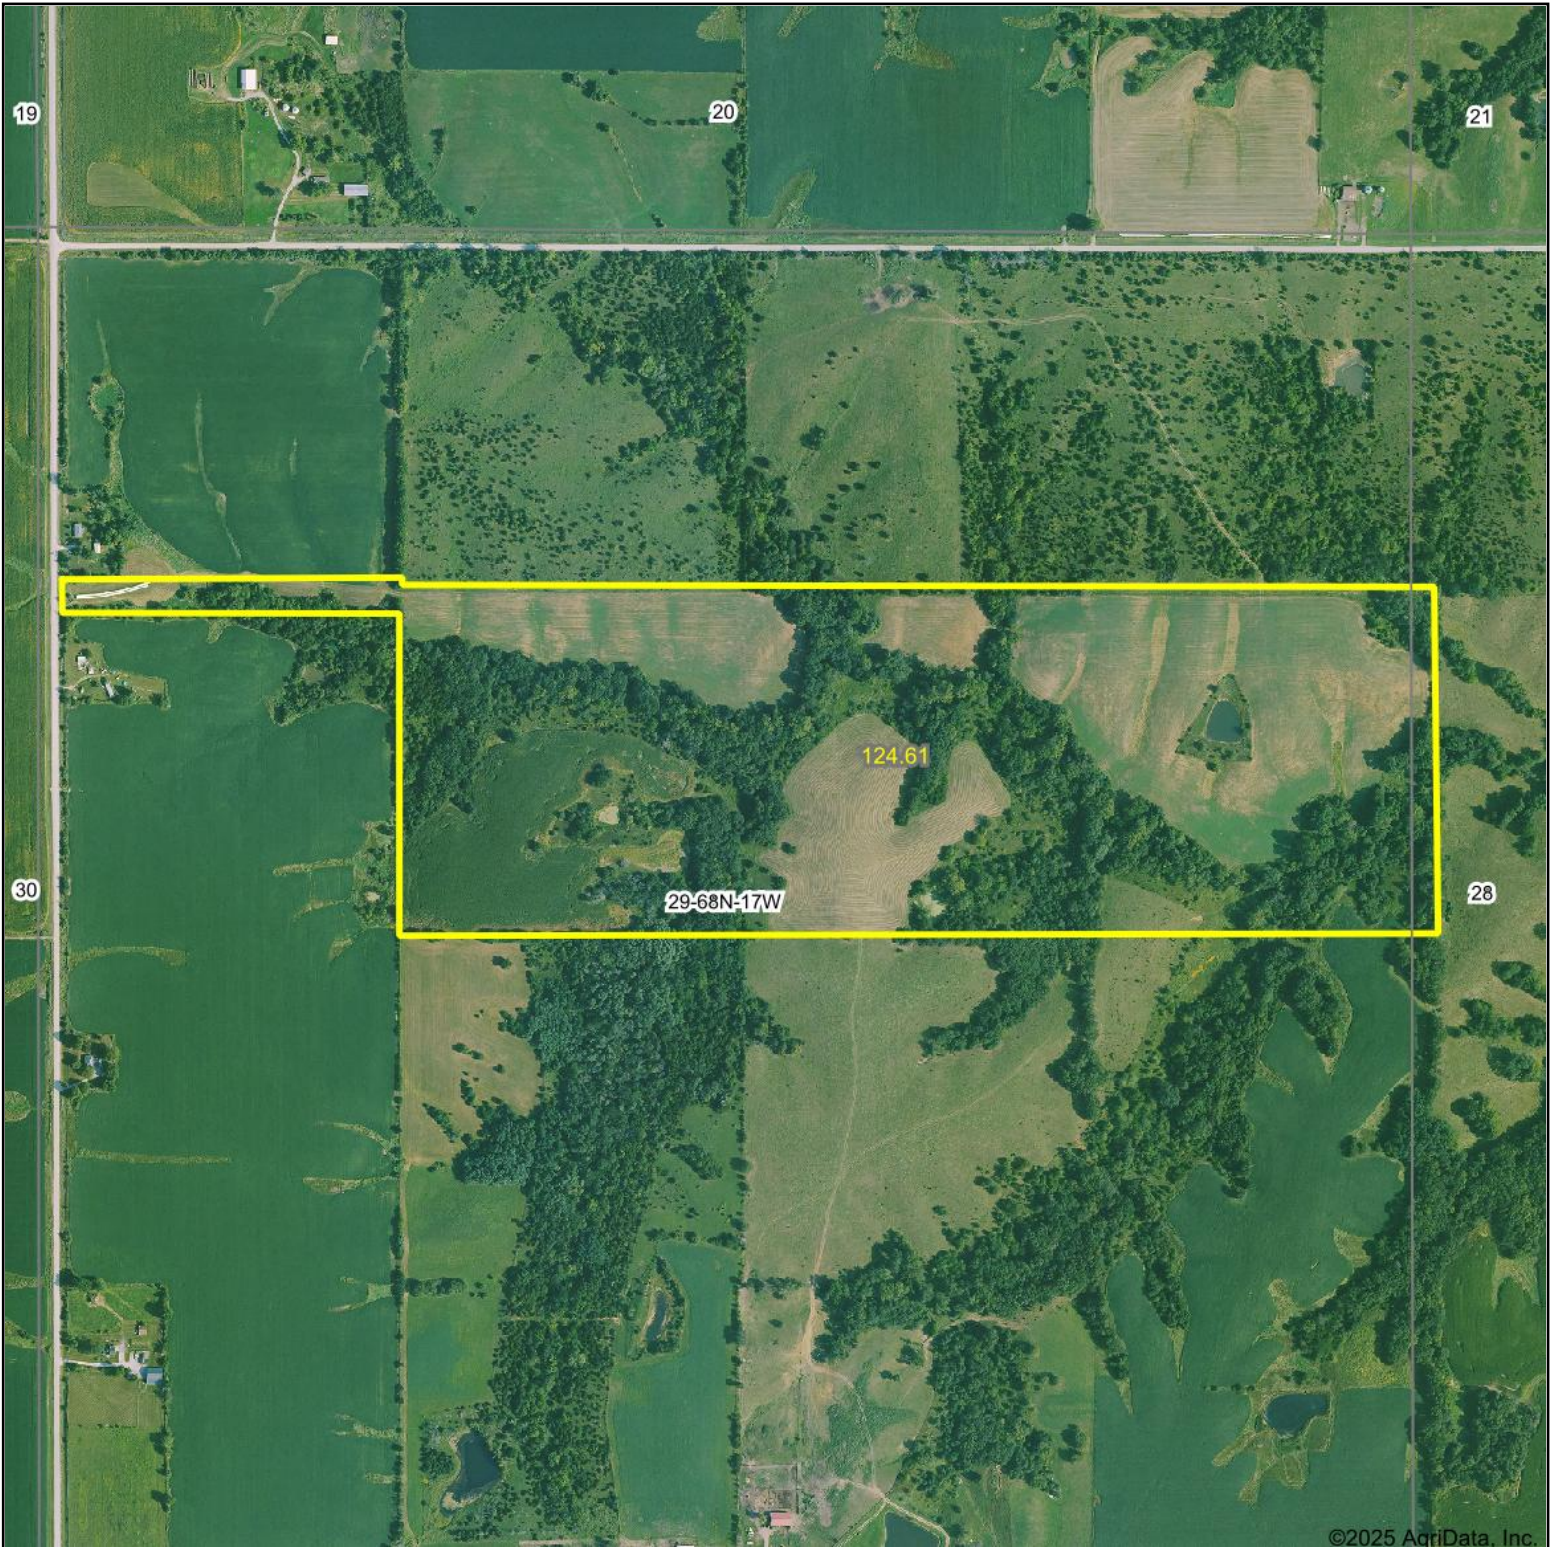

Aerial Map

Boundary Lines are Approximate

©2025 AgriData, Inc.

Hawkeye Farm Mgmt & Real Estate

Boundary Center: 40° 39' 42.54, -92° 50' 17.89

29-68N-17W
Appanoose County
Iowa

Maps Provided By:

© AgriData, Inc. 2023

www.AgriDataInc.com

2/21/2025