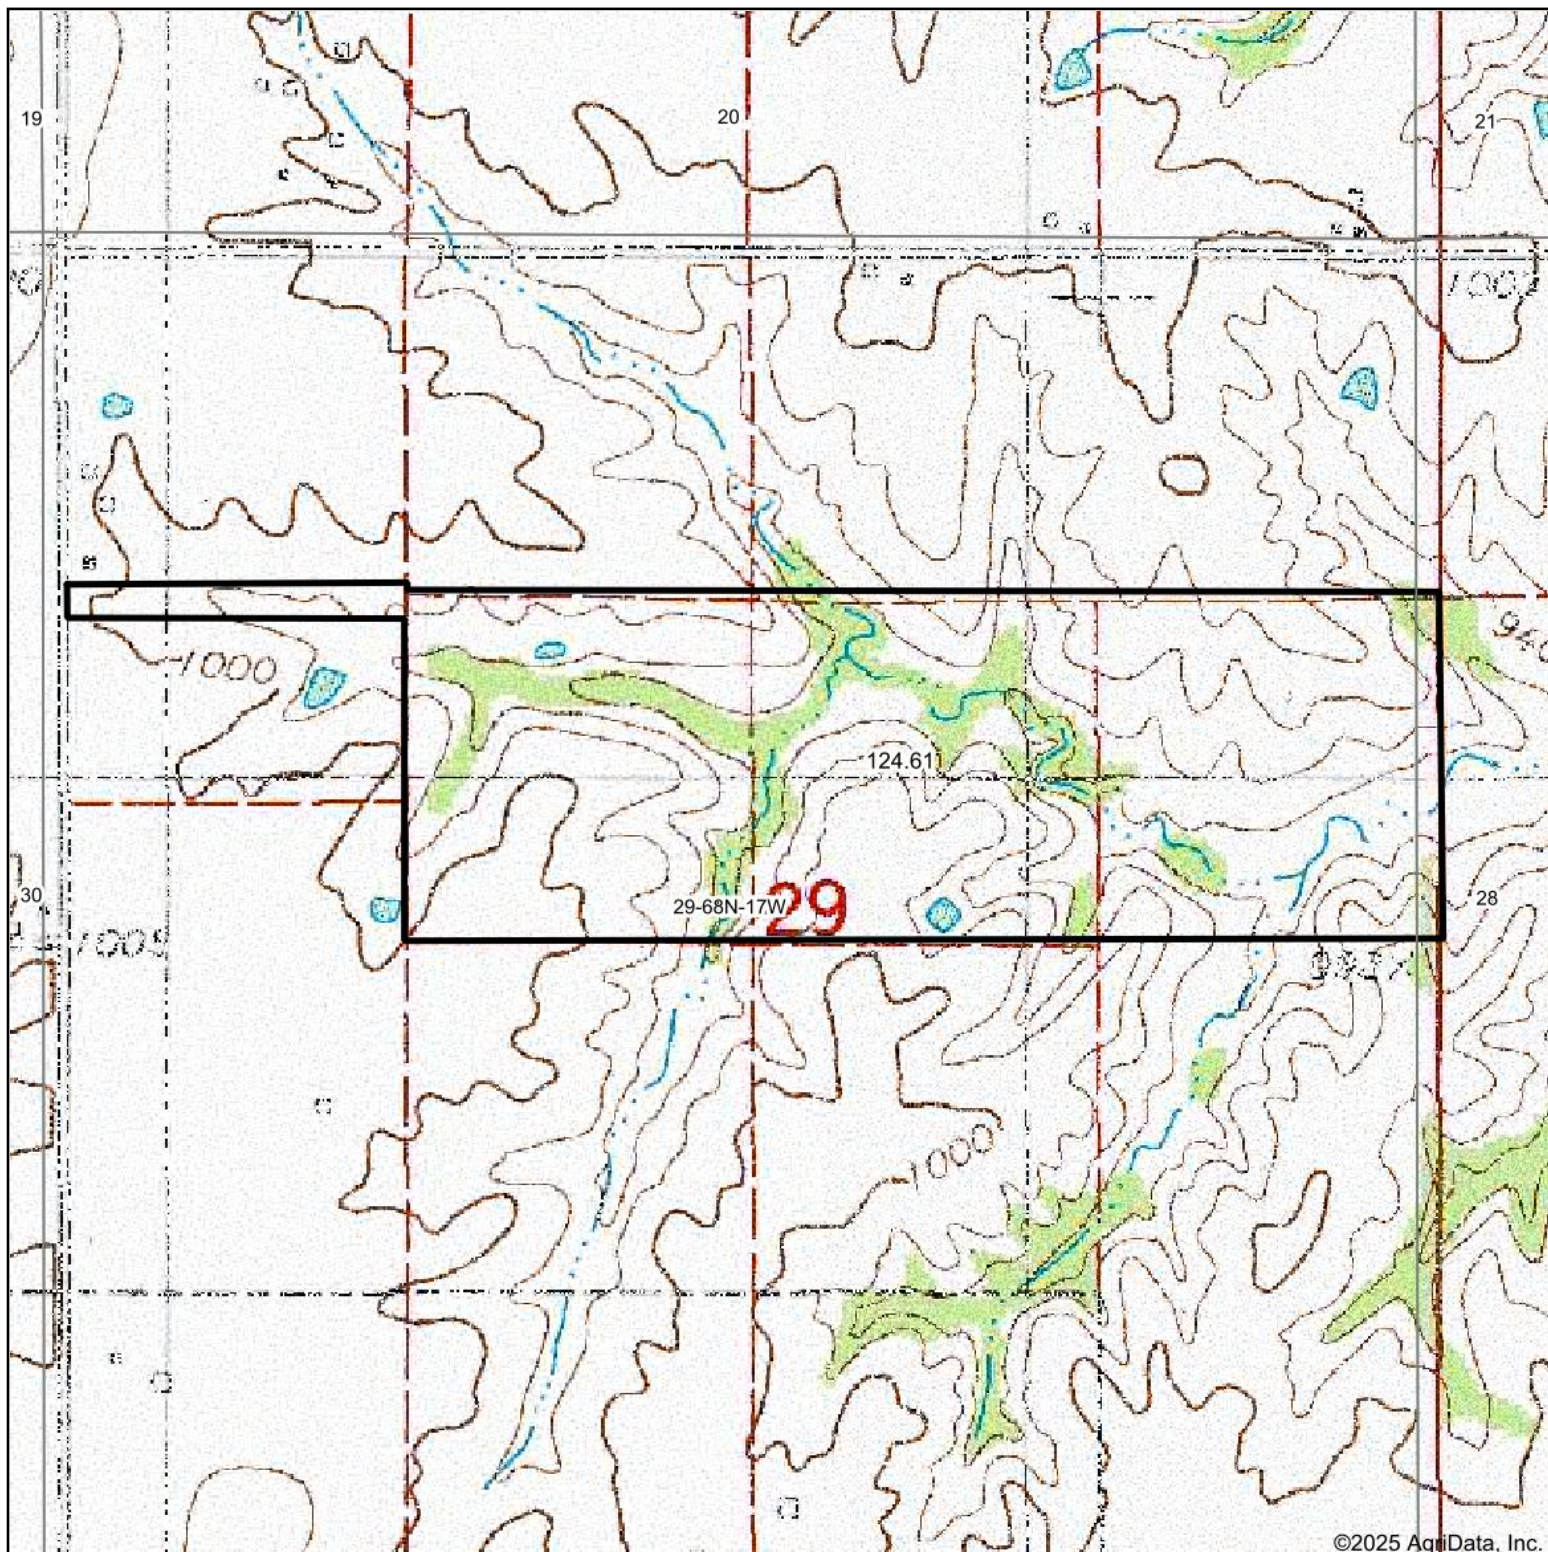

Topography Map

Boundary Lines Are Approximate

©2025 AgriData, Inc.

Hawkeye Farm Mgmt & Real Estate

Map Center: 40° 39' 41.79, -92° 50' 16.67

29-68N-17W

**Appanoose County
Iowa**

2/21/2025

Maps Provided By:

© AgriData, Inc. 2023 www.AgrIDataInc.com