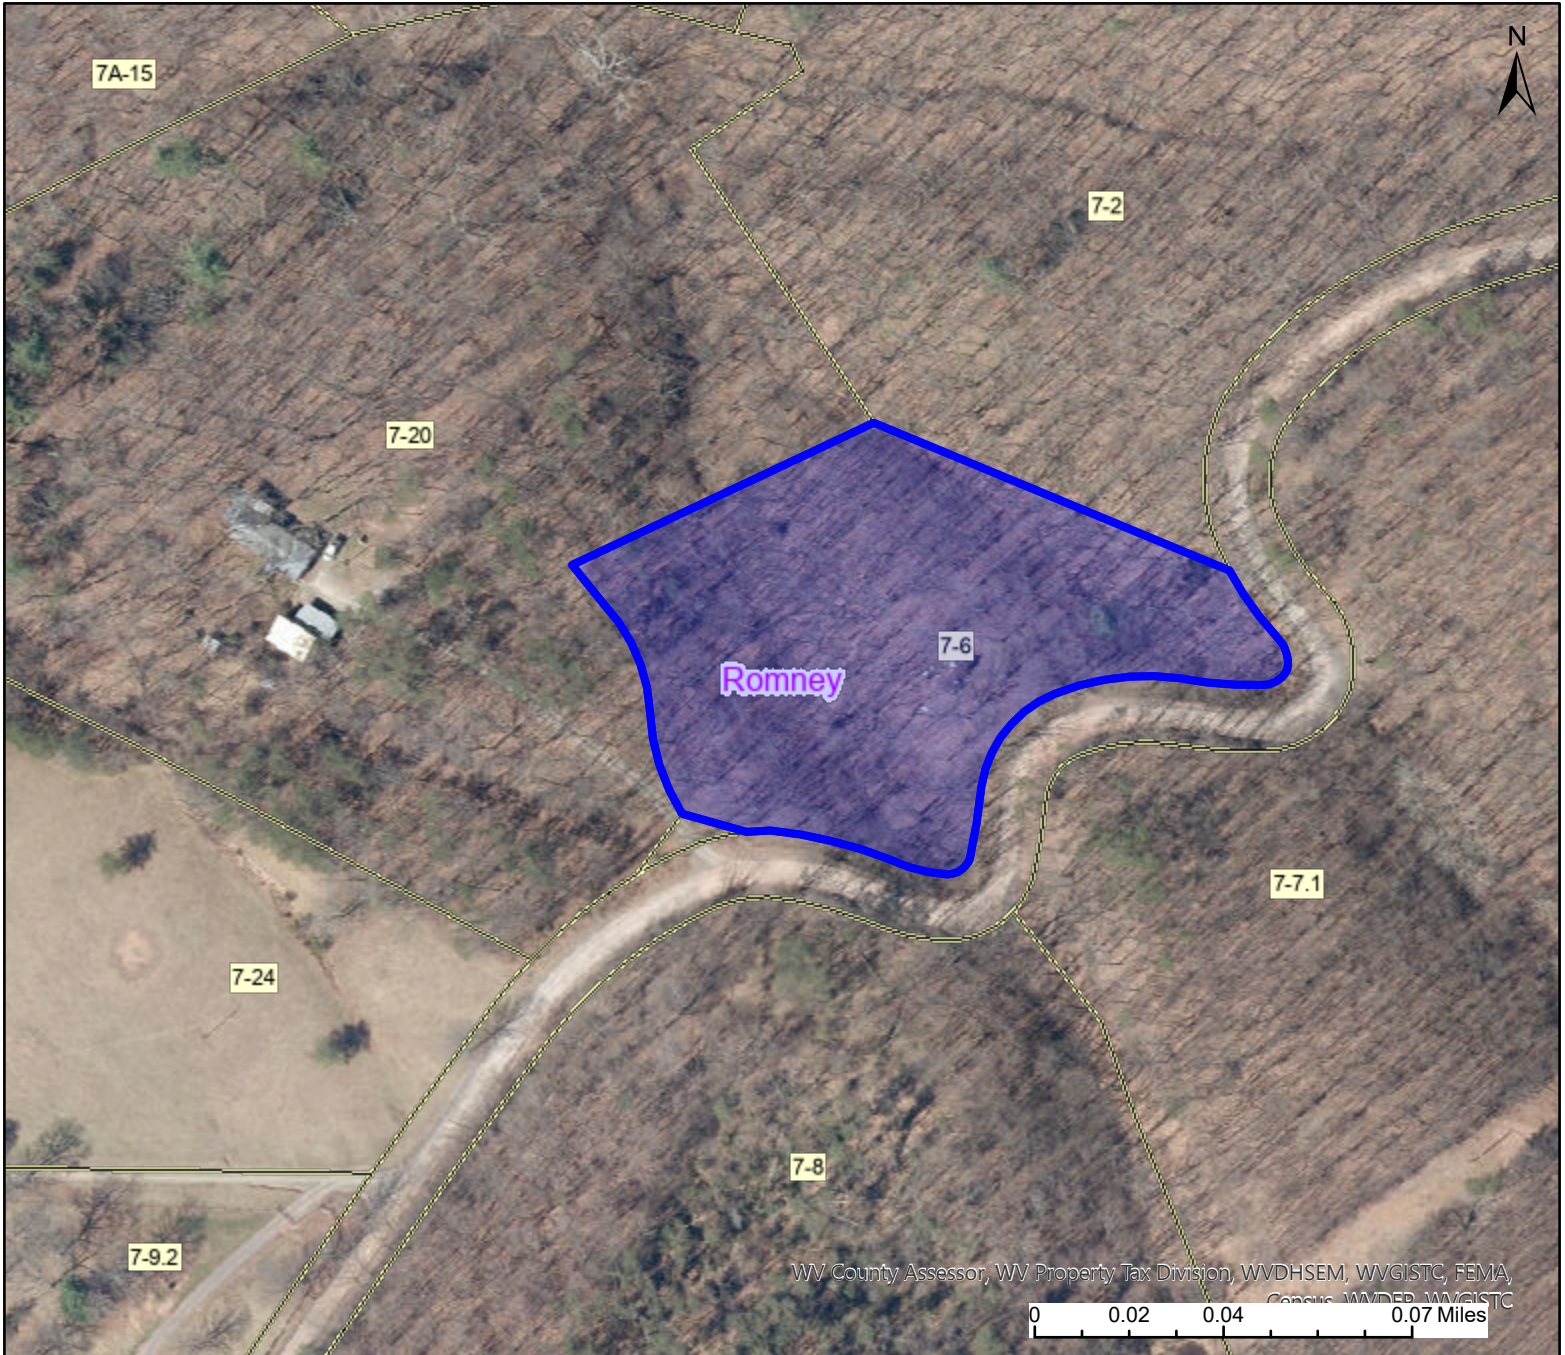

PARCEL ID: 14-07-0007-0006-0000

Legend

WV Parcels

 Districts

WV Parcels

 WVParcels

User Notes:

Map created on February 28, 2025

Owner(s):

KAUDERS PAULA M & FEEHLEY LINDA D

Address:

1300 STARNES RD

Class Type:

Residential

Legal Description:

S B DRS 4.50 ACS