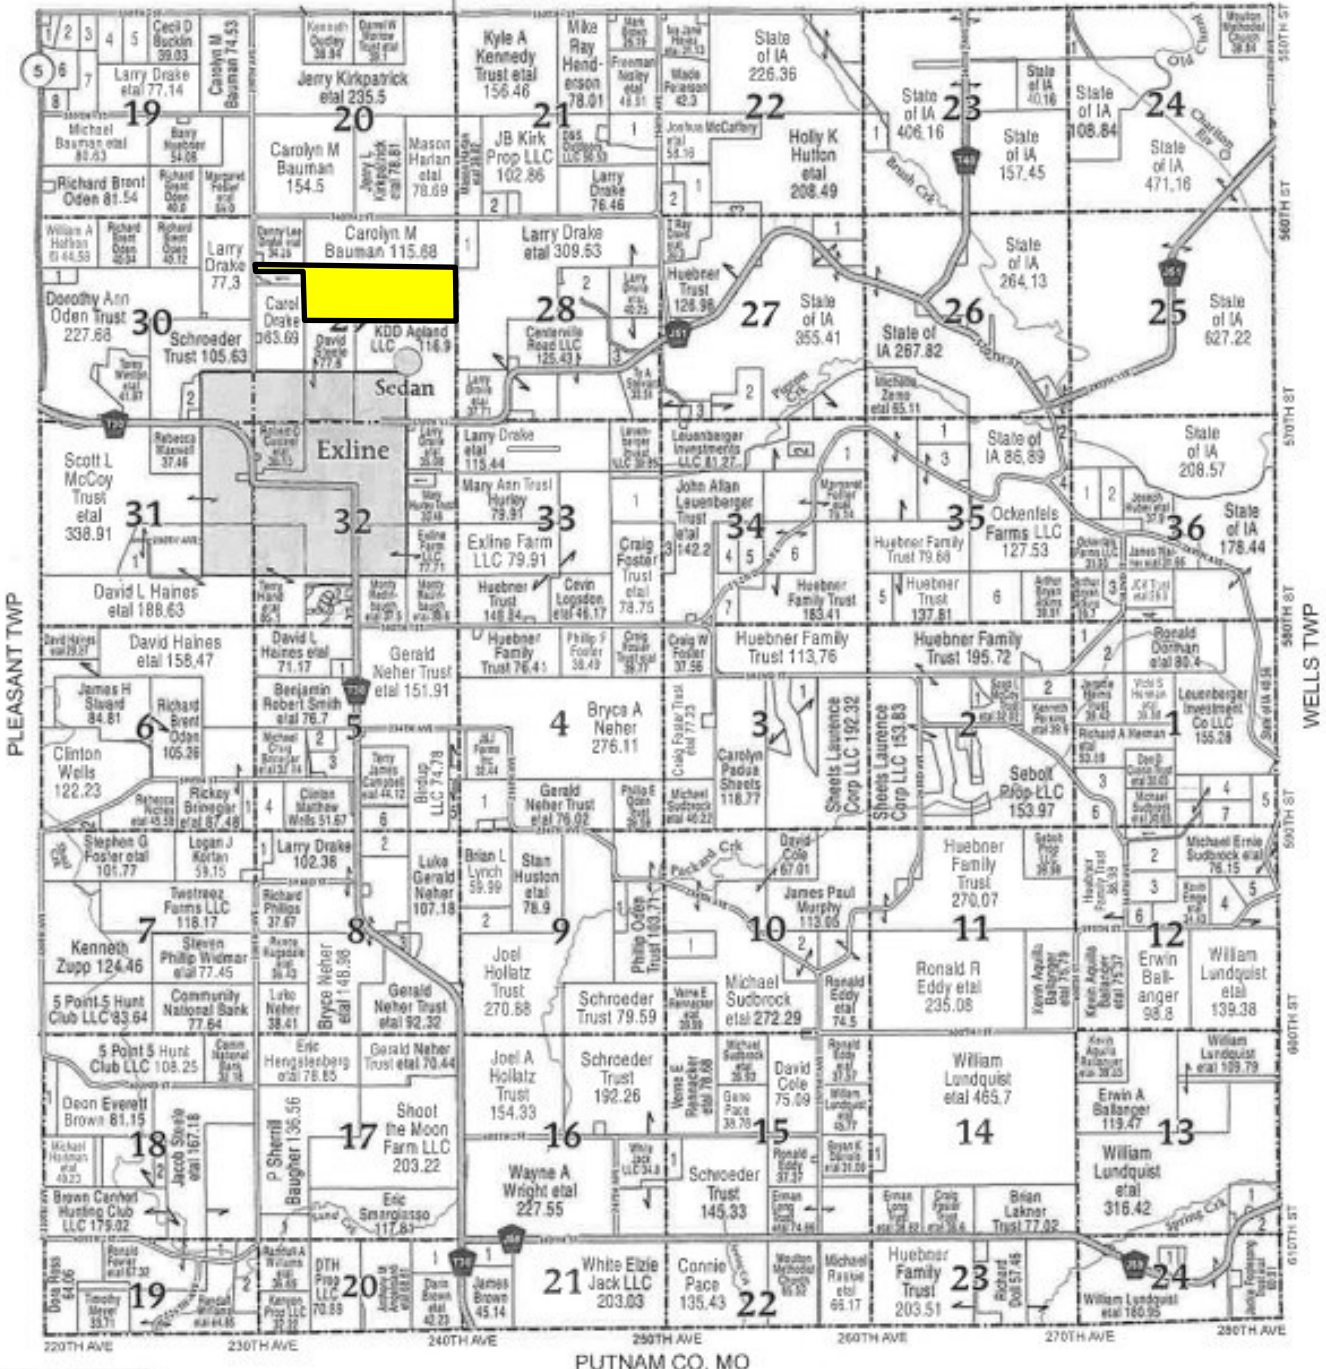

Hawkeye Farm Mgmt & Real Estate

PLAT MAP

Appanoose County 125 +/- Acres

\*Boundary Lines Are Approximate\*

T-67-68-N

CALDWELL PLAT

R-17-W

VERMILLION TWP SHARON TWP

Pleasant Twp Putnam Co, MO