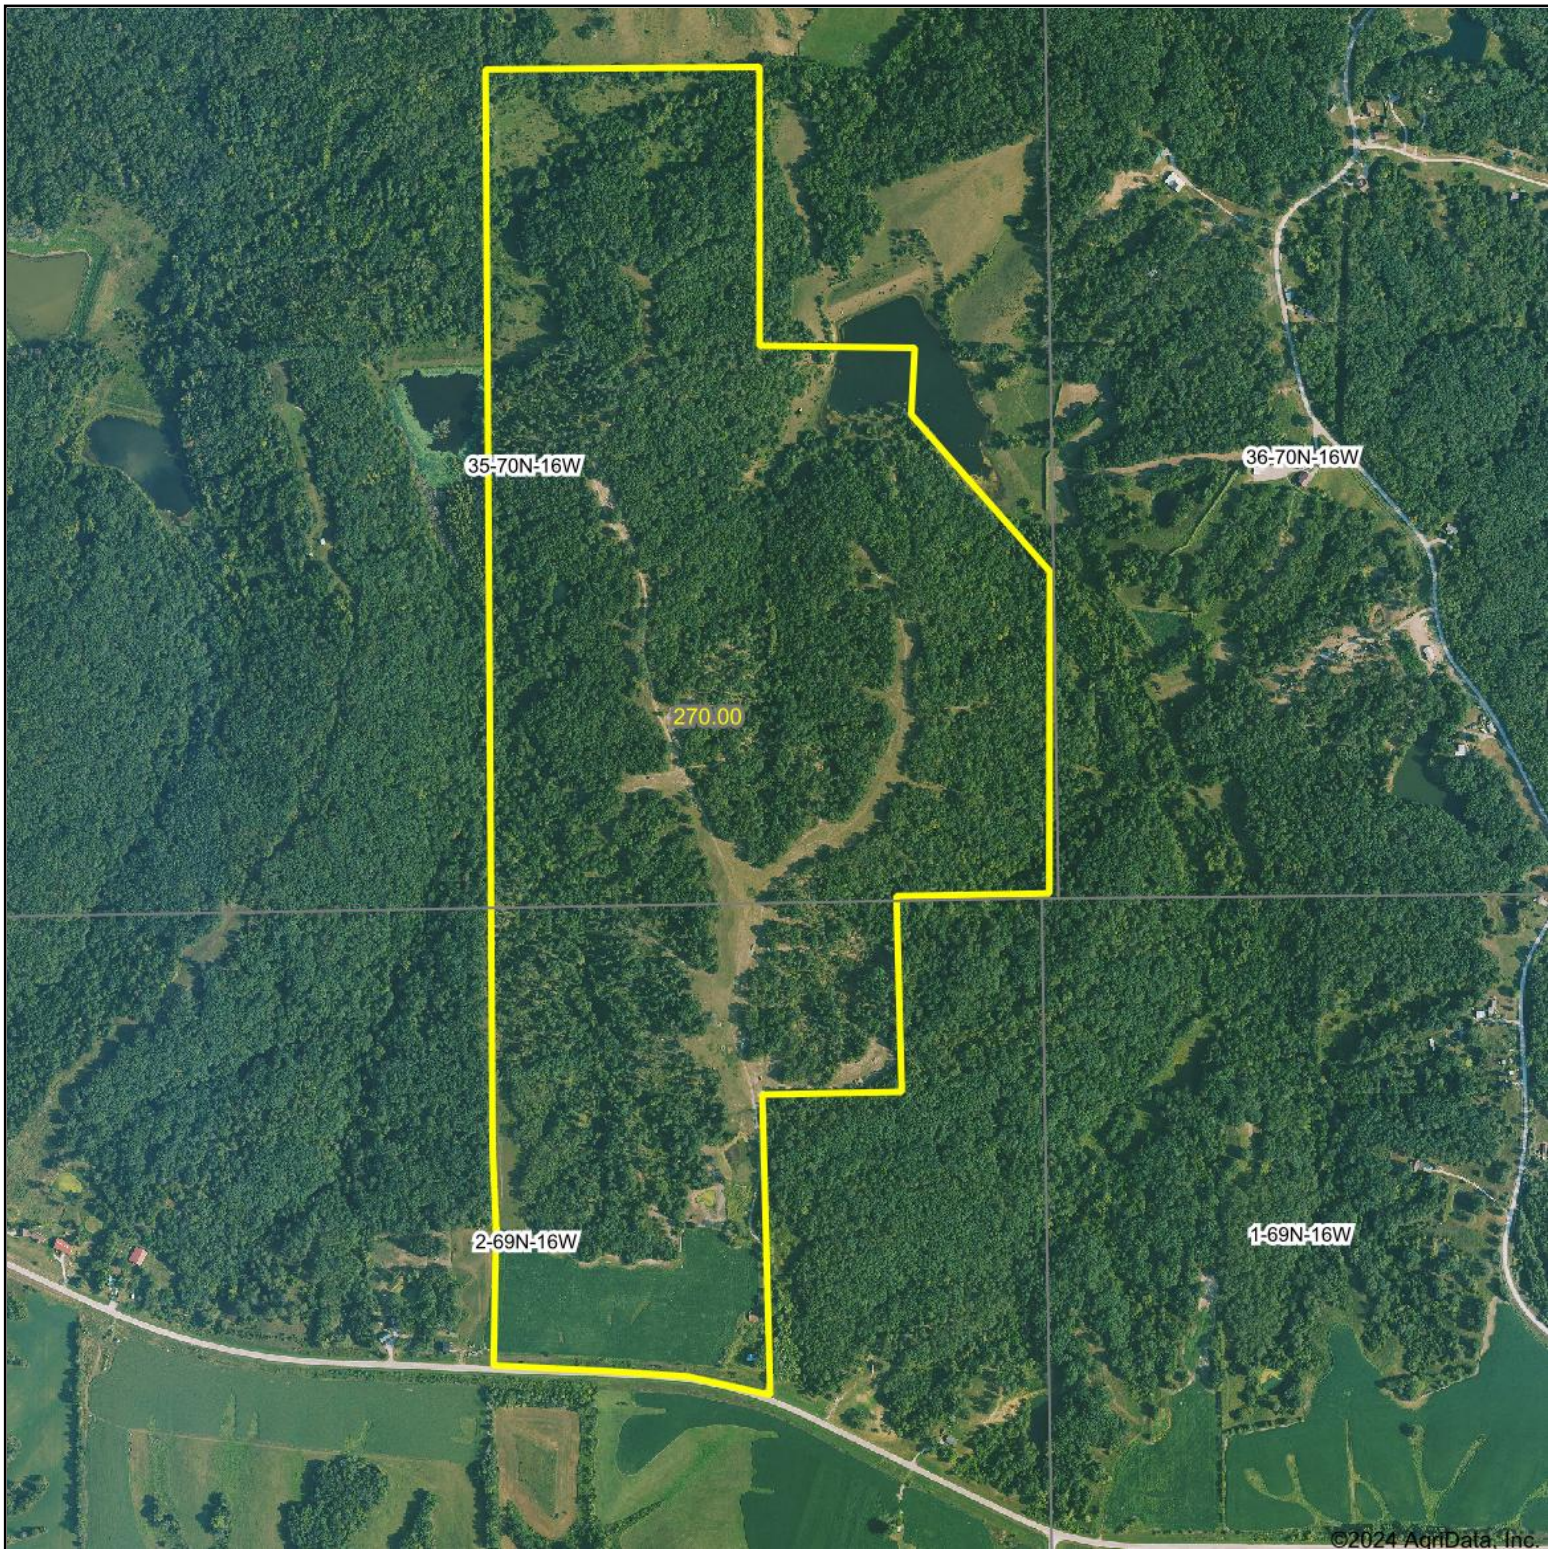

Aerial Map

Boundary Lines Are Approximate

Hawkeye Farm Mgmt & Real Estate

Boundary Center: 40° 48' 54.04, -92° 39' 44.78

35-70N-16W
Appanoose County
Iowa

Maps Provided By:

© AgriData, Inc. 2023 www.AgriDataInc.com

11/12/2024