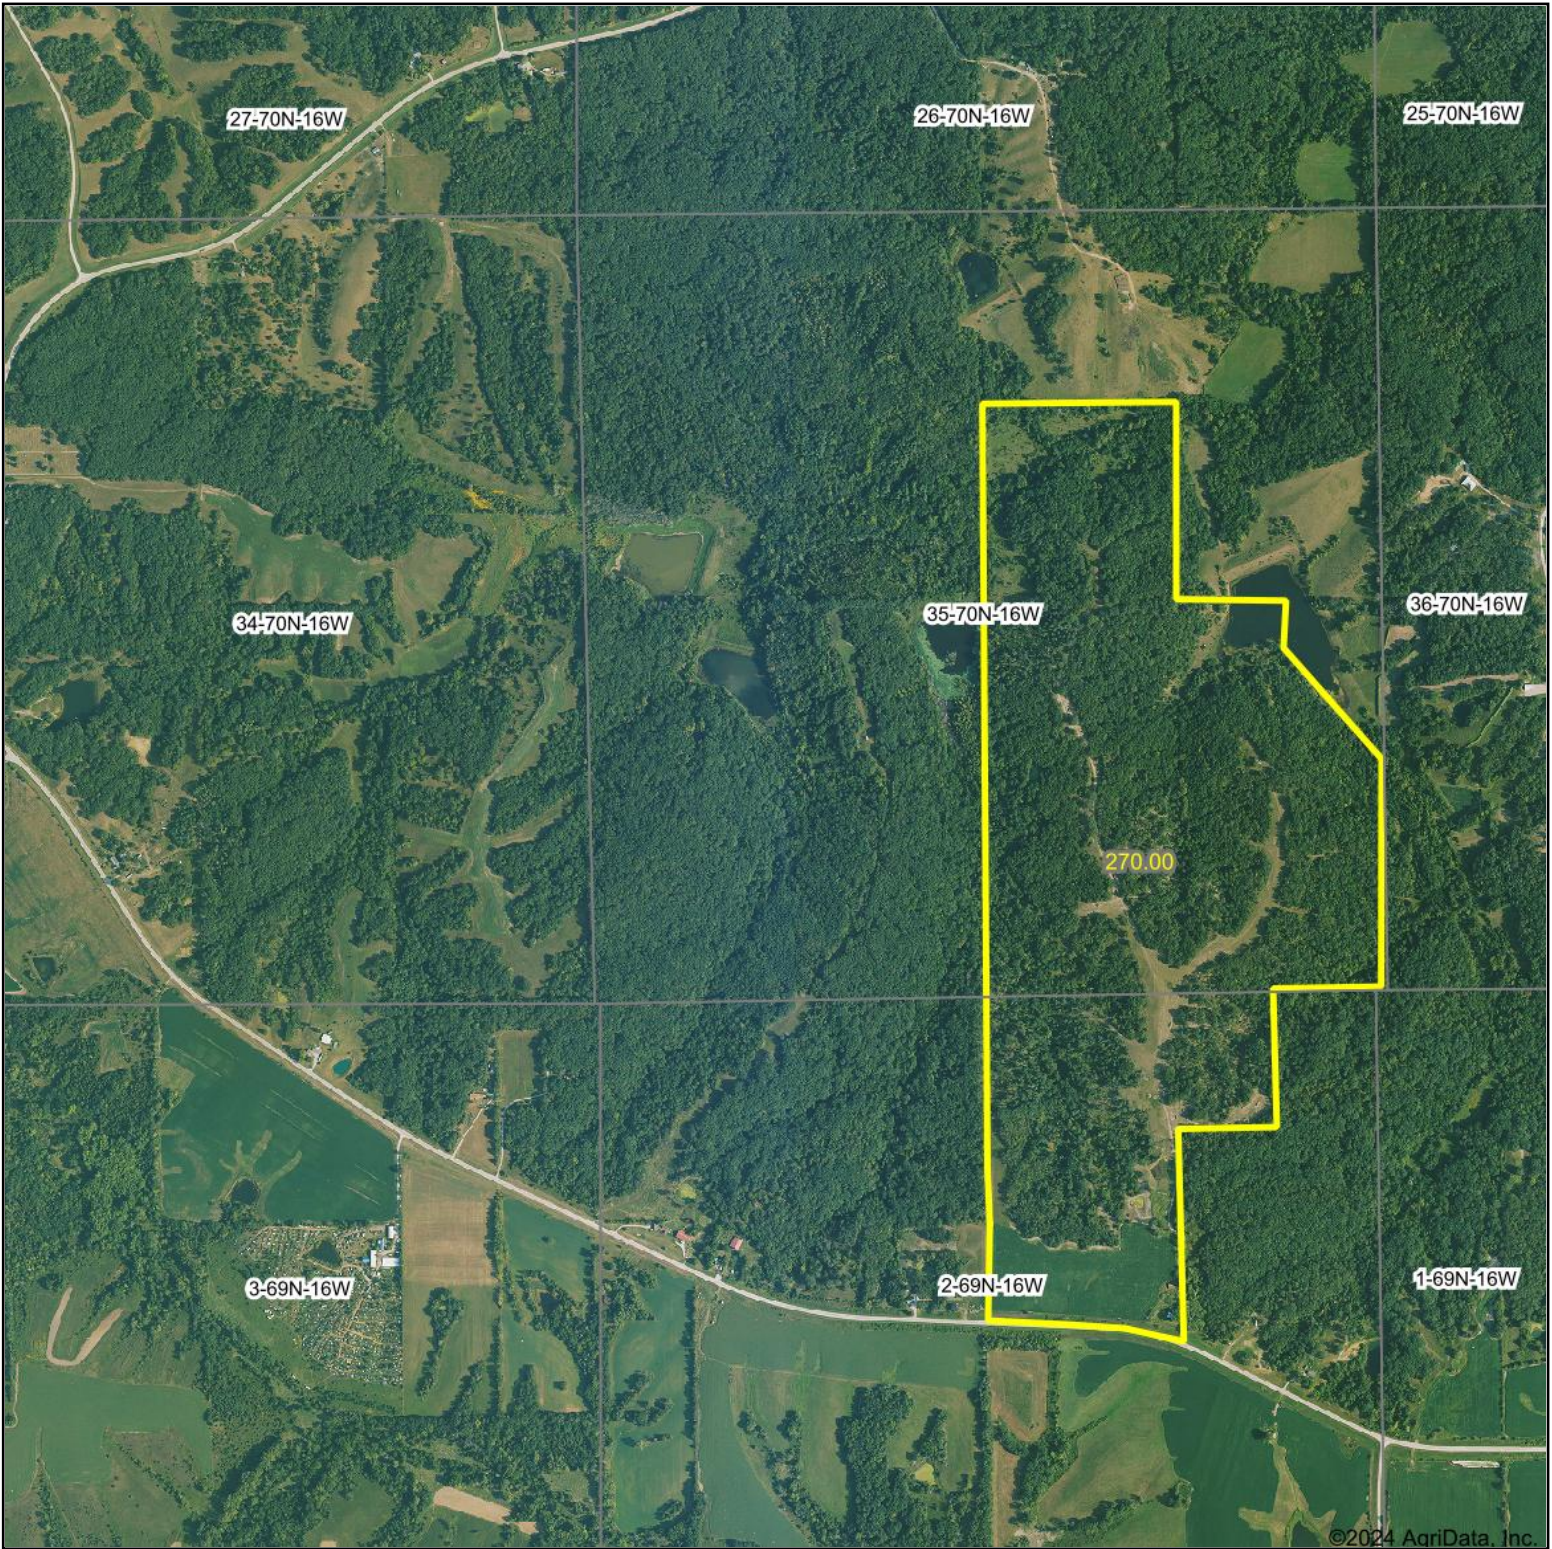

Aerial Map

Boundary Lines Are Approximate

©2024 AgriData, Inc.

Hawkeye Farm Mgmt & Real Estate

United Country
Real Estate
22 N Main, Albia IA Phone: 641-932-7796
Email: hawkeye@uclowa.com
On the web: www.uclowa.com
www.iowawhitetailfarms.com

Boundary Center: 40° 48' 54.04, -92° 39' 44.78

Maps Provided By:
surety
CUSTOMIZED ONLINE MAPPING
© AgriData, Inc. 2023 www.AgriDataInc.com

35-70N-16W
Appanoose County
Iowa

11/12/2024