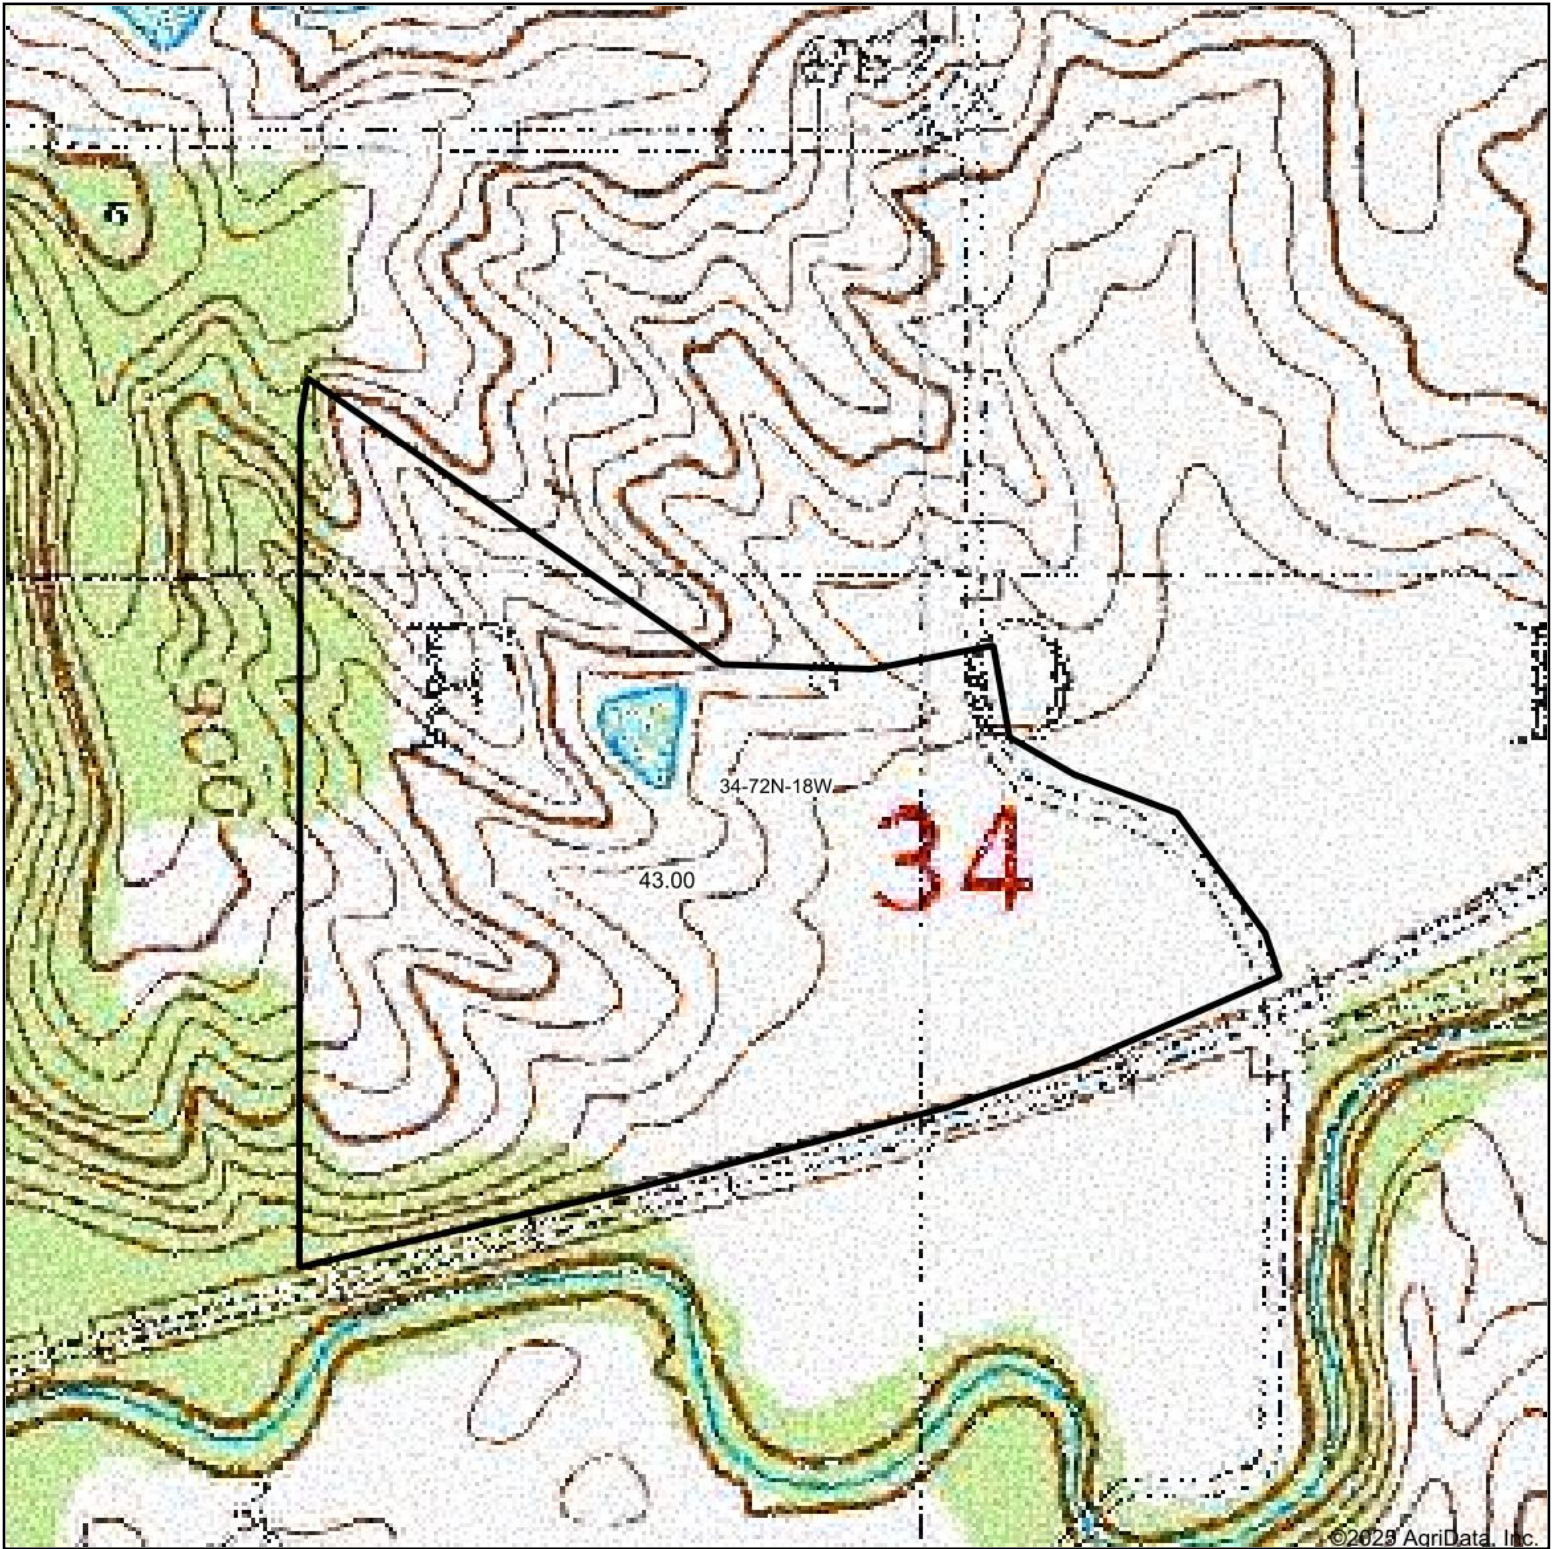

Topography Map

Boundary Lines Are Approximate

©2023 AgriData, Inc.

Hawkeye Farm Mgmt & Real Estate

Map Center: 40° 59' 38.23, -92° 55' 4.75

34-72N-18W
Monroe County
Iowa

3/5/2025

Maps Provided By:

© AgriData, Inc. 2023 www.AgrIDataInc.com