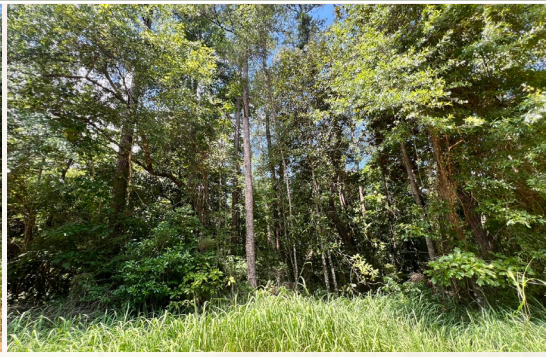

39.10 ± ACRES

WAYNE COUNTY, MISSISSIPPI

SMALLTOWN

HUNTING PROPERTIES
& REAL ESTATE^{SM}

DENNIS WEST

EAST MISSISSIPPI MANAGING BROKER

ALABAMA QUALIFYING BROKER

LOUISIANA ASSOCIATE BROKER

C: 601-248-4396 | O: 769-760-0005

dennis@smalltownproperties.com

2121 5th St., Ste 206 - Meridian, MS 39301

smalltownproperties.com