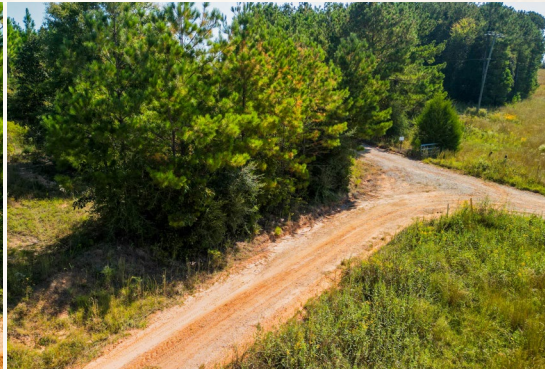

39.10 ± ACRES

WAYNE COUNTY, MISSISSIPPI

SMALLTOWN

HUNTING PROPERTIES
& REAL ESTATE^{SM}

DENNIS WEST

EAST MISSISSIPPI MANAGING BROKER

ALABAMA QUALIFYING BROKER

LOUISIANA ASSOCIATE BROKER

C: 601-248-4396 | O: 769-760-0005

dennis@smalltownproperties.com

2121 5th St., Ste 206 - Meridian, MS 39301

smalltownproperties.com