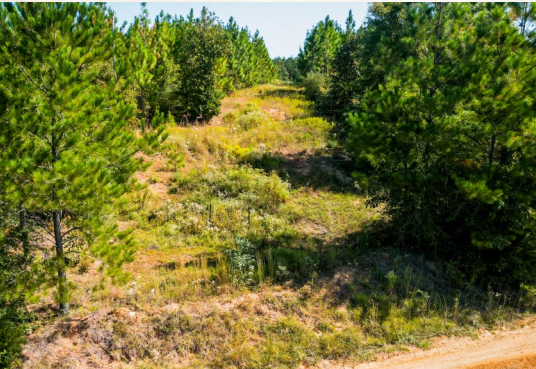

39.10 ± ACRES

WAYNE COUNTY, MISSISSIPPI

SMALLTOWN

HUNTING PROPERTIES
& REAL ESTATE^{SM}

DENNIS WEST

EAST MISSISSIPPI MANAGING BROKER

ALABAMA QUALIFYING BROKER

LOUISIANA ASSOCIATE BROKER

C: 601-248-4396 | O: 769-760-0005

dennis@smalltownproperties.com

2121 5th St., Ste 206 - Meridian, MS 39301

smalltownproperties.com