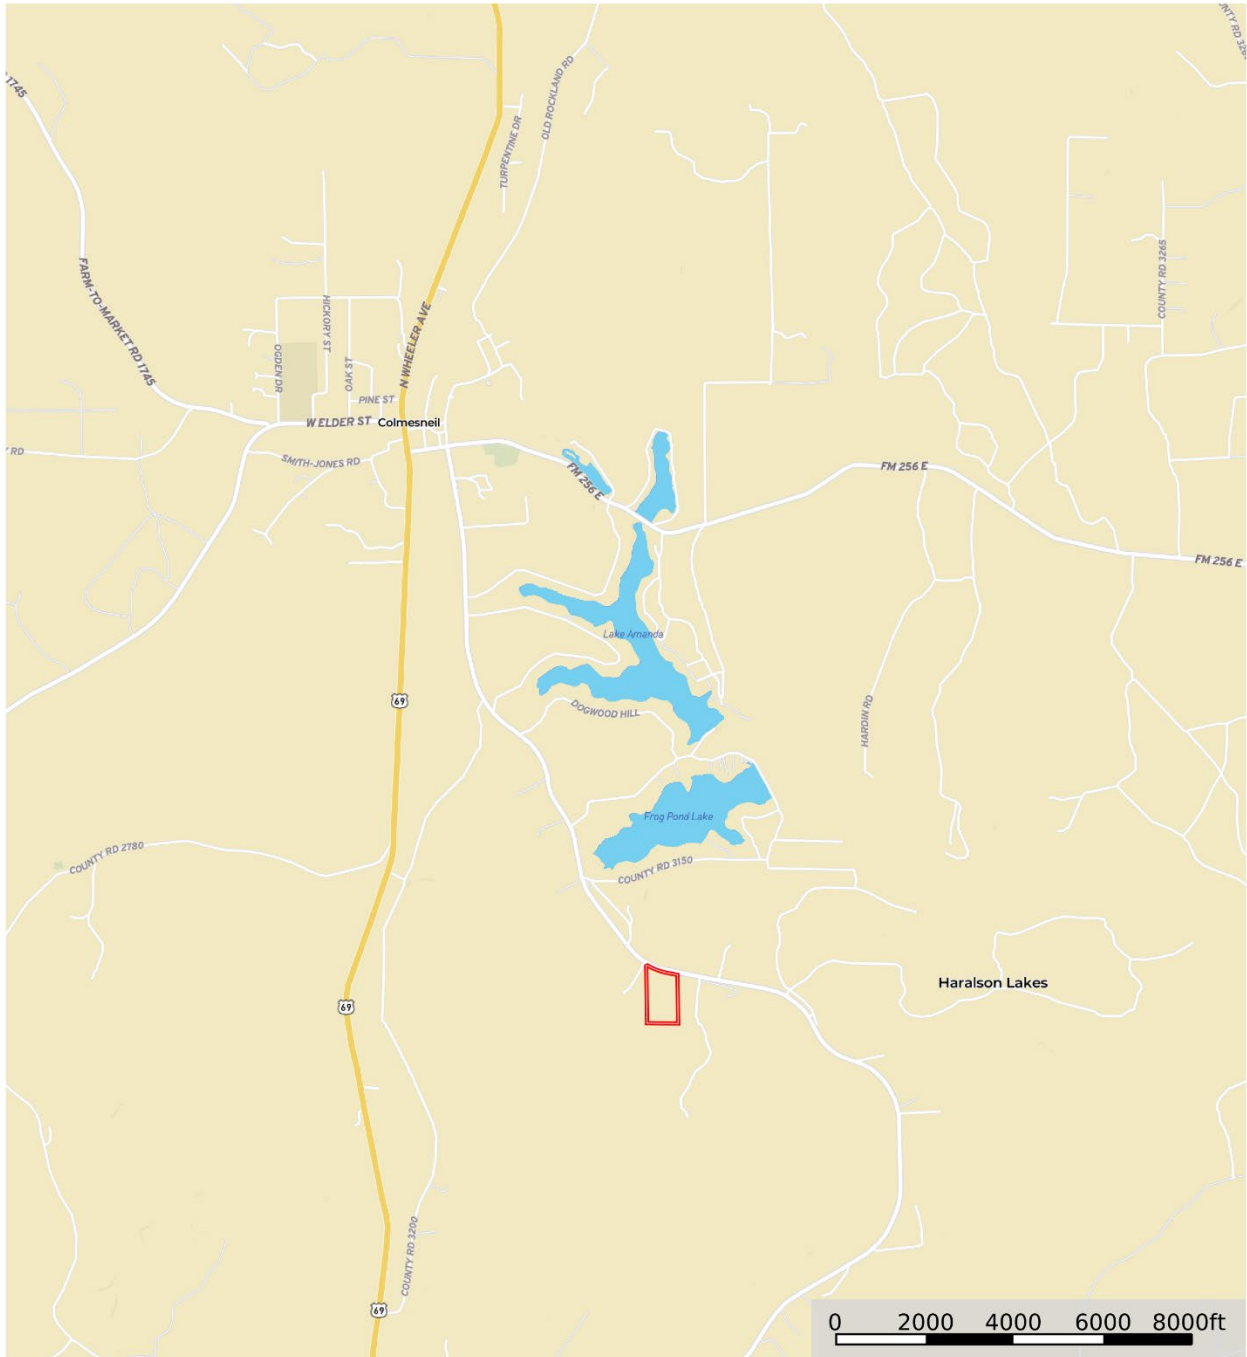

4495 FM 3065, Colmesneil,
TX, 75938

LOCATION

Tyler
19.66+/- Acres

4495 FM 3065, Colmesneil, TX, 75938
Tyler County, Texas, 19.66 AC +/-

Boundary

Wesley Kilpatrick

Data presented is for reference purposes only and cannot be guaranteed.

The information contained herein was obtained from sources deemed to be reliable. Land id™ Services makes no warranties or guarantees as to the completeness or accuracy thereof.

MORRIS
LAND BROKERS LLC