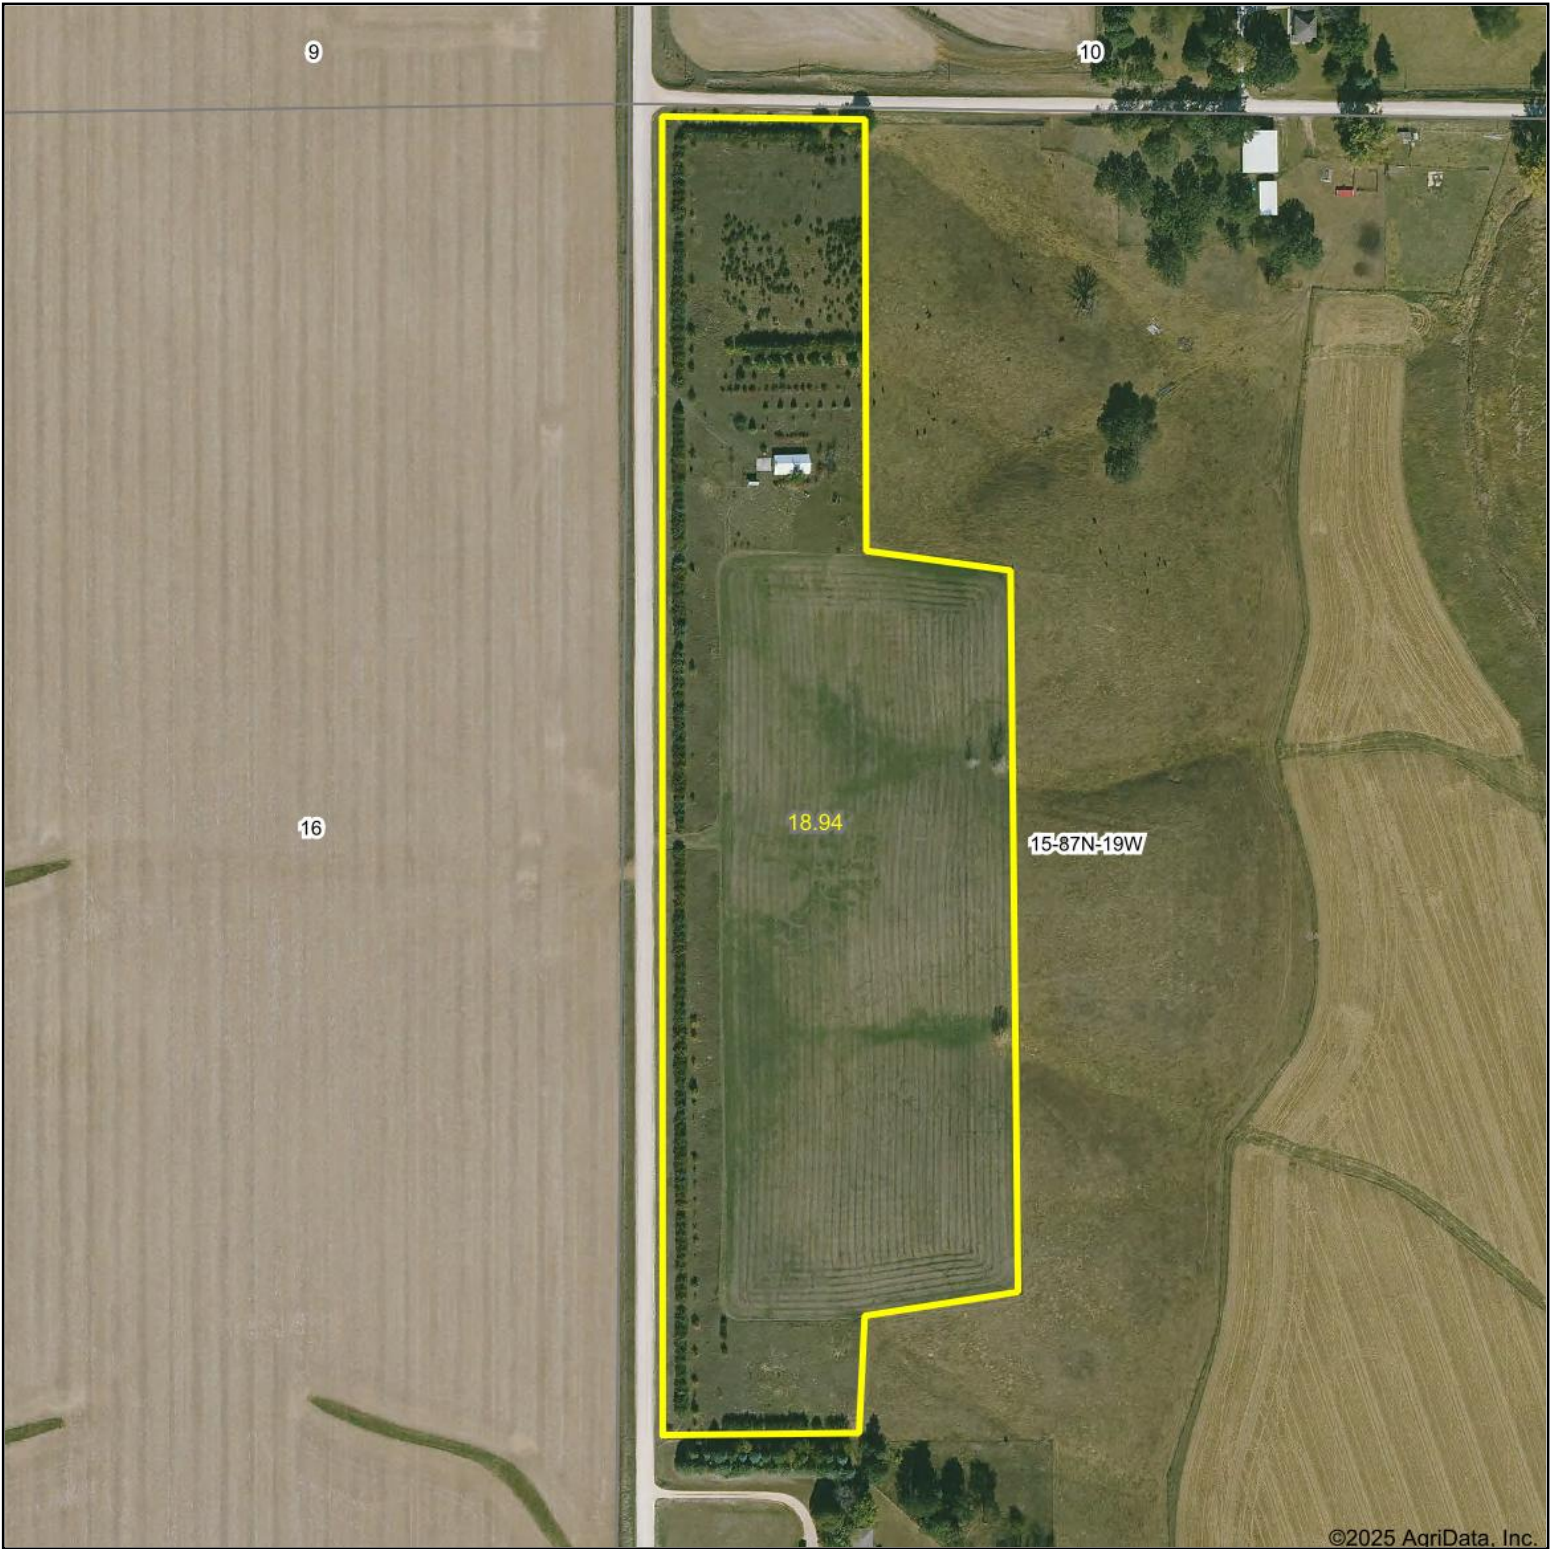

Aerial Map

©2025 AgriData, Inc.

Hawkeye Farm Mgmt & Real Estate

Boundary Center: 42° 21' 3.6, -93° 3' 33.88

0ft 326ft 652ft

15-87N-19W
Hardin County
Iowa

Maps Provided By:

© AgriData, Inc. 2023 www.AgriDataInc.com

1/29/2025