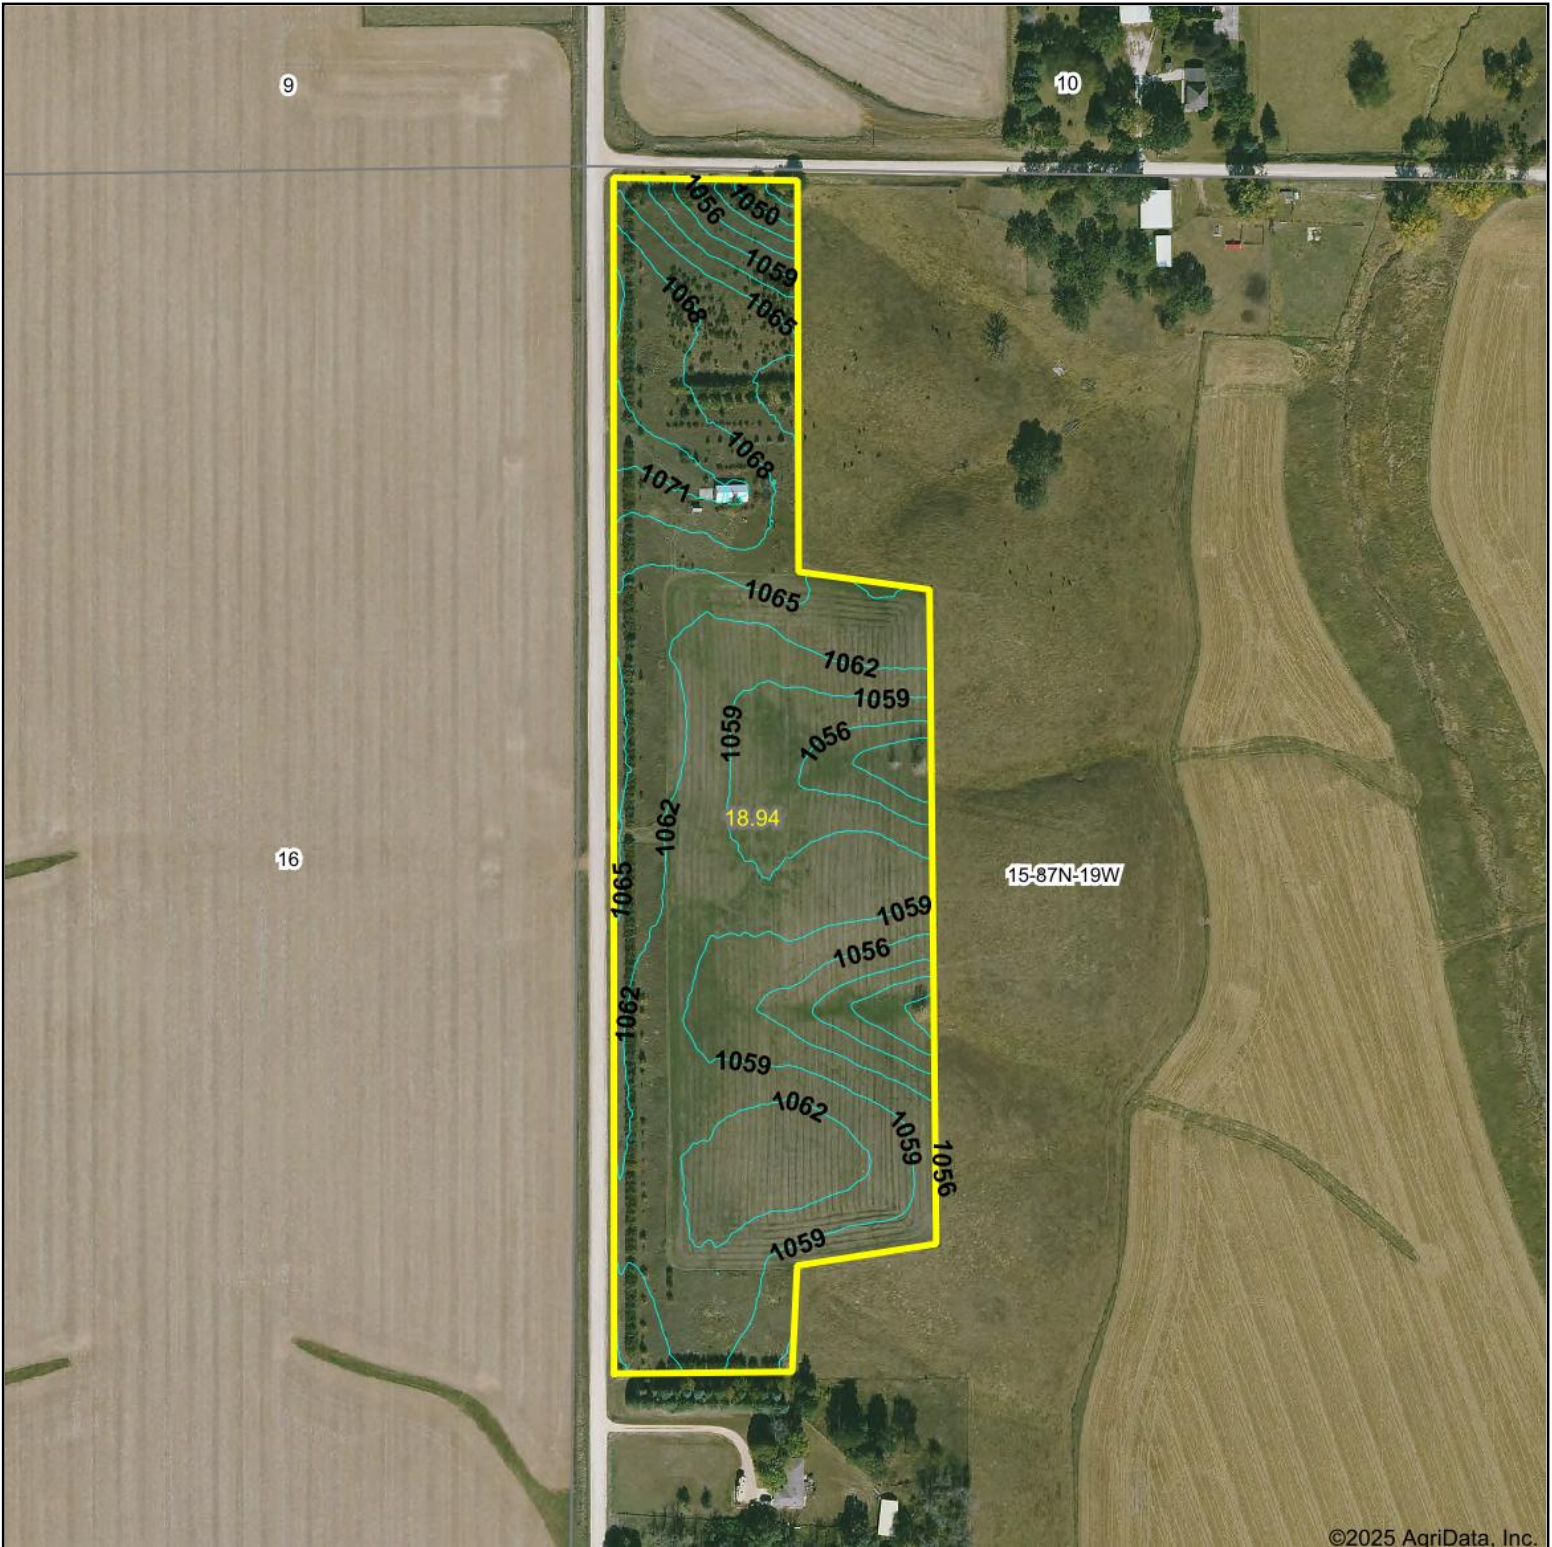

Topography Contours

©2025 AgriData, Inc.

Hawkeye Farm Mgmt & Real Estate

Maps Provided By:

© AgriData, Inc. 2023 www.AgriDataInc.com

Source: USGS 1 meter dem

Interval(ft): 3.0

Min: 1,044.6

Max: 1,072.7

Range: 28.1

Average: 1,061.1

Standard Deviation: 4.66 ft

0ft 360ft 719ft

1/29/2025

15-87N-19W
Hardin County
Iowa

Boundary Center: 42° 21' 3.6, -93° 3' 33.88