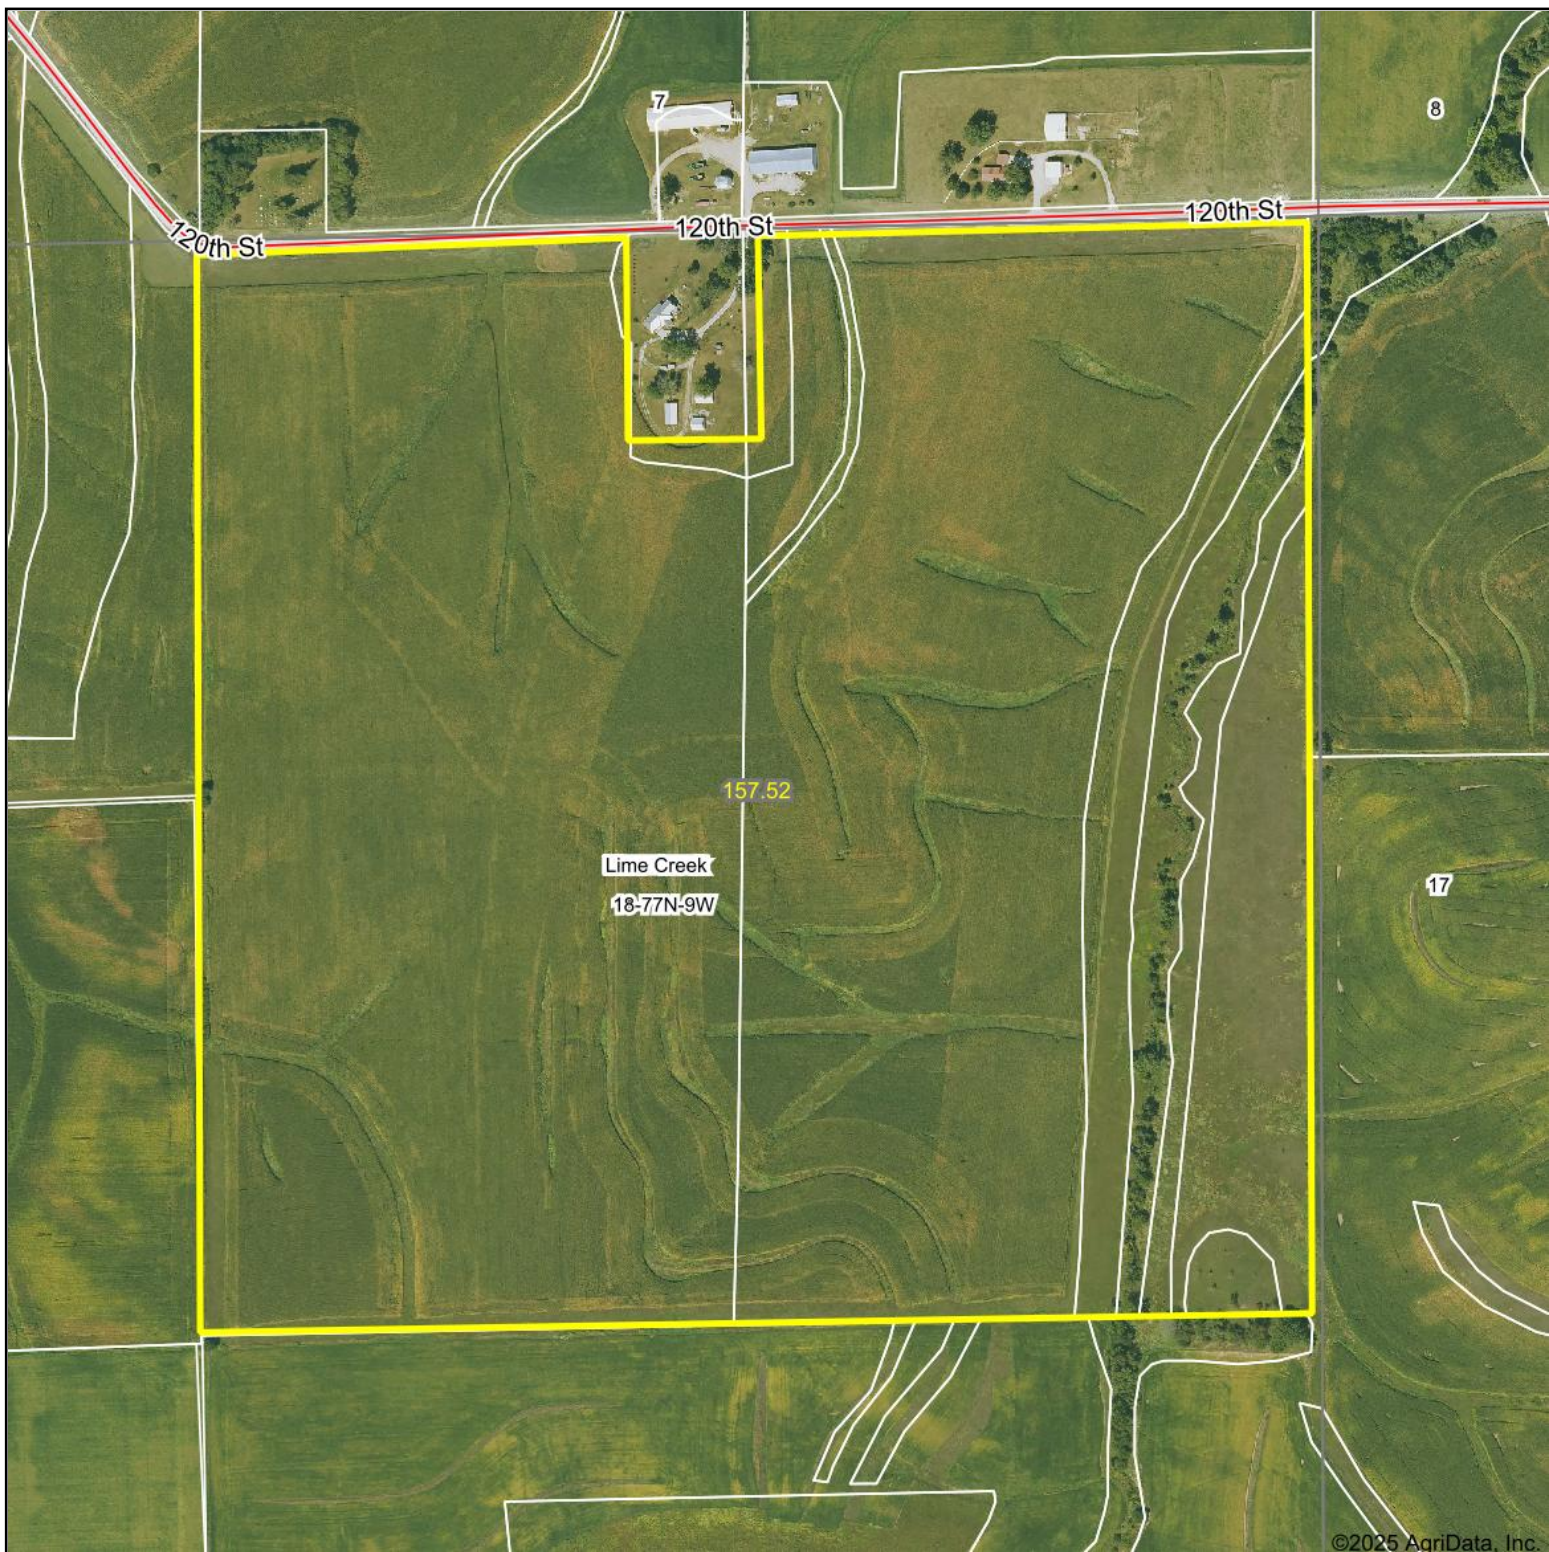

Aerial Map

©2025 AgriData, Inc.

Boundary Center: 41° 28' 46.36, -91° 55' 54.26

Maps Provided By:

© AgriData, Inc. 2023 www.AgriDataInc.com

18-77N-9W
Washington County
Iowa

3/5/2025

Field borders provided by Farm Service Agency as of 5/21/2008.