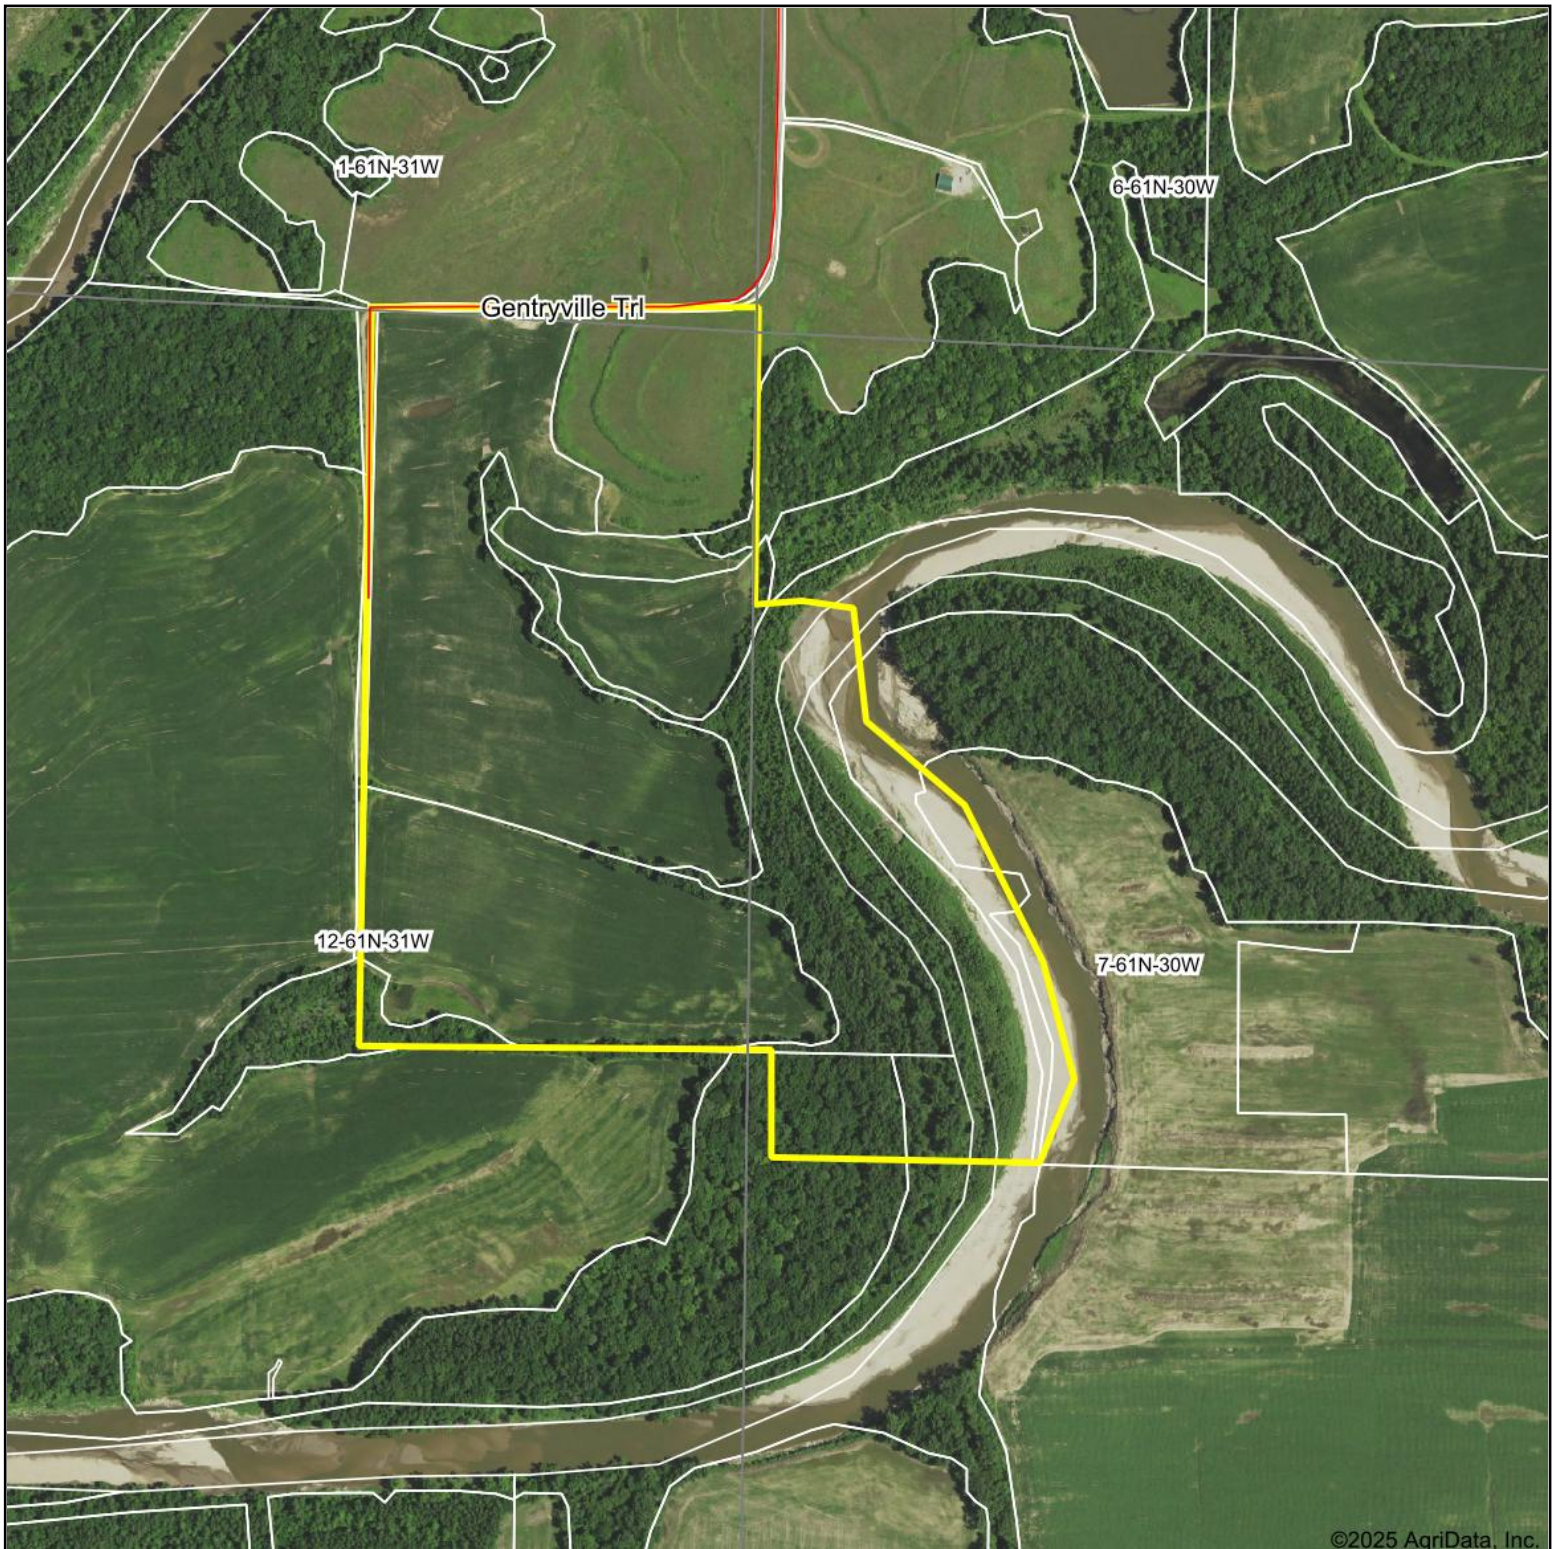

Aerial Map

©2025 AgriData, Inc.

Boundary Center: 40° 6' 28.75, -94° 19' 56.8

United Country
Property Solutions, LLC

12-61N-31W
Gentry County
Missouri

Maps Provided By:
surety
CUSTOMIZED ONLINE MAPPING
© AgriData, Inc. 2023 www.AgriDataInc.com

2/18/2025

Field borders provided by Farm Service Agency as of 5/21/2008.