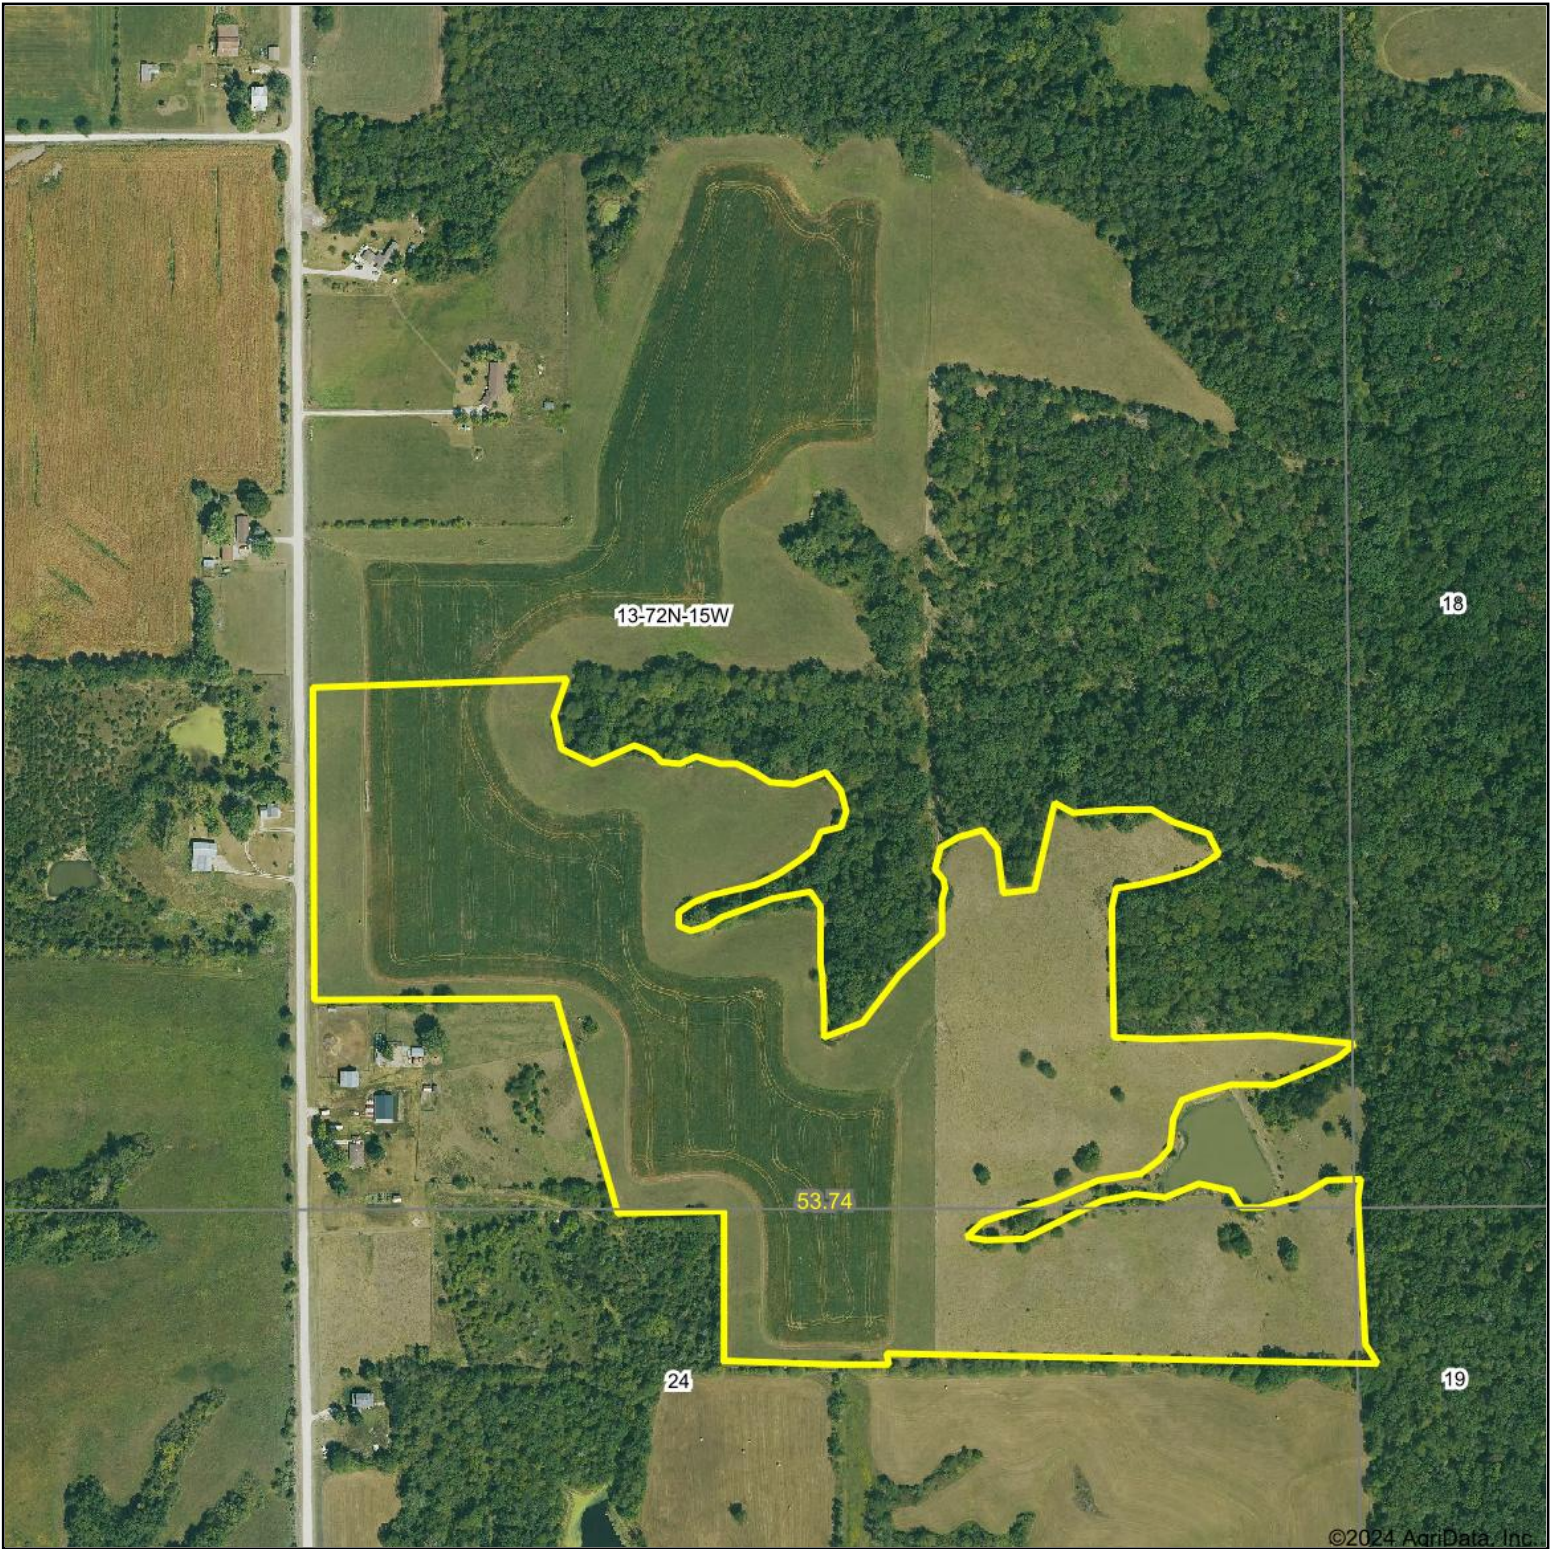

Aerial Map

Boundary Lines Are Approximate

©2024 AgriData, Inc.

Hawkeye Farm Mgmt & Real Estate

Boundary Center: 41° 1' 55.12, -92° 31' 46.18

0ft 538ft 1076ft

13-72N-15W
Wapello County
Iowa

Maps Provided By:

© AgriData, Inc. 2023

www.AgriDataInc.com

12/26/2024