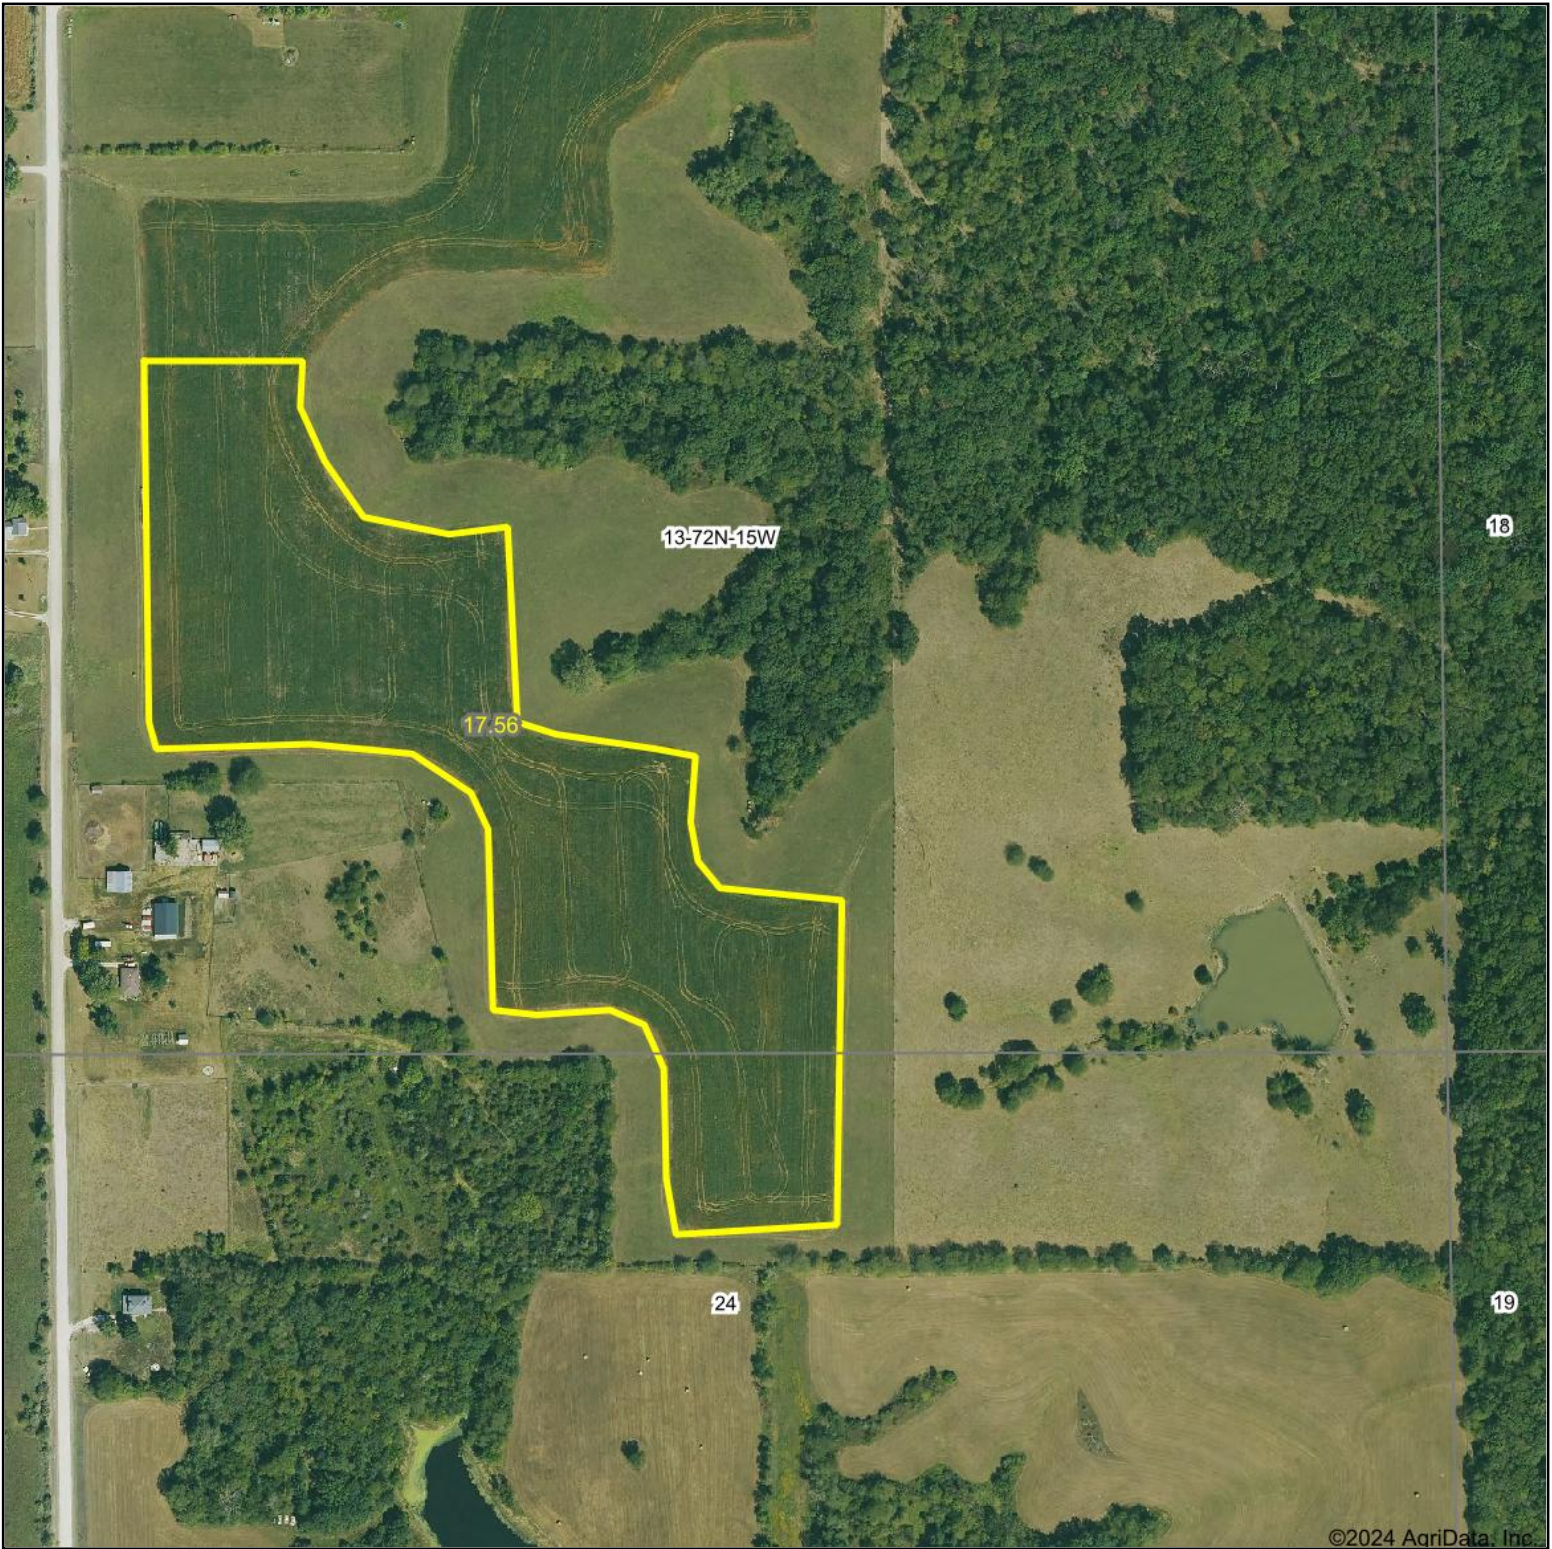

Aerial Map

Boundary Lines Are Approximate

©2024 AgriData, Inc.

Hawkeye Farm Mgmt & Real Estate

Boundary Center: 41° 1' 55.32, -92° 31' 52.96

13-72N-15W
Wapello County
Iowa

Maps Provided By:

© AgriData, Inc. 2023 www.AgrIDataInc.com

12/26/2024