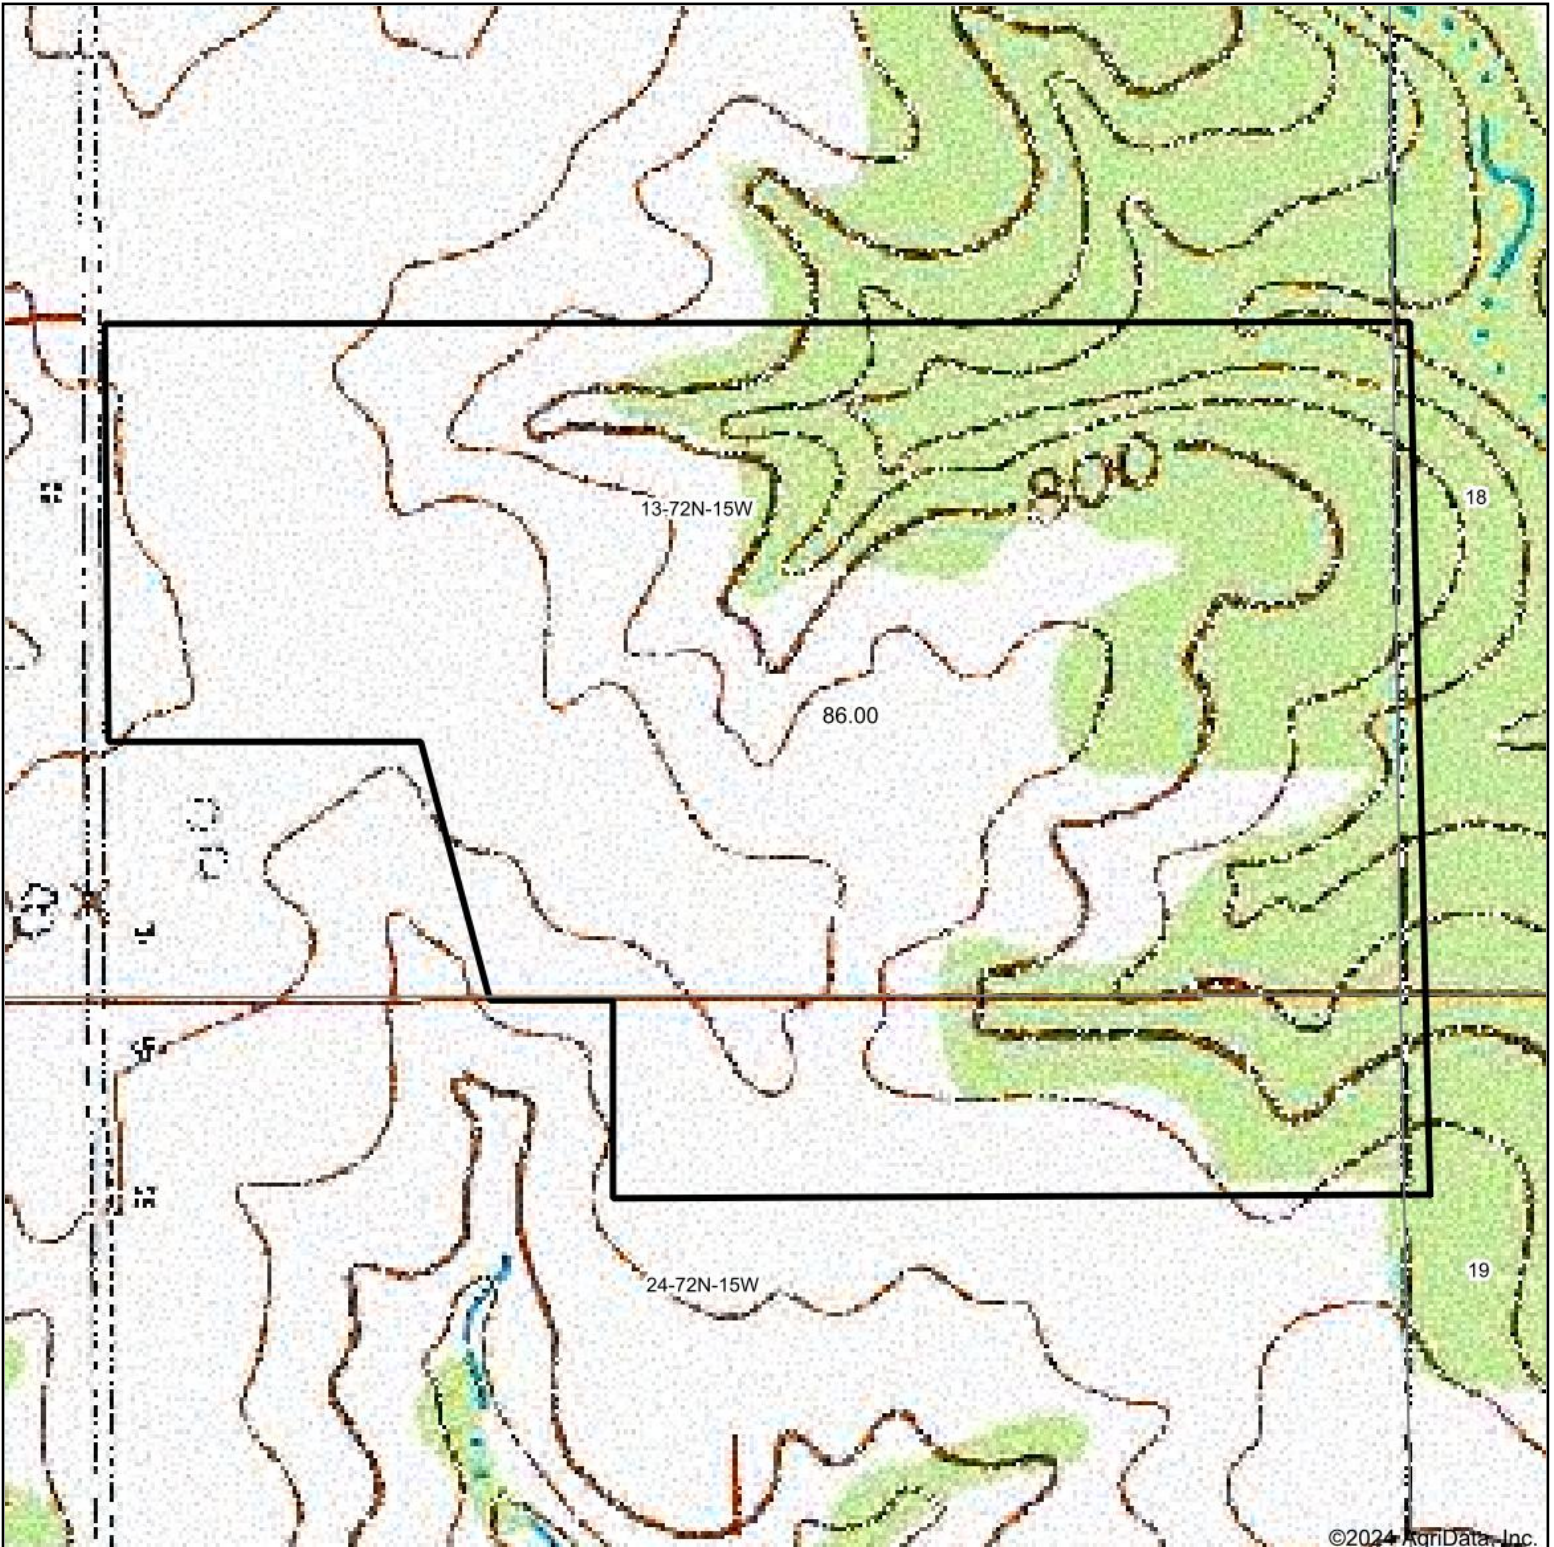

# Topography Map

Boundary Lines Are Approximate

 **Hawkeye Farm Mgmt & Real Estate**

 **United Country Real Estate**  
22 N Main, Albia IA Phone: 641-932-7796  
Email: hawkeye@uciowa.com  
On the web: www.uciowa.com  
www.iowawhitetailfarms.com

Maps Provided By:

 **surety**  
CUSTOMIZED ONLINE MAPPING

© AgriData, Inc. 2023 www.AgriDataInc.com

Map Center: 41° 1' 54.92, -92° 31' 46.12

0ft 436ft 872ft  

**13-72N-15W**  
**Wapello County**  
**Iowa**

12/26/2024