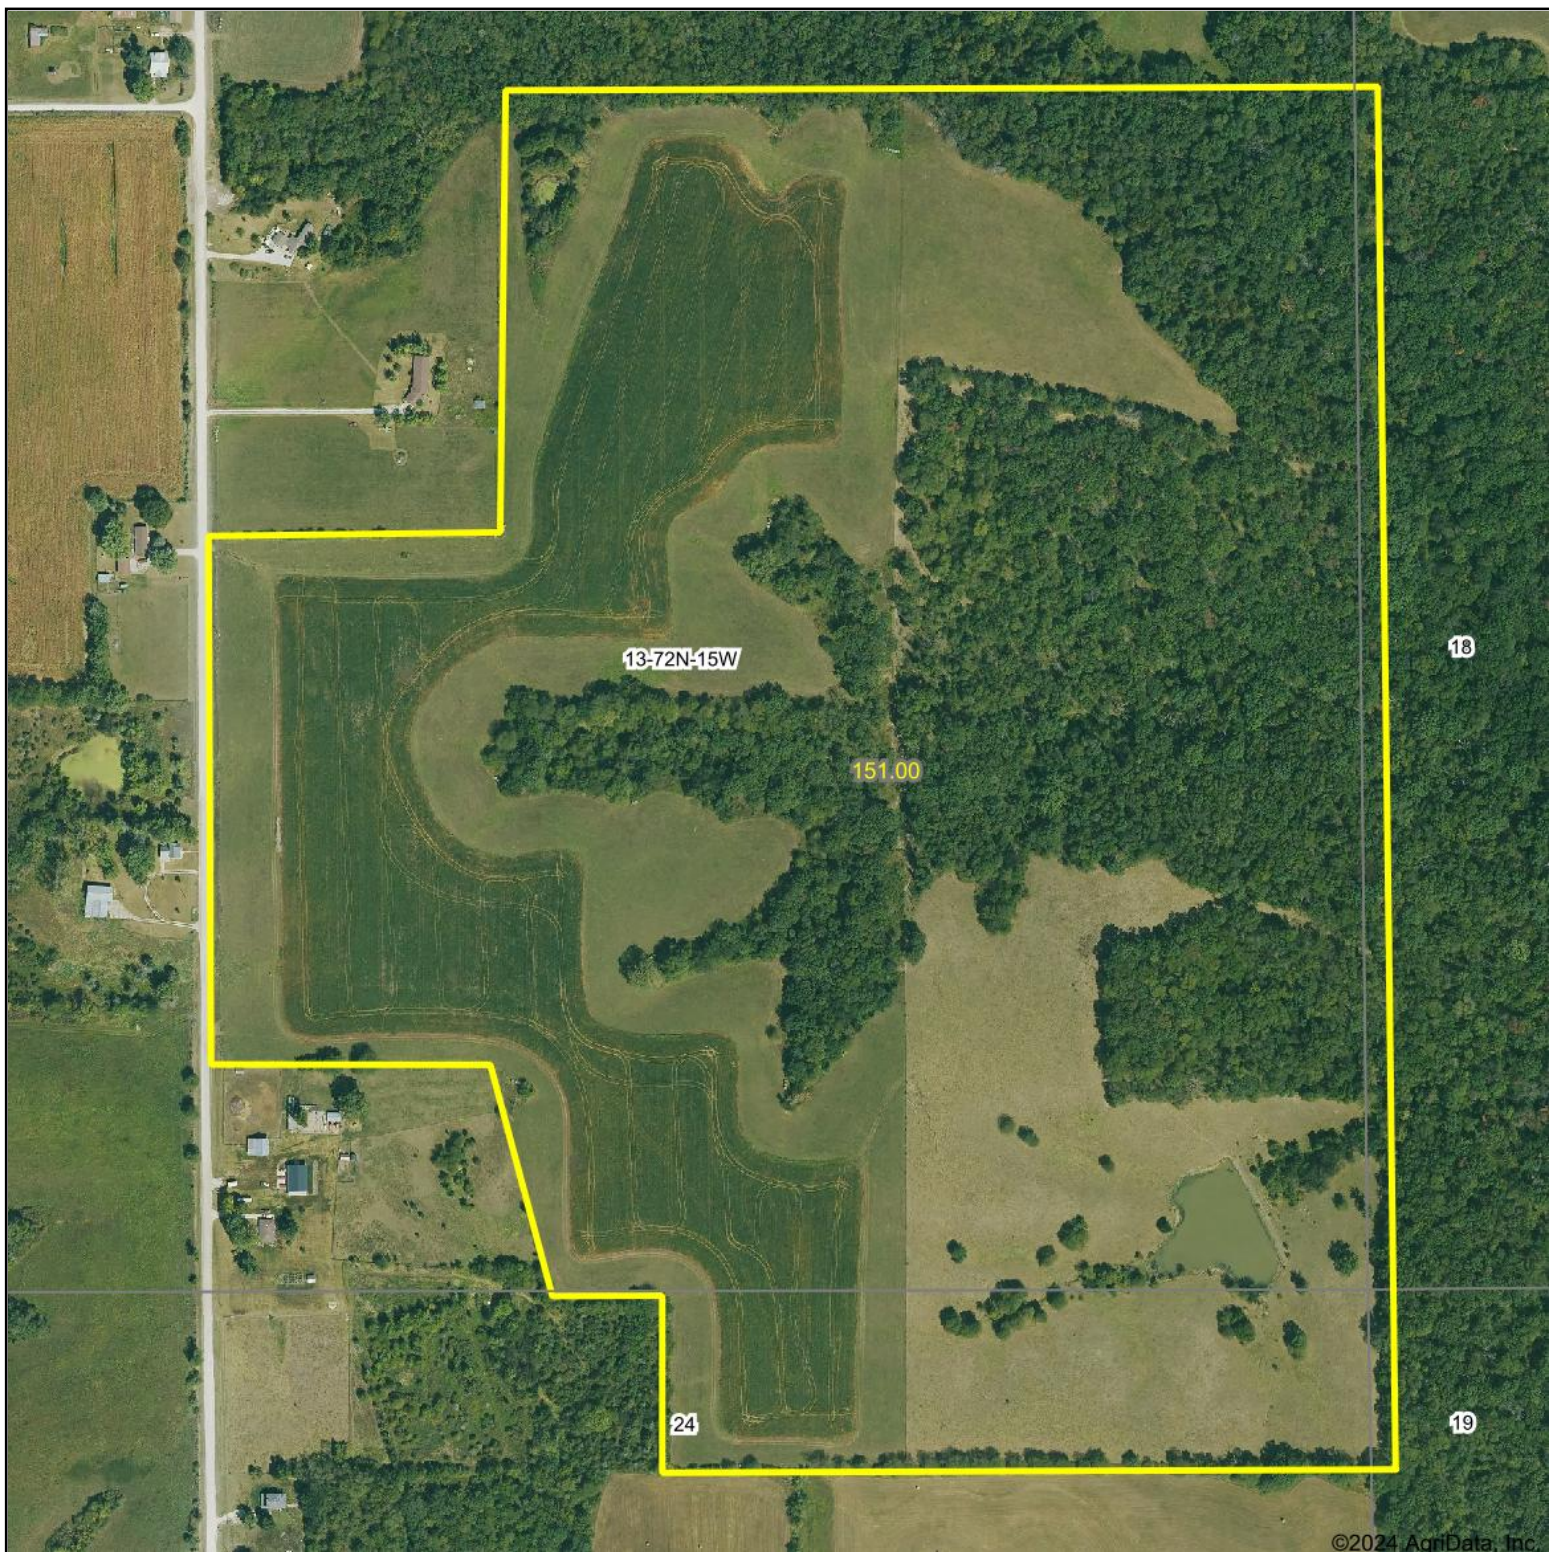

Aerial Map

Boundary Lines Are Approximate

©2024 AgriData, Inc.

Hawkeye Farm Mgmt & Real Estate

Boundary Center: 41° 2' 1.76, -92° 31' 46.29

13-72N-15W
Wapello County
Iowa

Maps Provided By:

© AgriData, Inc. 2023 www.AgriDataInc.com

12/26/2024