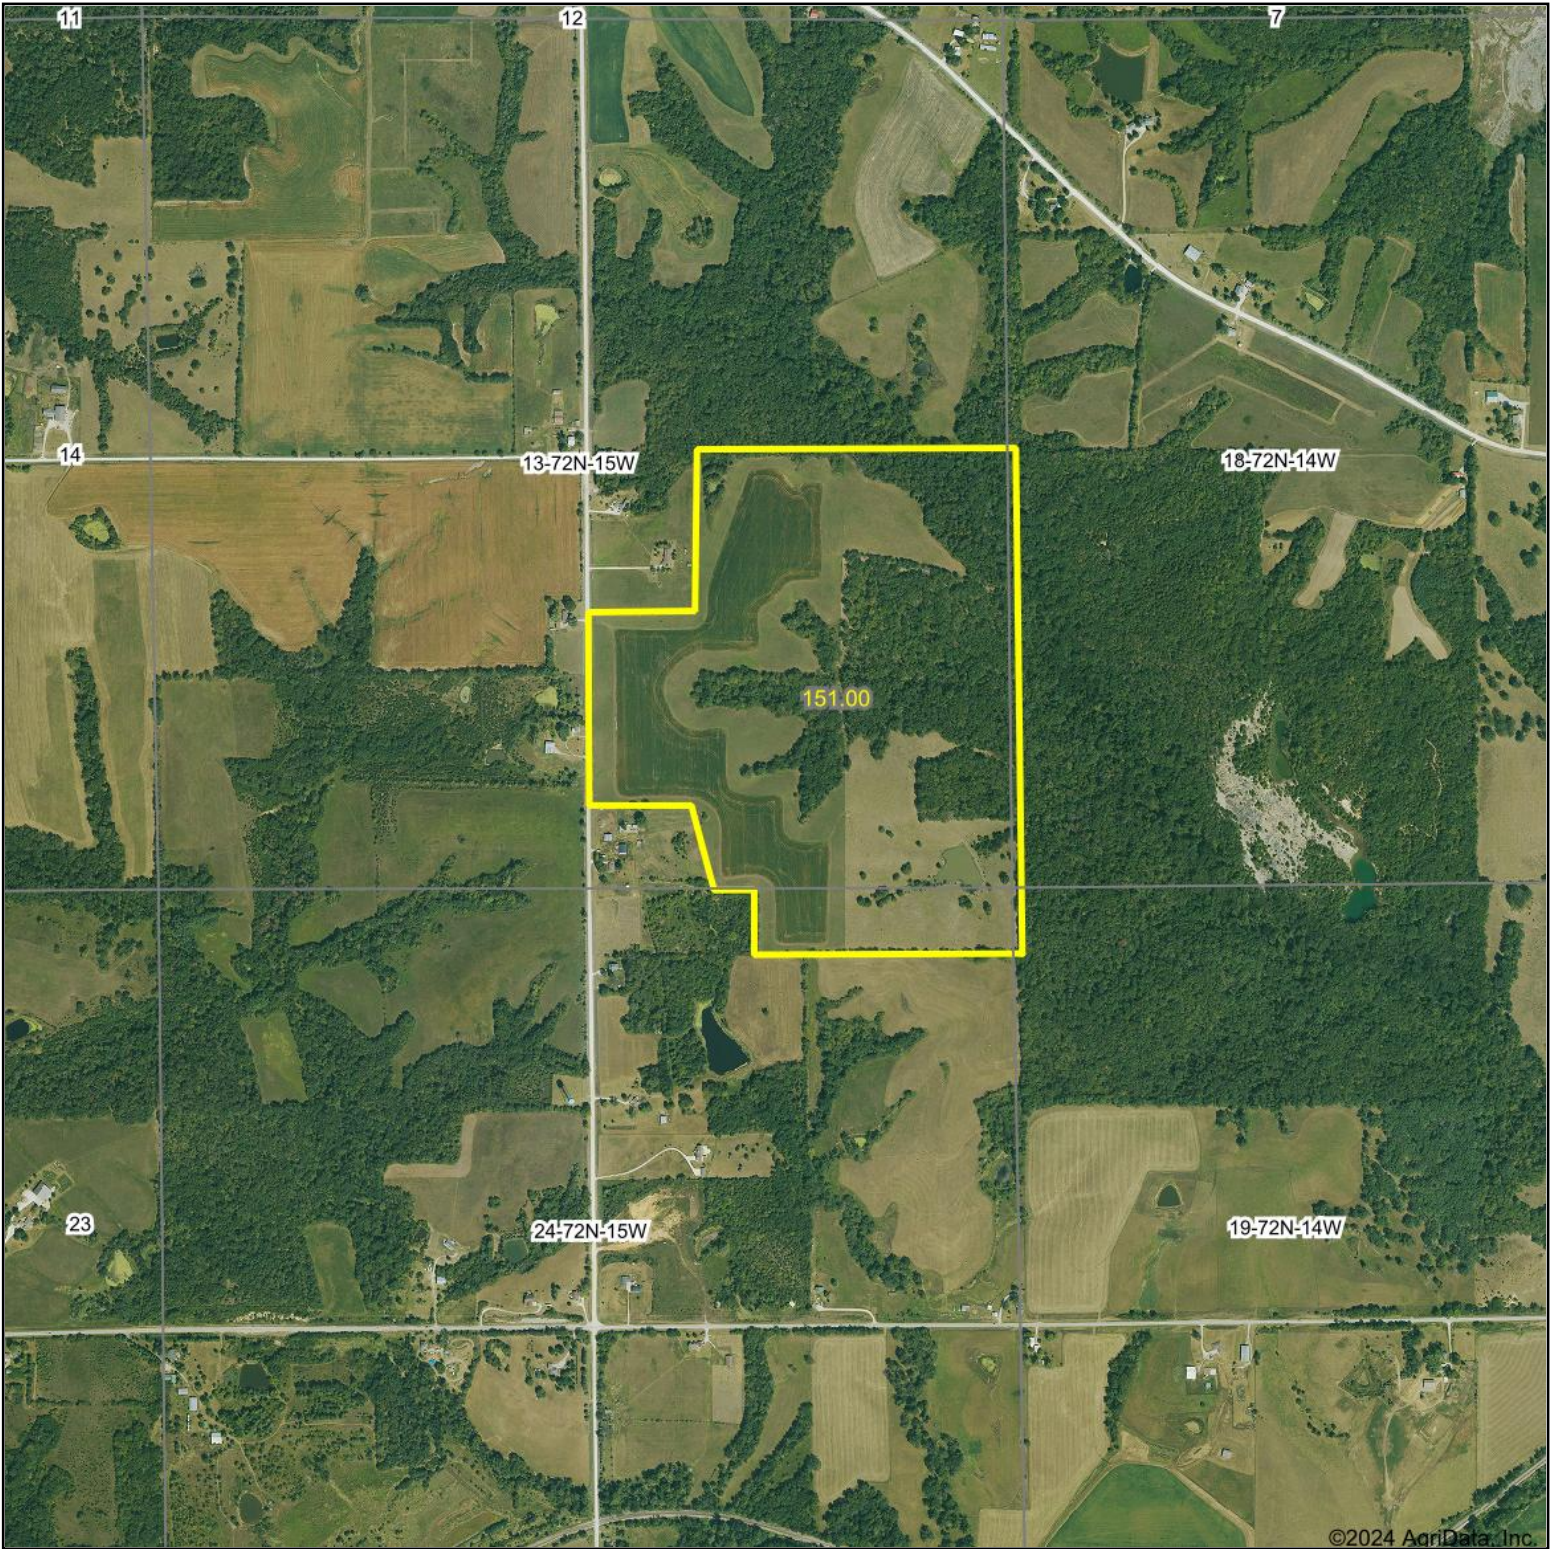

Aerial Map

Boundary Lines Are Approximate

©2024 AgriData, Inc.

Hawkeye Farm Mgmt & Real Estate

United Country
Real Estate
22 N Main, Albia IA Phone: 641-932-7796
Email: hawkeye@uclowa.com
On the web: www.uclowa.com
www.iowawhitetailfarms.com

Boundary Center: 41° 2' 1.76, -92° 31' 46.29

13-72N-15W
Wapello County
Iowa

Maps Provided By:
surety
CUSTOMIZED ONLINE MAPPING
© AgriData, Inc. 2023 www.AgrIDataInc.com

12/26/2024