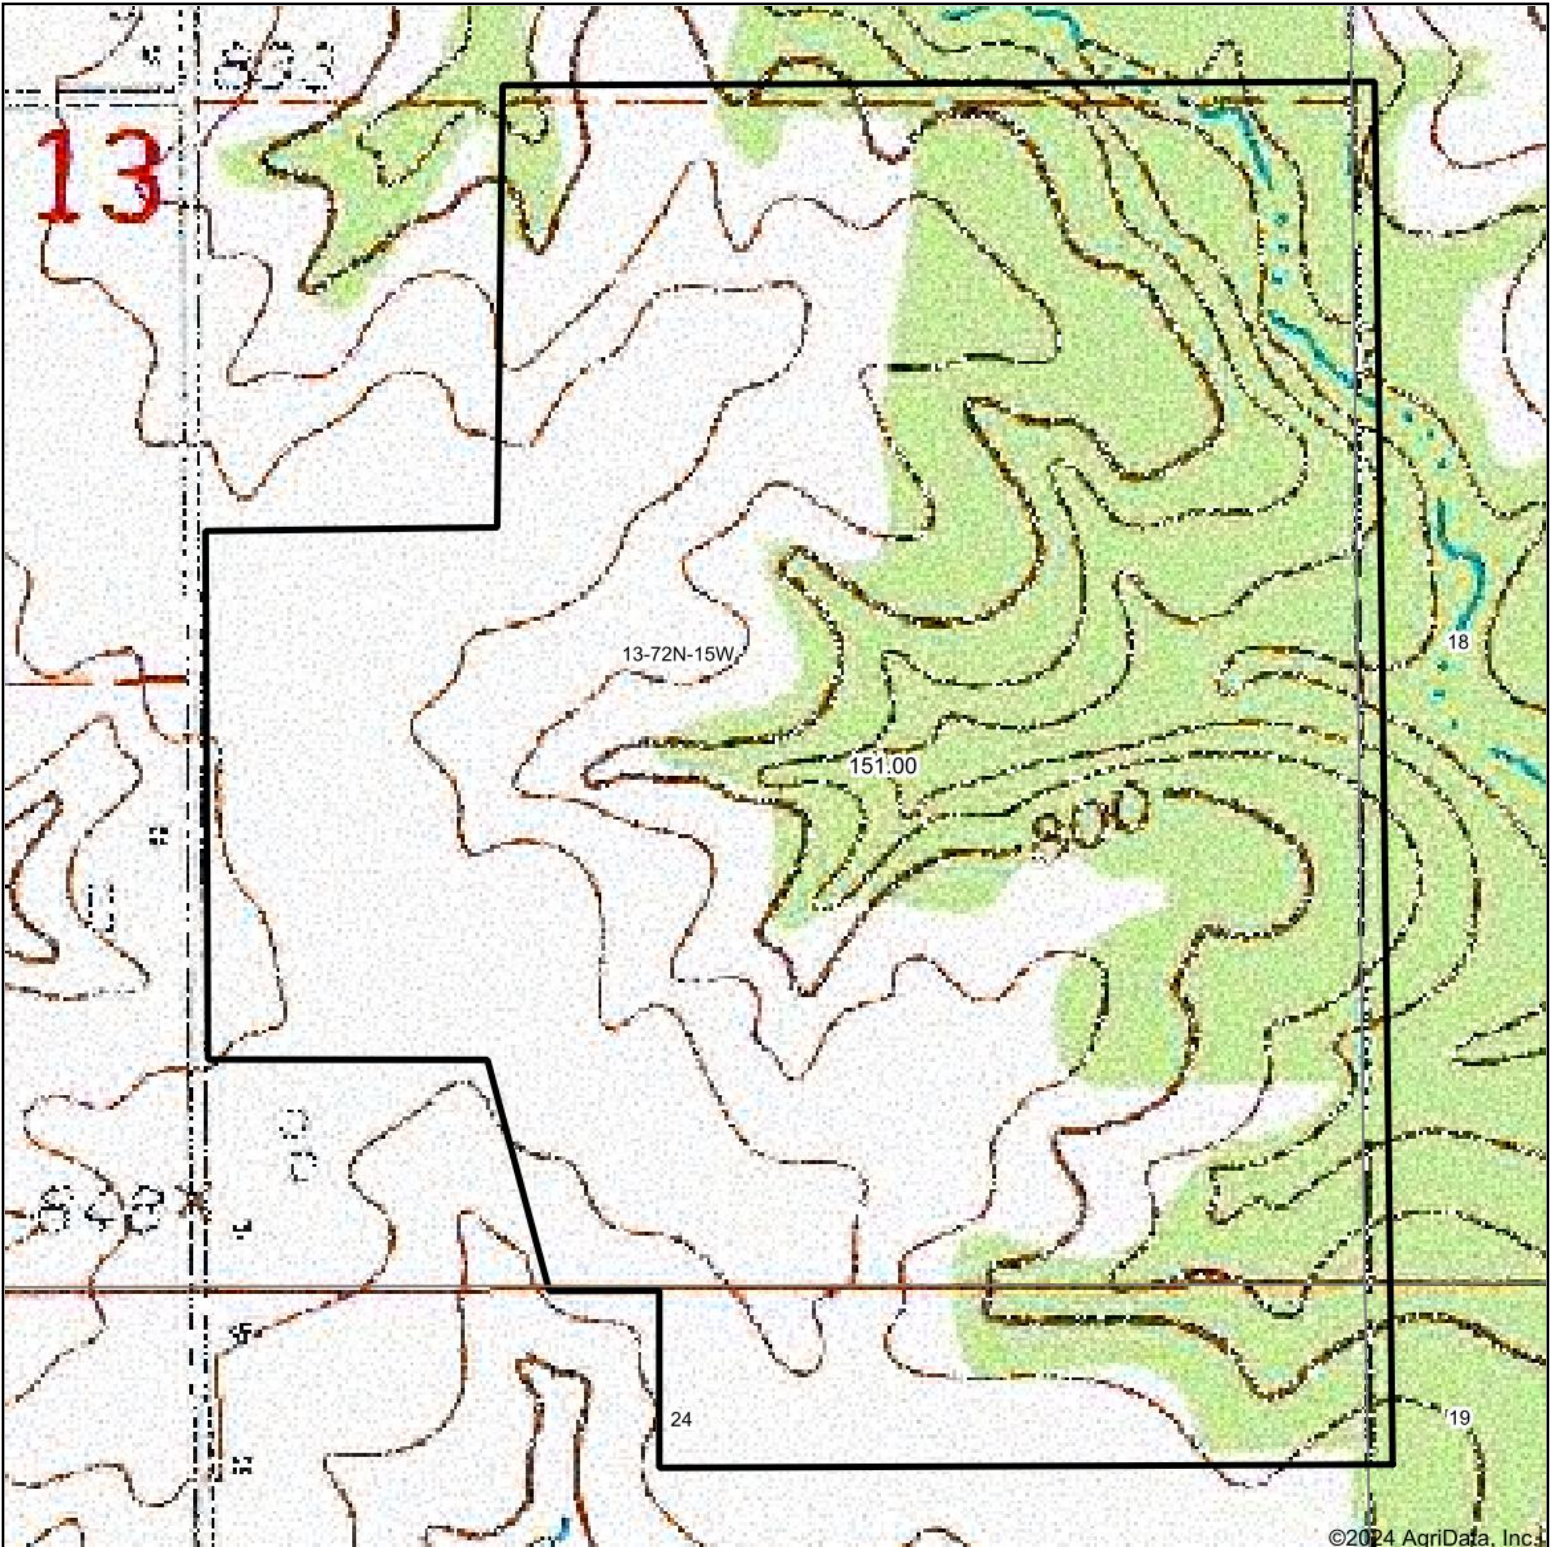

Topography Map

Boundary Lines Are Approximate

Hawkeye Farm Mgmt & Real Estate

Map Center: 41° 2' 1.76, -92° 31' 46.95

13-72N-15W
Wapello County
Iowa

12/26/2024

Maps Provided By:

© AgriData, Inc. 2023

www.AgriDataInc.com