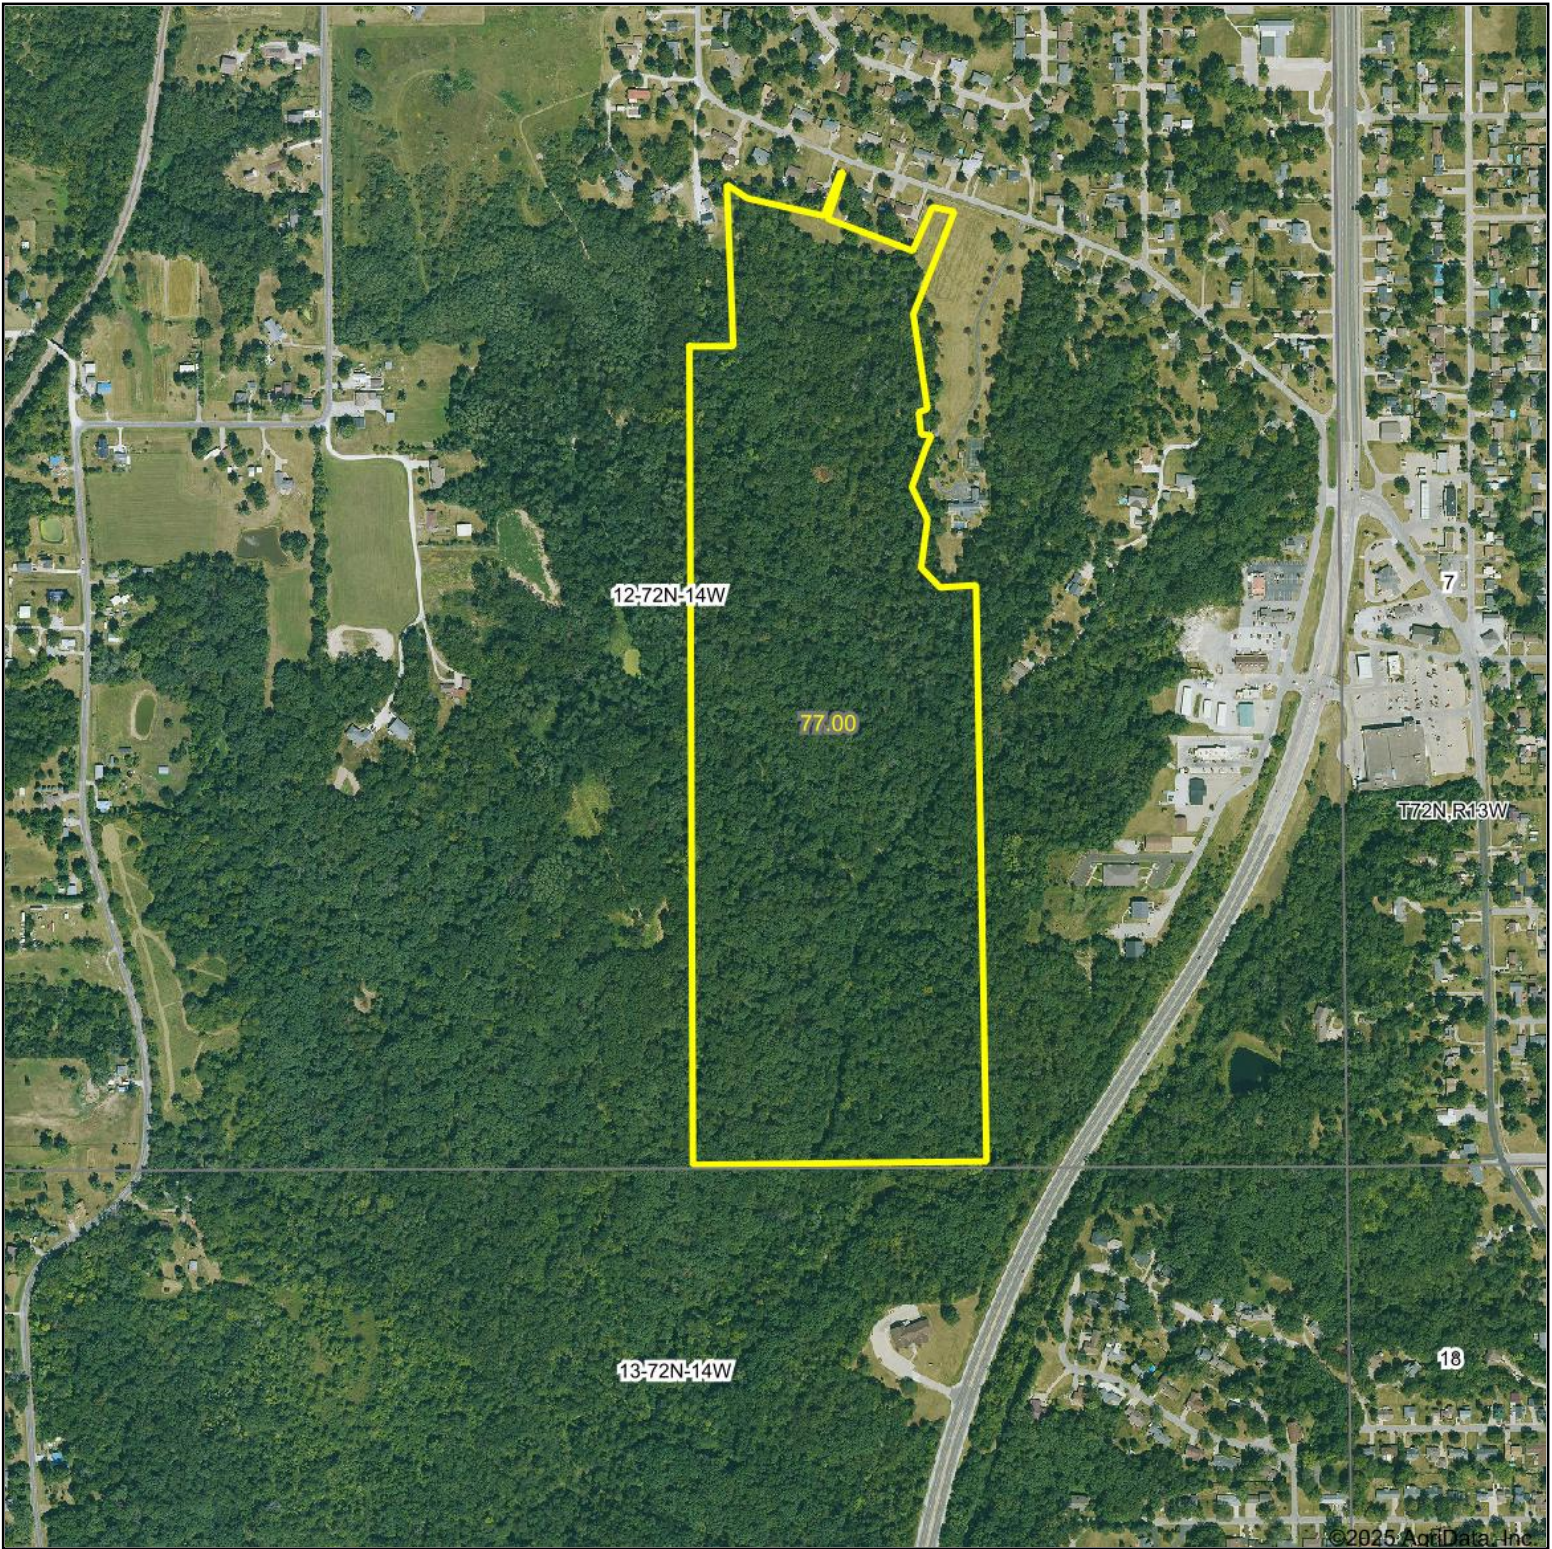

Aerial Map
Boundary Lines Are Approximate

Hawkeye Farm Mgmt & Real Estate

United Country
Real Estate
22 N Main, Albia IA Phone: 641-932-7796
Email: hawkeye@uclowa.com
On the web: www.uclowa.com;
www.iowawhitetailfarms.com

Boundary Center: 41° 3' 1.77, -92° 24' 59.92

0ft 811ft 1621ft

12-72N-14W
Wapello County
Iowa

Maps Provided By:
surety
CUSTOMIZED ONLINE MAPPING
© AgriData, Inc. 2023 www.AgriDataInc.com

3/4/2025