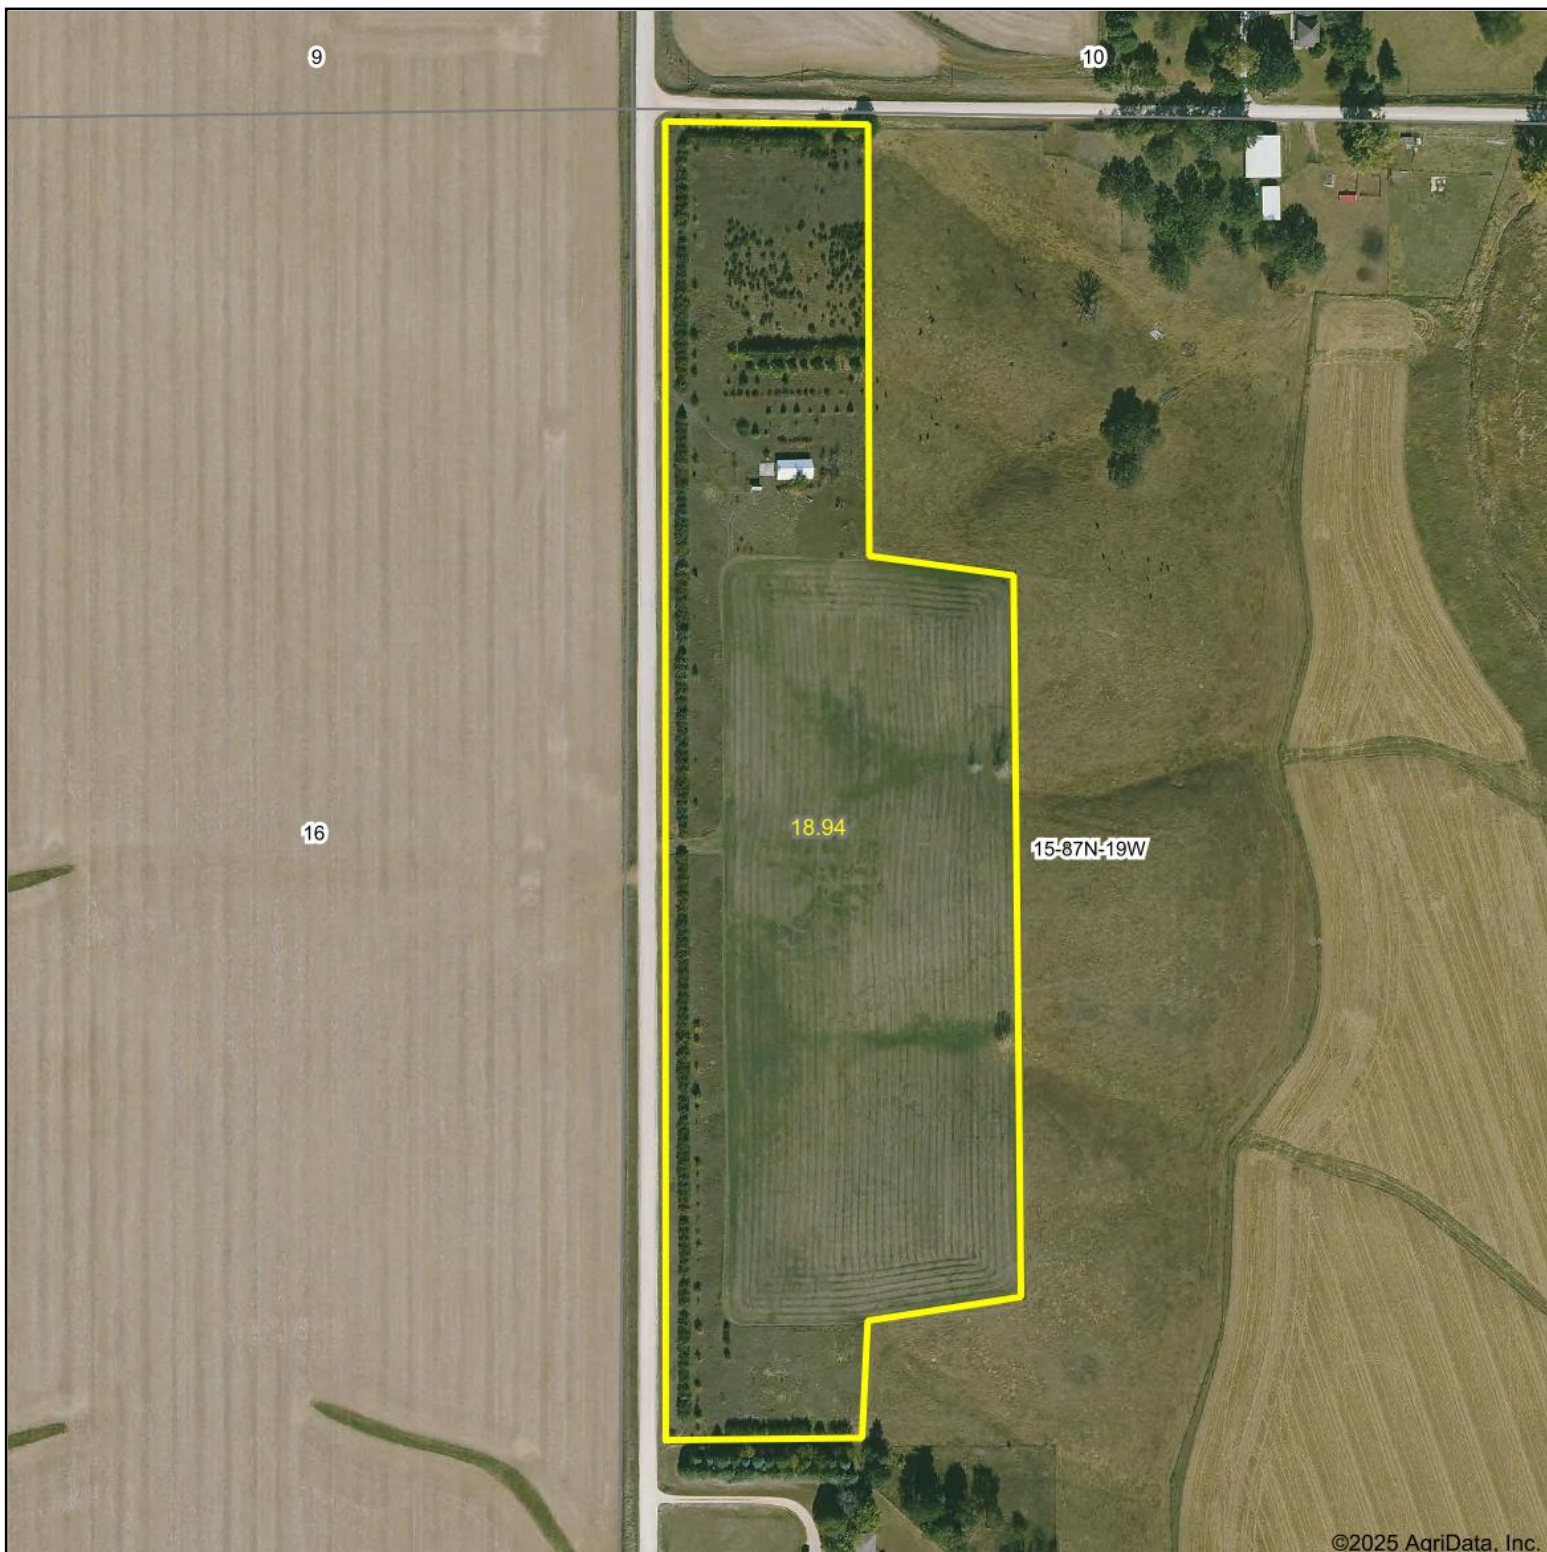

Aerial Map

Boundary Lines Are Approximate

©2025 AgriData, Inc.

Hawkeye Farm Mgmt & Real Estate

Boundary Center: 42° 21' 3.6, -93° 3' 33.88

0ft 326ft 652ft

15-87N-19W
Hardin County
Iowa

Maps Provided By:

© AgriData, Inc. 2023 www.AgriDataInc.com

1/29/2025