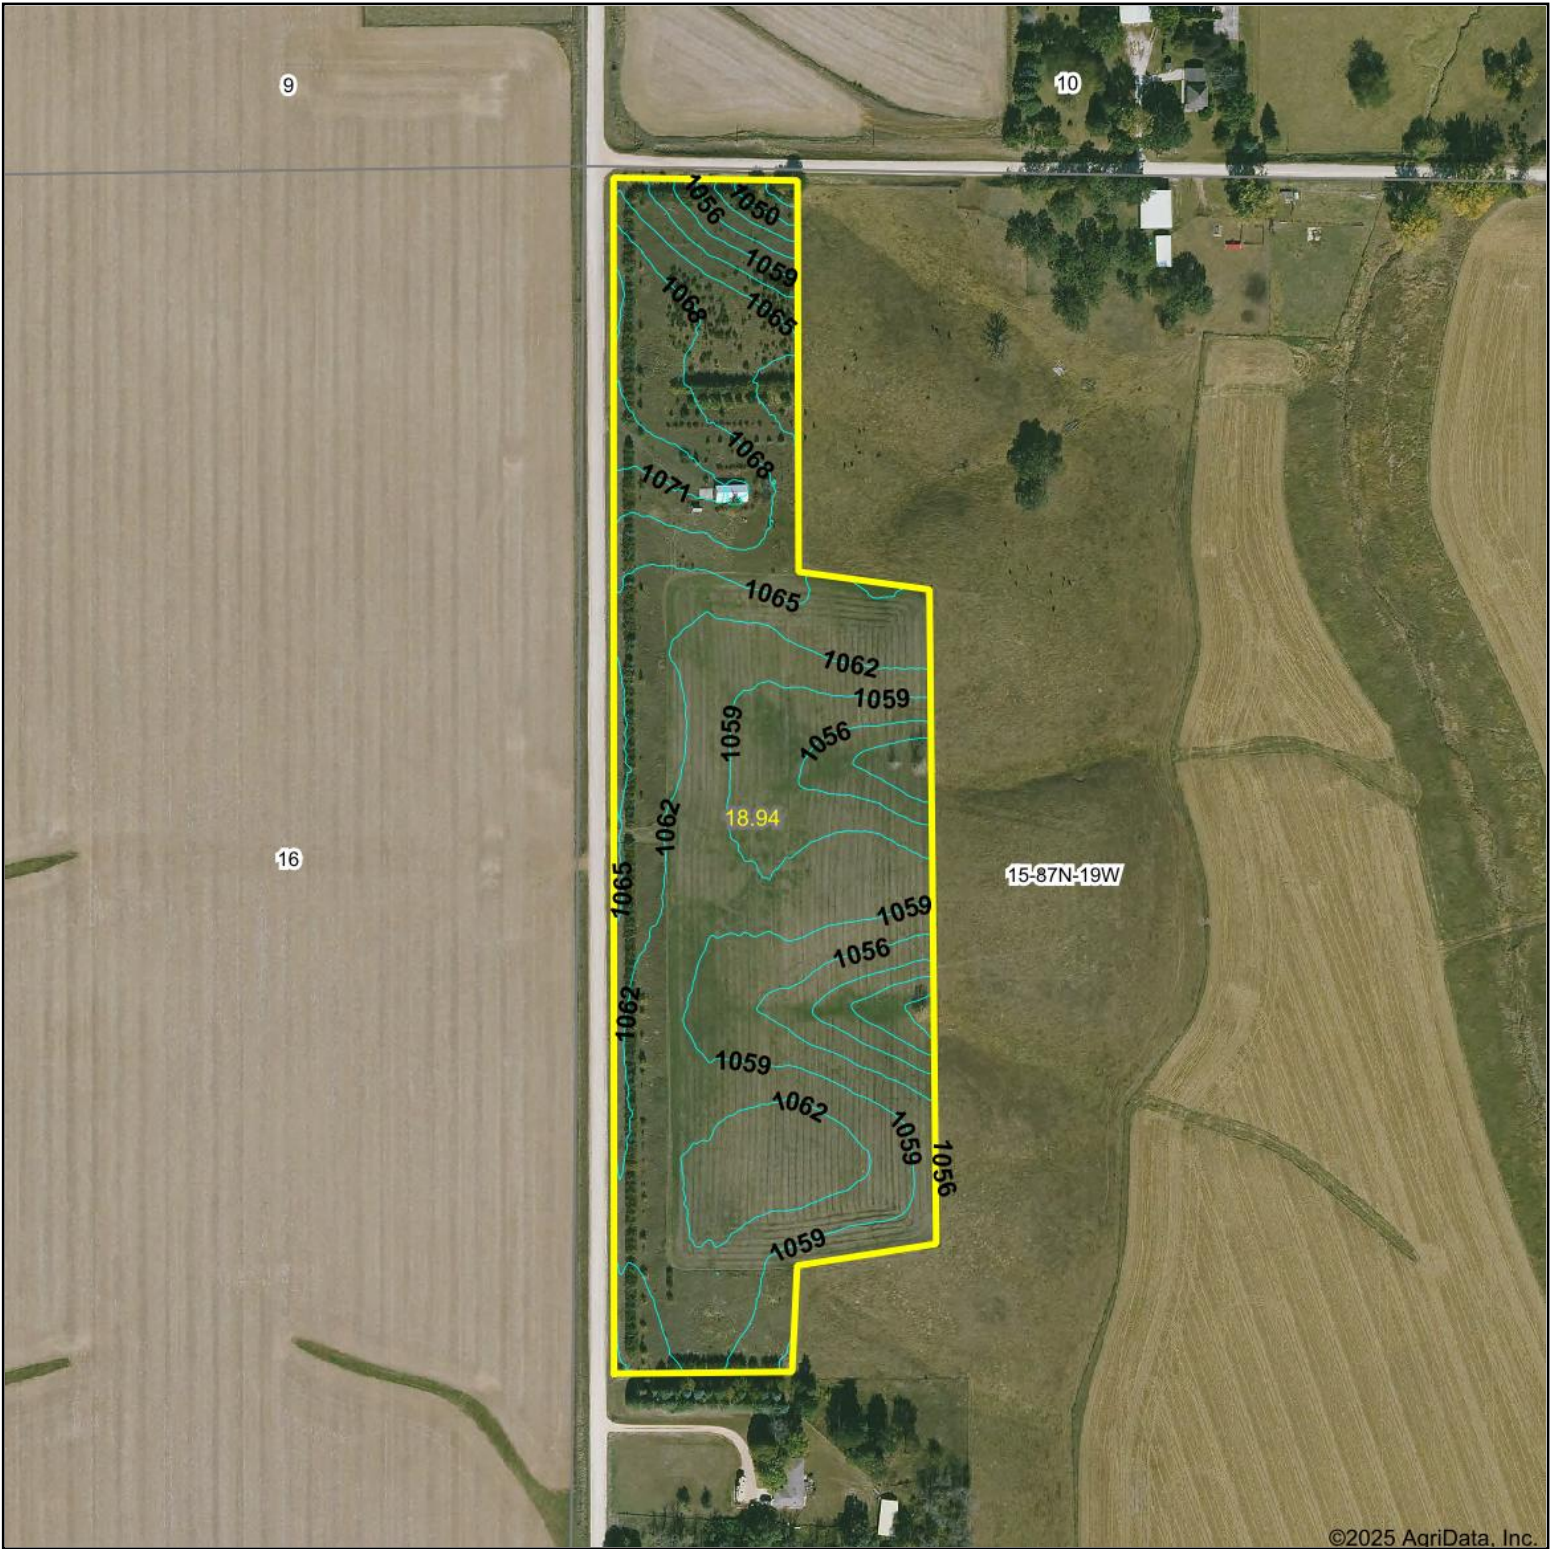

Topography Contours

Boundary Lines Are Approximate

©2025 AgriData, Inc.

Hawkeye Farm Mgmt & Real Estate

Maps Provided By:

© AgriData, Inc. 2023 www.AgriDataInc.com

Source: USGS 1 meter dem

Interval(ft): 3.0

Min: 1,044.6

Max: 1,072.7

Range: 28.1

Average: 1,061.1

Standard Deviation: 4.66 ft

0ft 360ft 719ft

1/29/2025

15-87N-19W
Hardin County
Iowa

Boundary Center: 42° 21' 3.6, -93° 3' 33.88