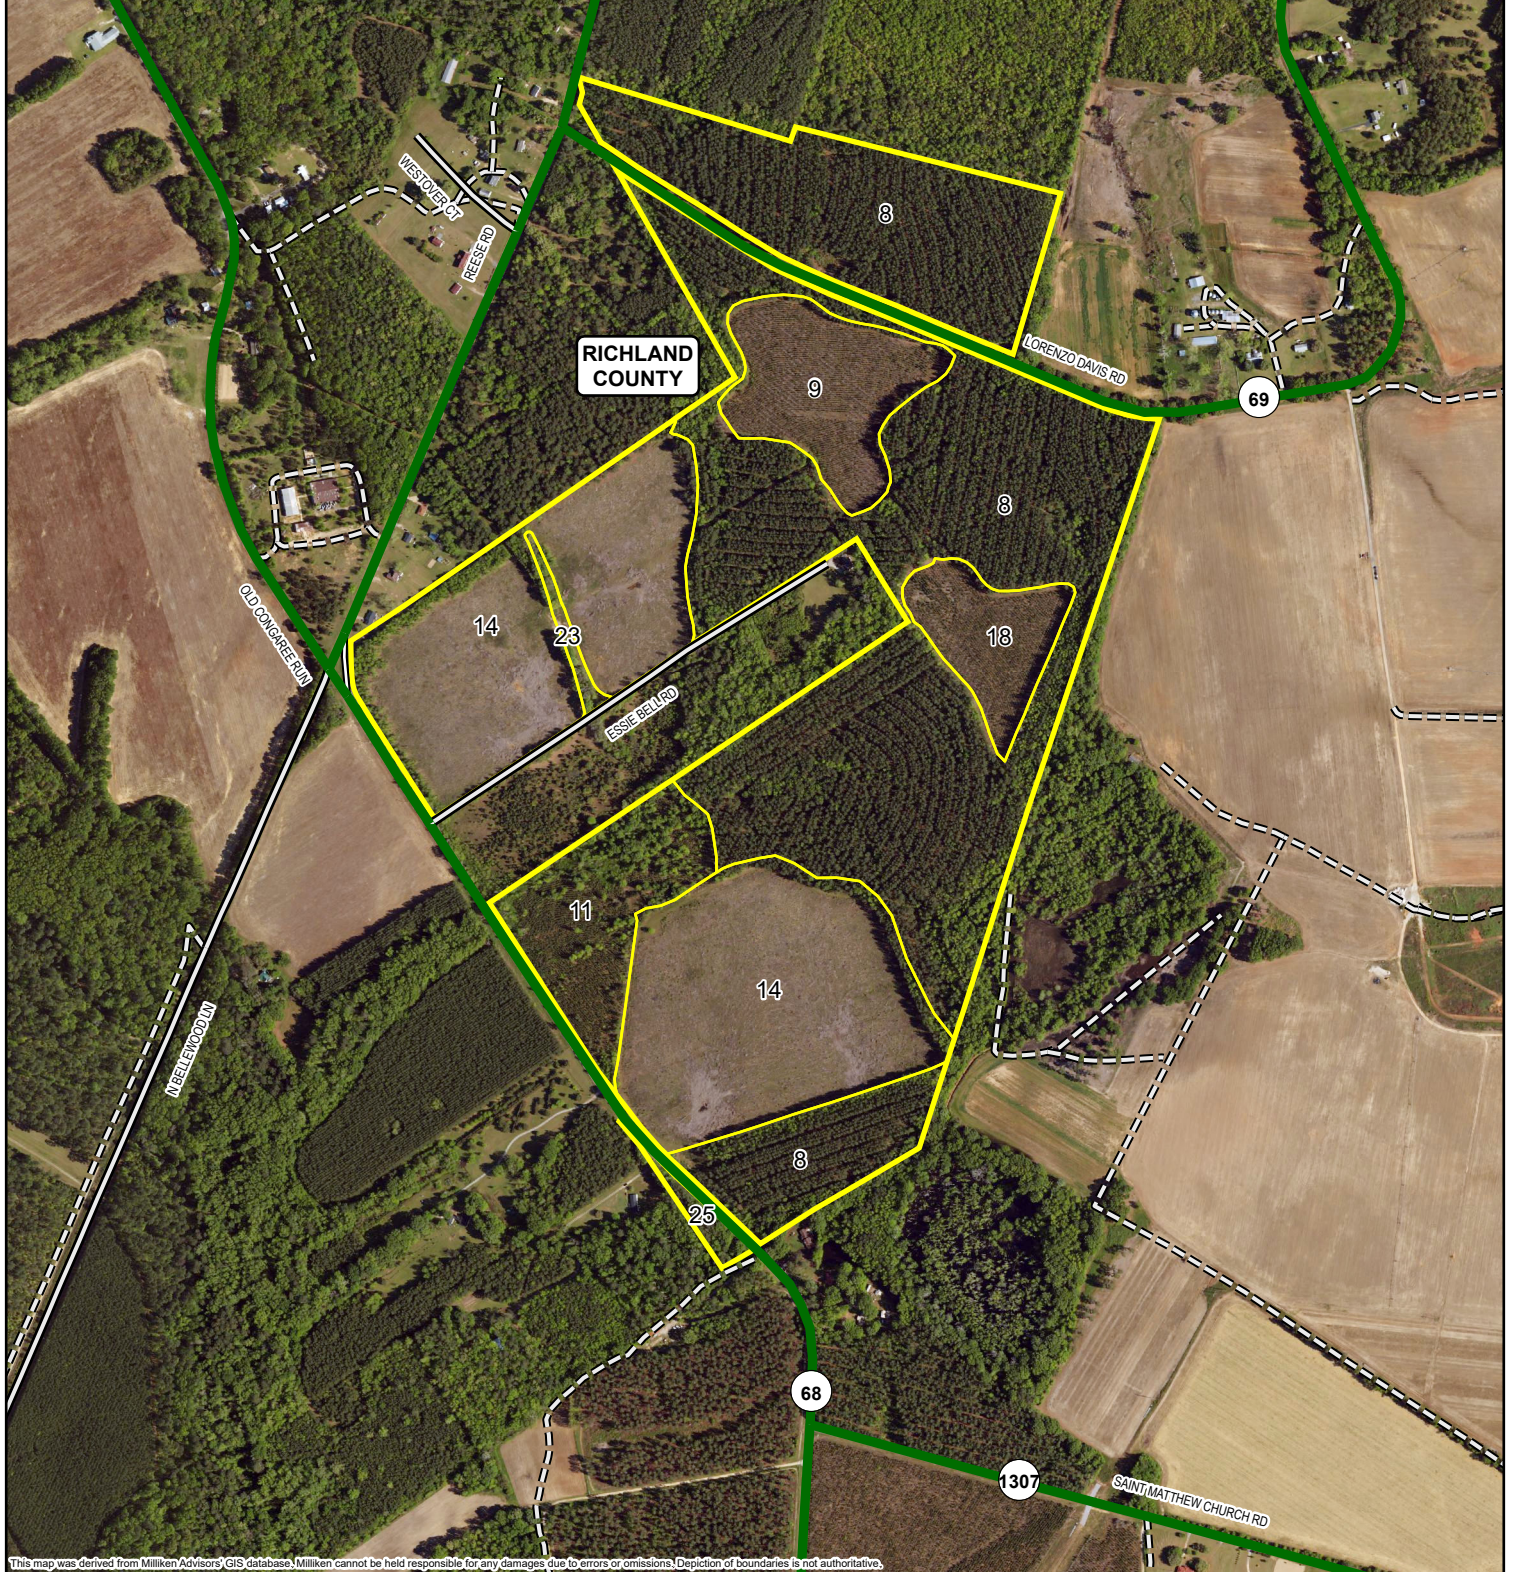

Stand	Timber Type	Non-Timber Type	Primary Species	Secondary Species	Est Year	Acres
8	Planted Pine		Loblolly Pine		2003	121.4
9	Planted Pine		Loblolly Pine		2019	14.3
11	Planted Pine		Loblolly Pine		2019	14.8
14	Planted Pine		Loblolly Pine		2024	69.9
18	Planted Pine		Loblolly Pine		2019	8.5
23	Non-Timber	Open			2016	1.2
25	Natural Pine		Loblolly Pine			1.6

milliken advisors

2023 Aerial Photography Map
Congaree River, LLC
Catchmark North Tract
231.7± GIS Acres
Richland County, South Carolina
February 2025