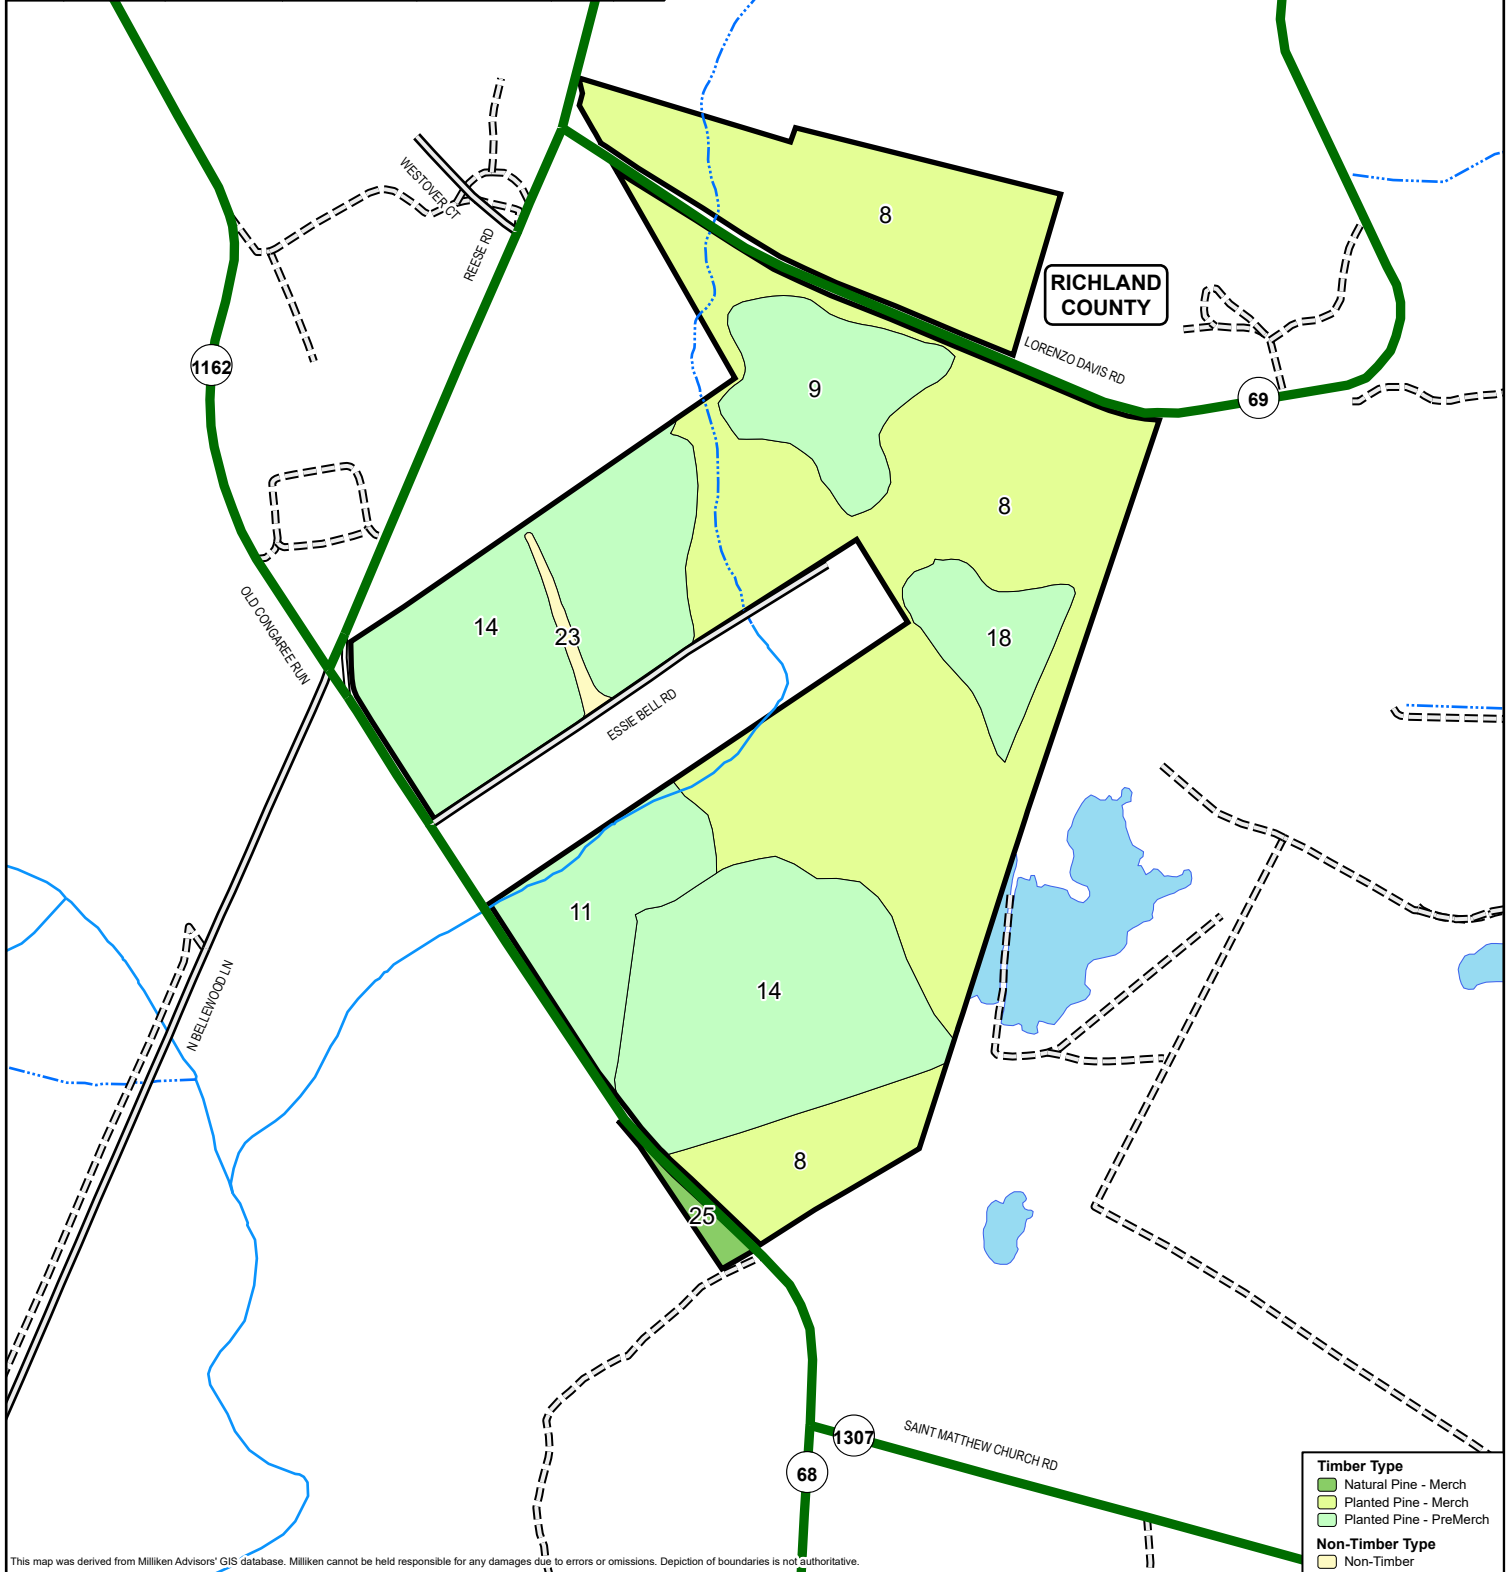

Stand	Timber Type	Non-Timber Type	Primary Species	Secondary Species	Est Year	Acres
8	Planted Pine		Loblolly Pine		2003	121.4
9	Planted Pine		Loblolly Pine		2019	14.3
11	Planted Pine		Loblolly Pine		2019	14.8
14	Planted Pine		Loblolly Pine		2024	69.9
18	Planted Pine		Loblolly Pine		2019	8.5
23	Non-Timber	Open			2016	1.2
25	Natural Pine		Loblolly Pine			1.6

Timber Type Map
Congaree River, LLC
Catchmark North Tract
231.7± GIS Acres
Richland County, South Carolina
February 2025