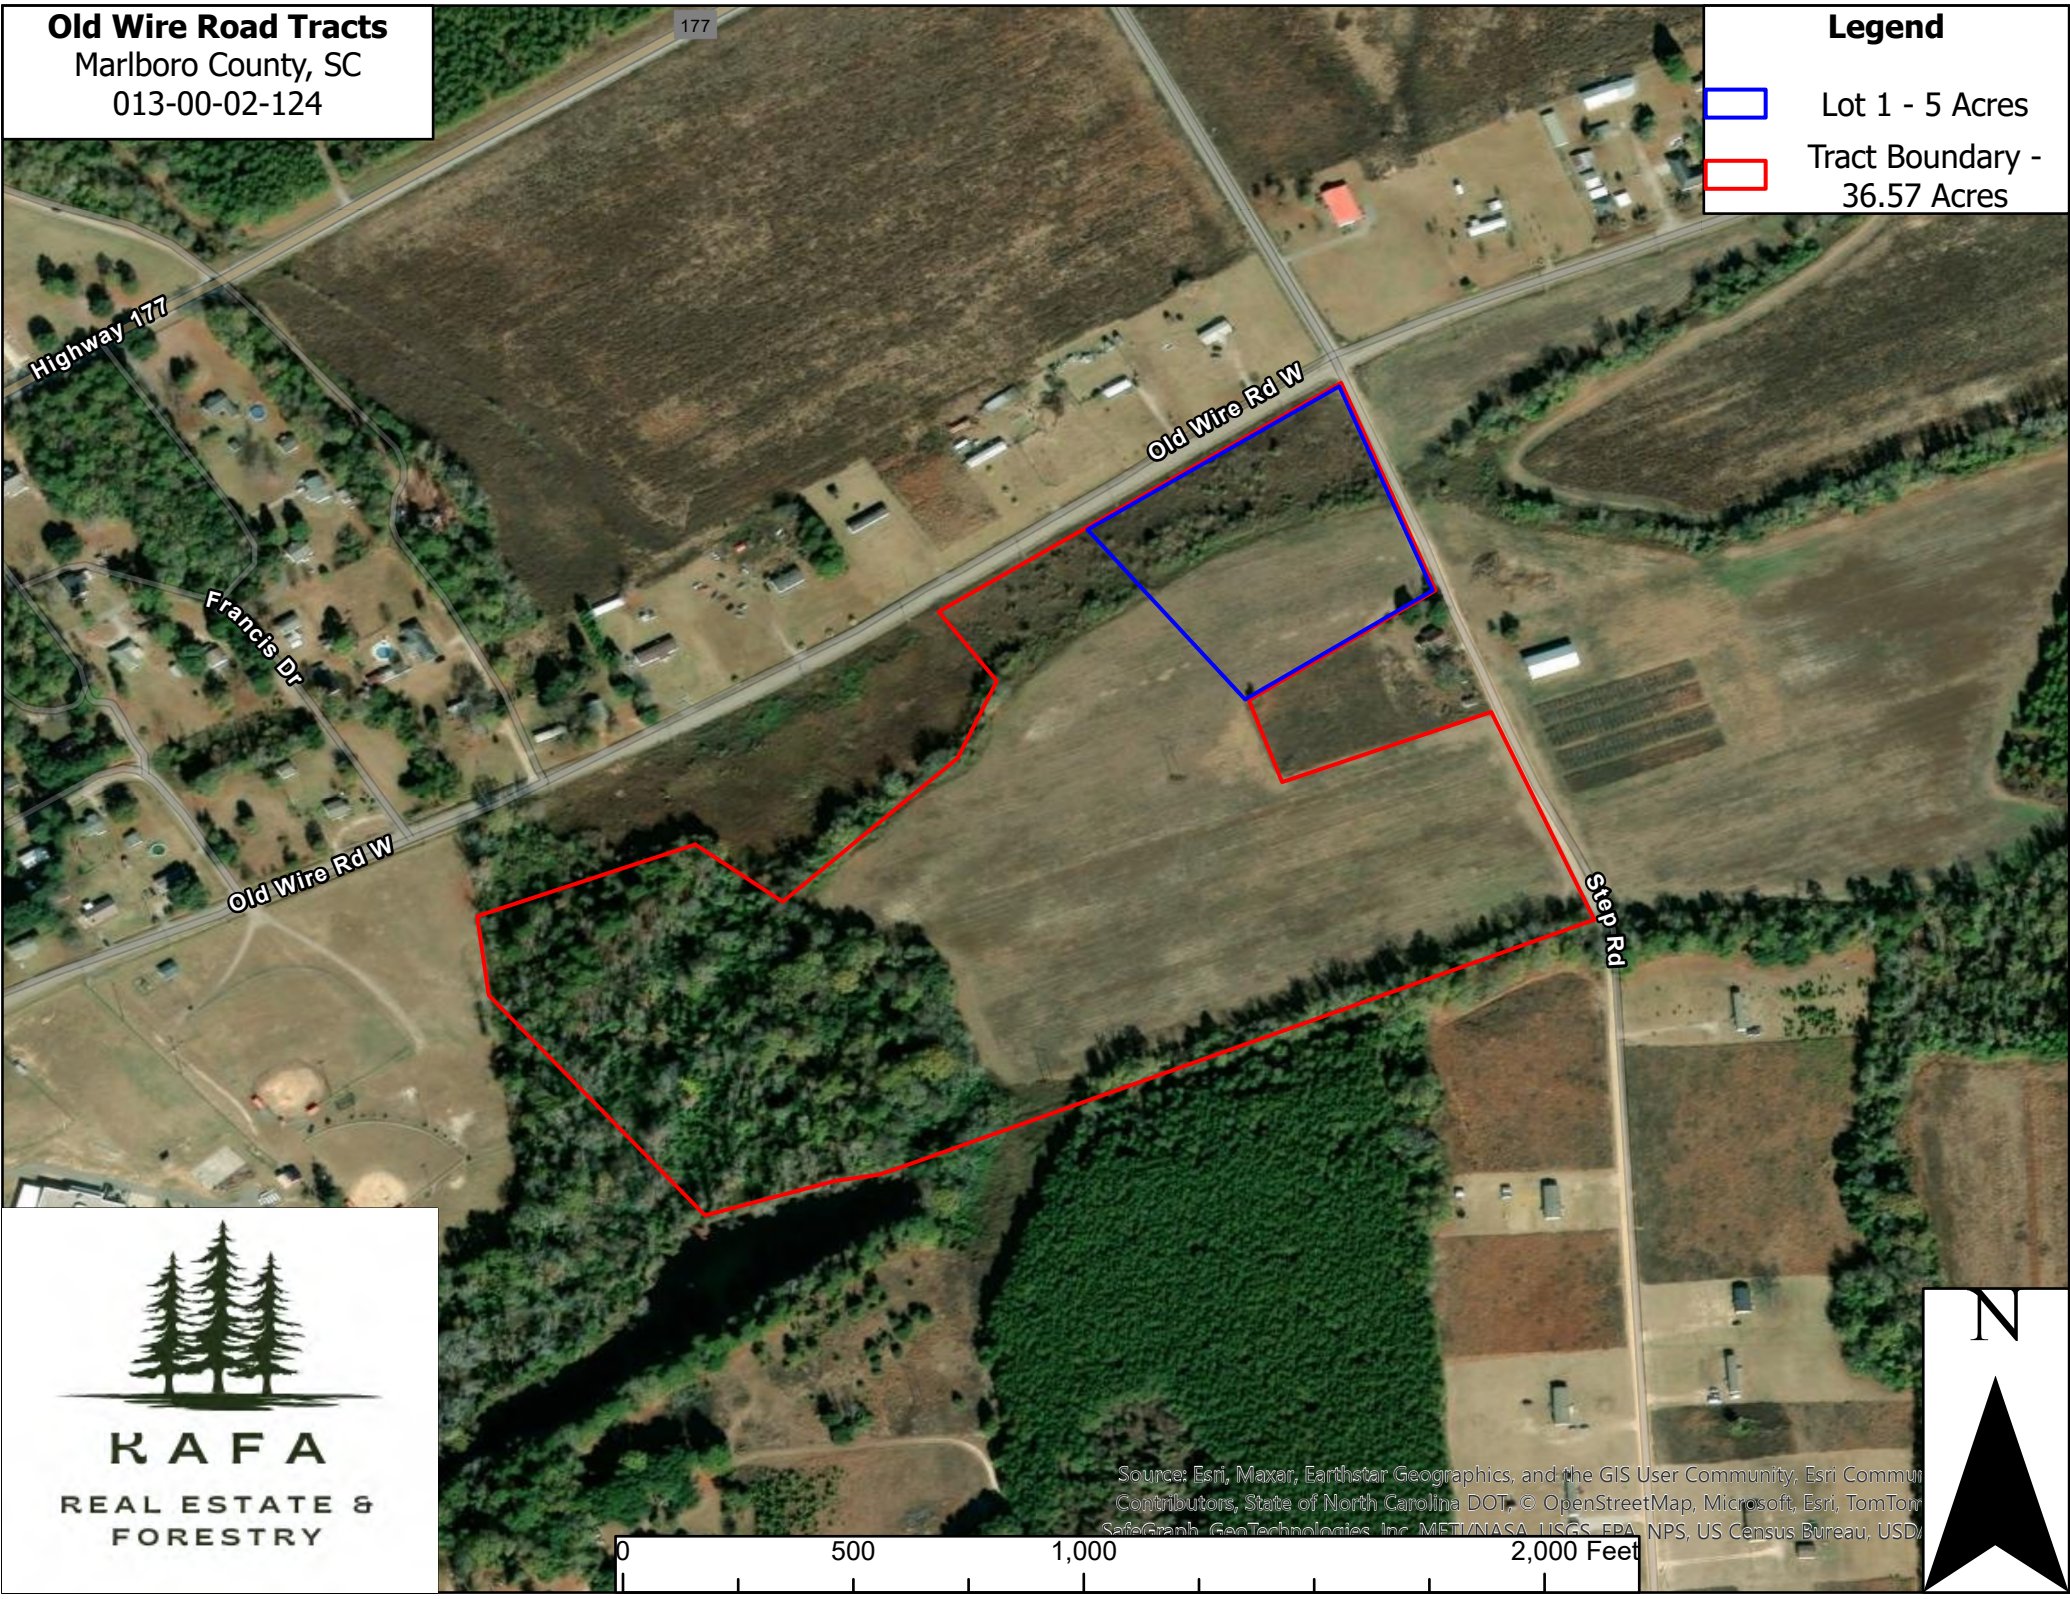

Old Wire Road Tracts
Marlboro County, SC
013-00-02-124

Legend

-  Lot 1 - 5 Acres
-  Tract Boundary - 36.57 Acres

Source: Esri, Maxar, Earthstar Geographics, and the GIS User Community, Esri Community Contributors, State of North Carolina DOT, © OpenStreetMap, Microsoft, Esri, TomTom, SafeGraph, GeoTechnologies, Inc. METI/NASA, USGS, EPA, NPS, US Census Bureau, USDA