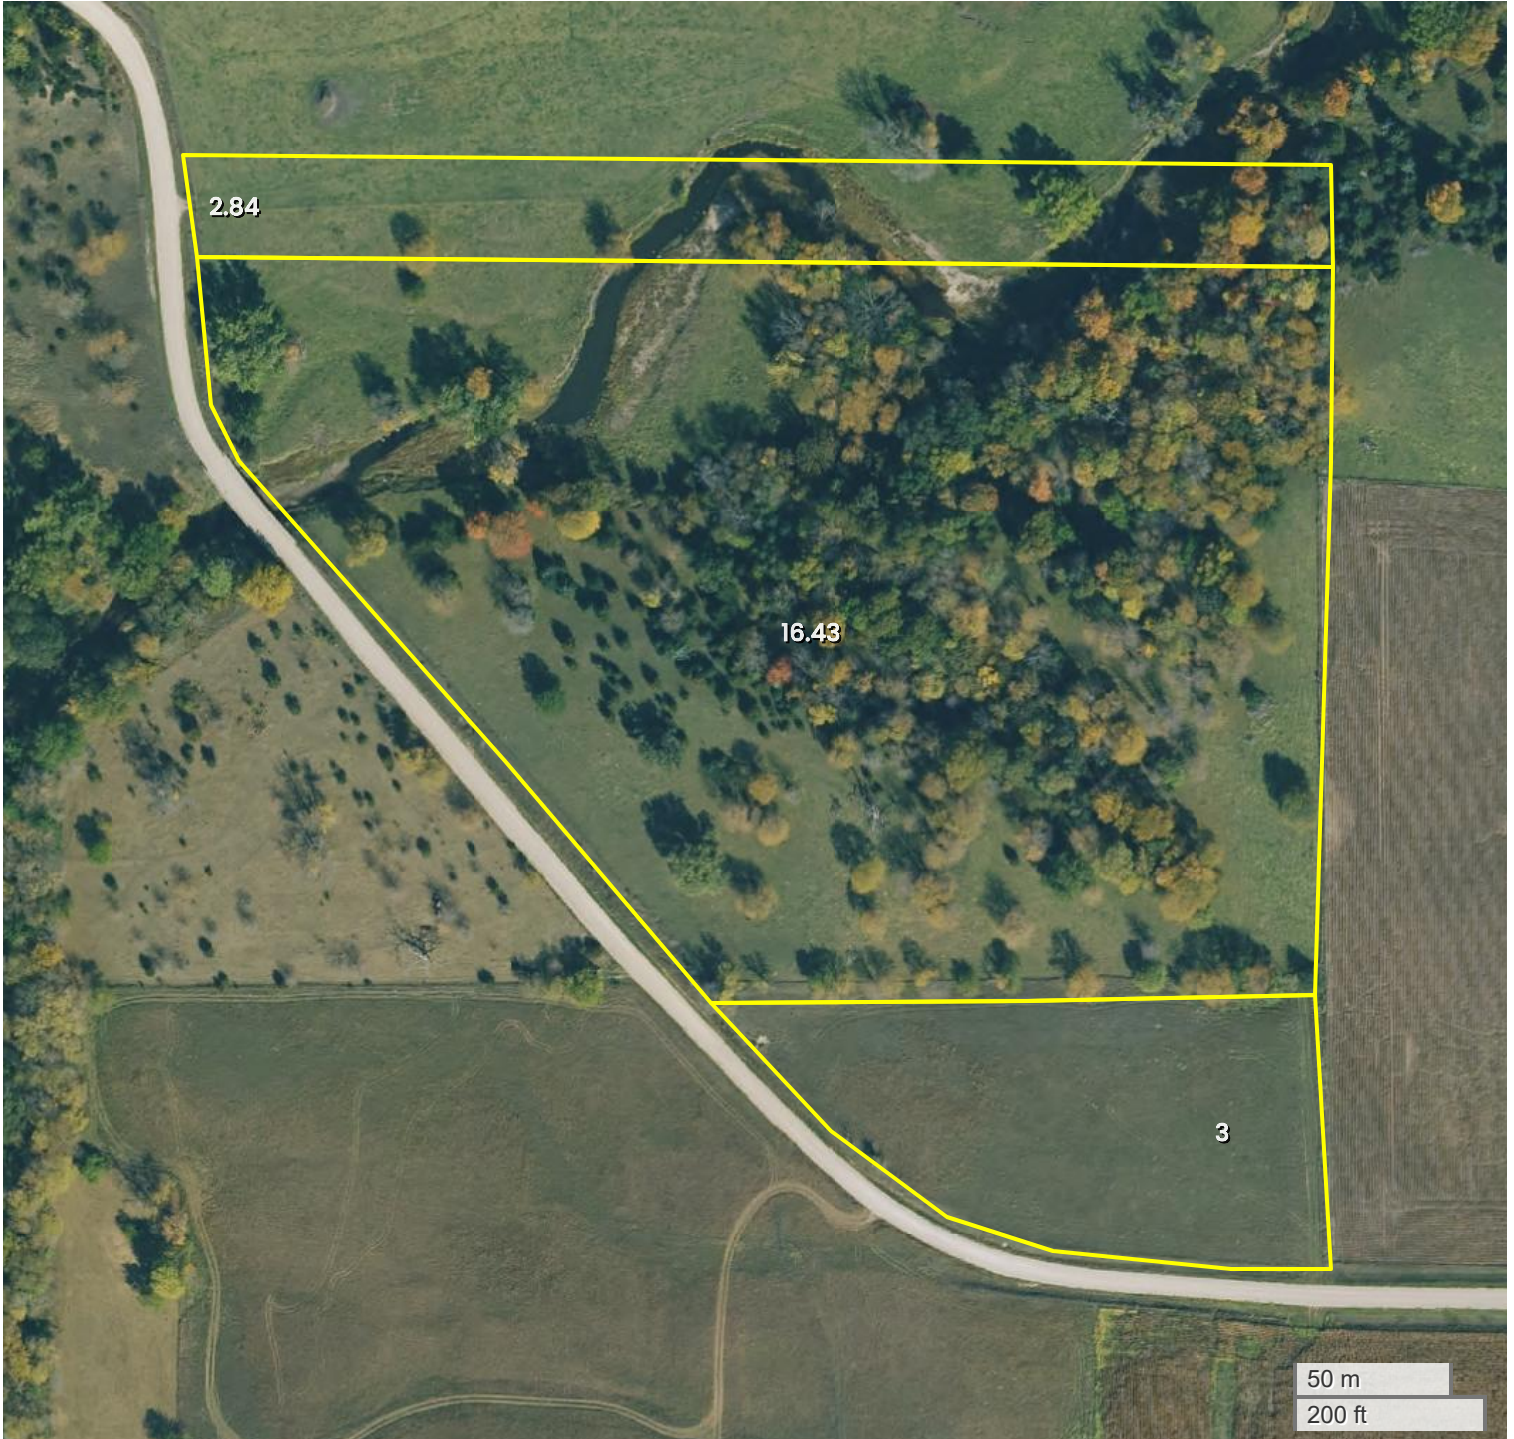

TRACT 7  
AERIAL MAP

Center: 42.167927, -94.563742

15-85N-32W  
Cedar Township  
Greene County, IA

FarmWorth, LLC makes no representations or warranties, express or implied, as to the accuracy of any information, data, numerical values, boundaries, or any other information generated through the use of FarmWorth.com. User is solely responsible for independently investigating and determining all information provided through FarmWorth.com prior to use and waives any and all claims against FarmWorth, LLC for any inaccuracies or inconsistencies in the information and/or data.