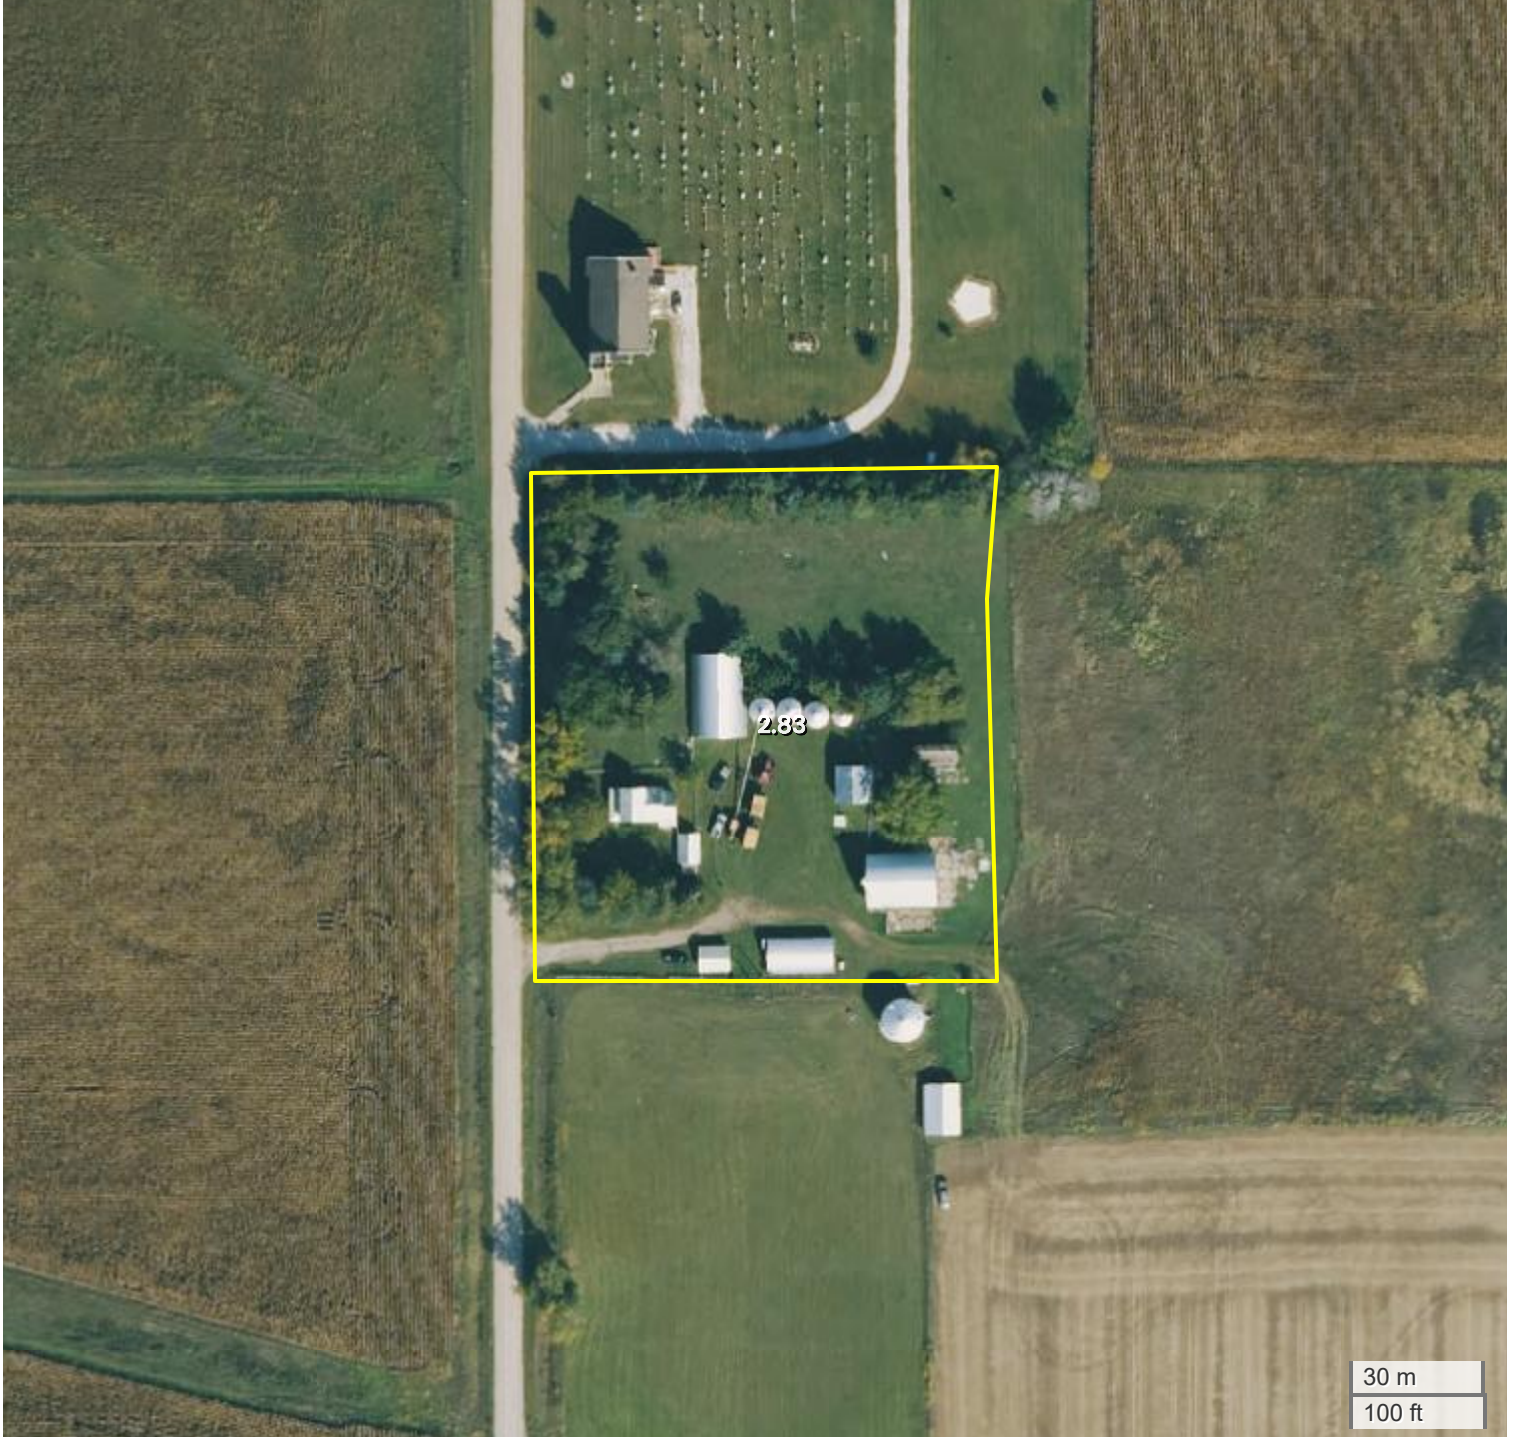

TRACT 8
AERIAL MAP

Center: 42.158542, -94.551262

23-85N-32W
Cedar Township
Greene County, IA

FarmWorth, LLC makes no representations or warranties, express or implied, as to the accuracy of any information, data, numerical values, boundaries, or any other information generated through the use of FarmWorth.com. User is solely responsible for independently investigating and determining all information provided through FarmWorth.com prior to use and waives any and all claims against FarmWorth, LLC for any inaccuracies or inconsistencies in the information and/or data.