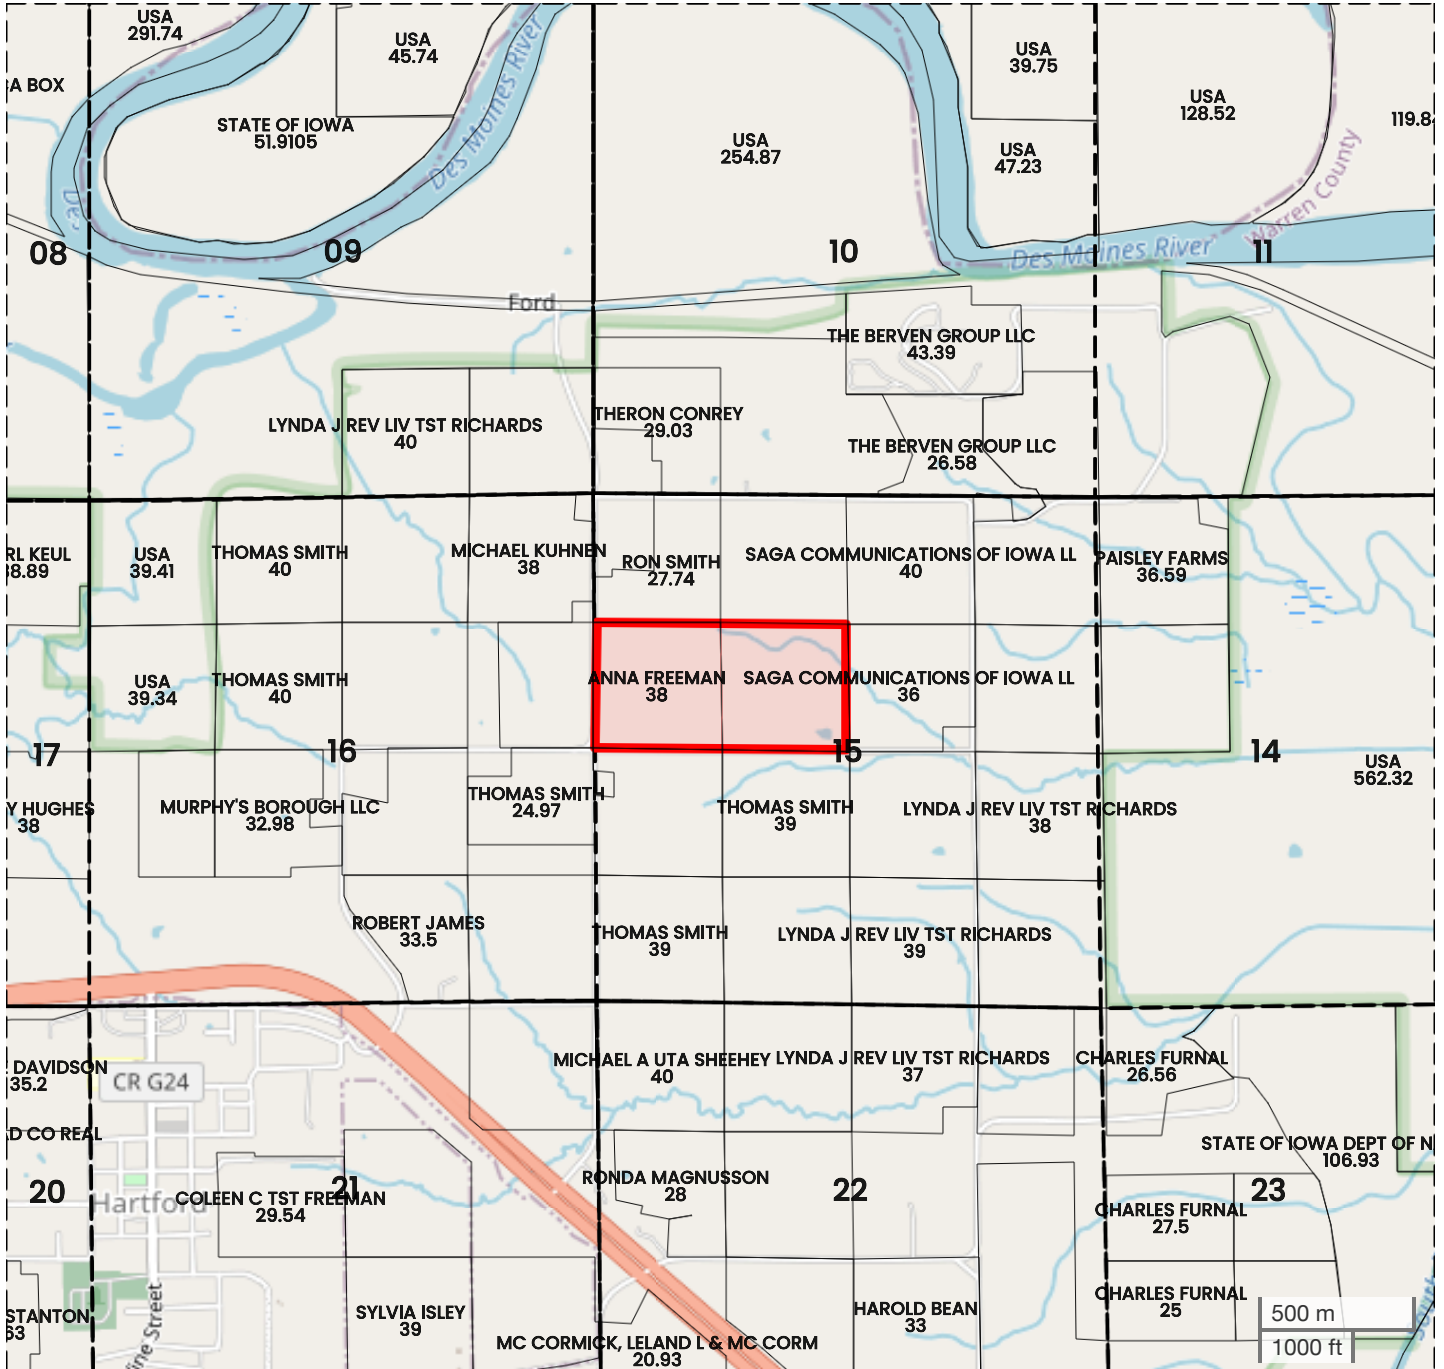

ANNA FREEMAN FARM (77.00 AC TOTAL, 49.65 AC TILLABLE)

PLAT MAP

Center: 41.473978, -93.381388

15-77N-22W

Richland Township

Warren County, IA

FarmWorth, LLC makes no representations or warranties, express or implied, as to the accuracy of any information, data, numerical values, boundaries, or any other information generated through the use of FarmWorth.com. User is solely responsible for independently investigating and determining all information provided through FarmWorth.com prior to use and waives any and all claims against FarmWorth, LLC for any inaccuracies or inconsistencies in the information and/or data.