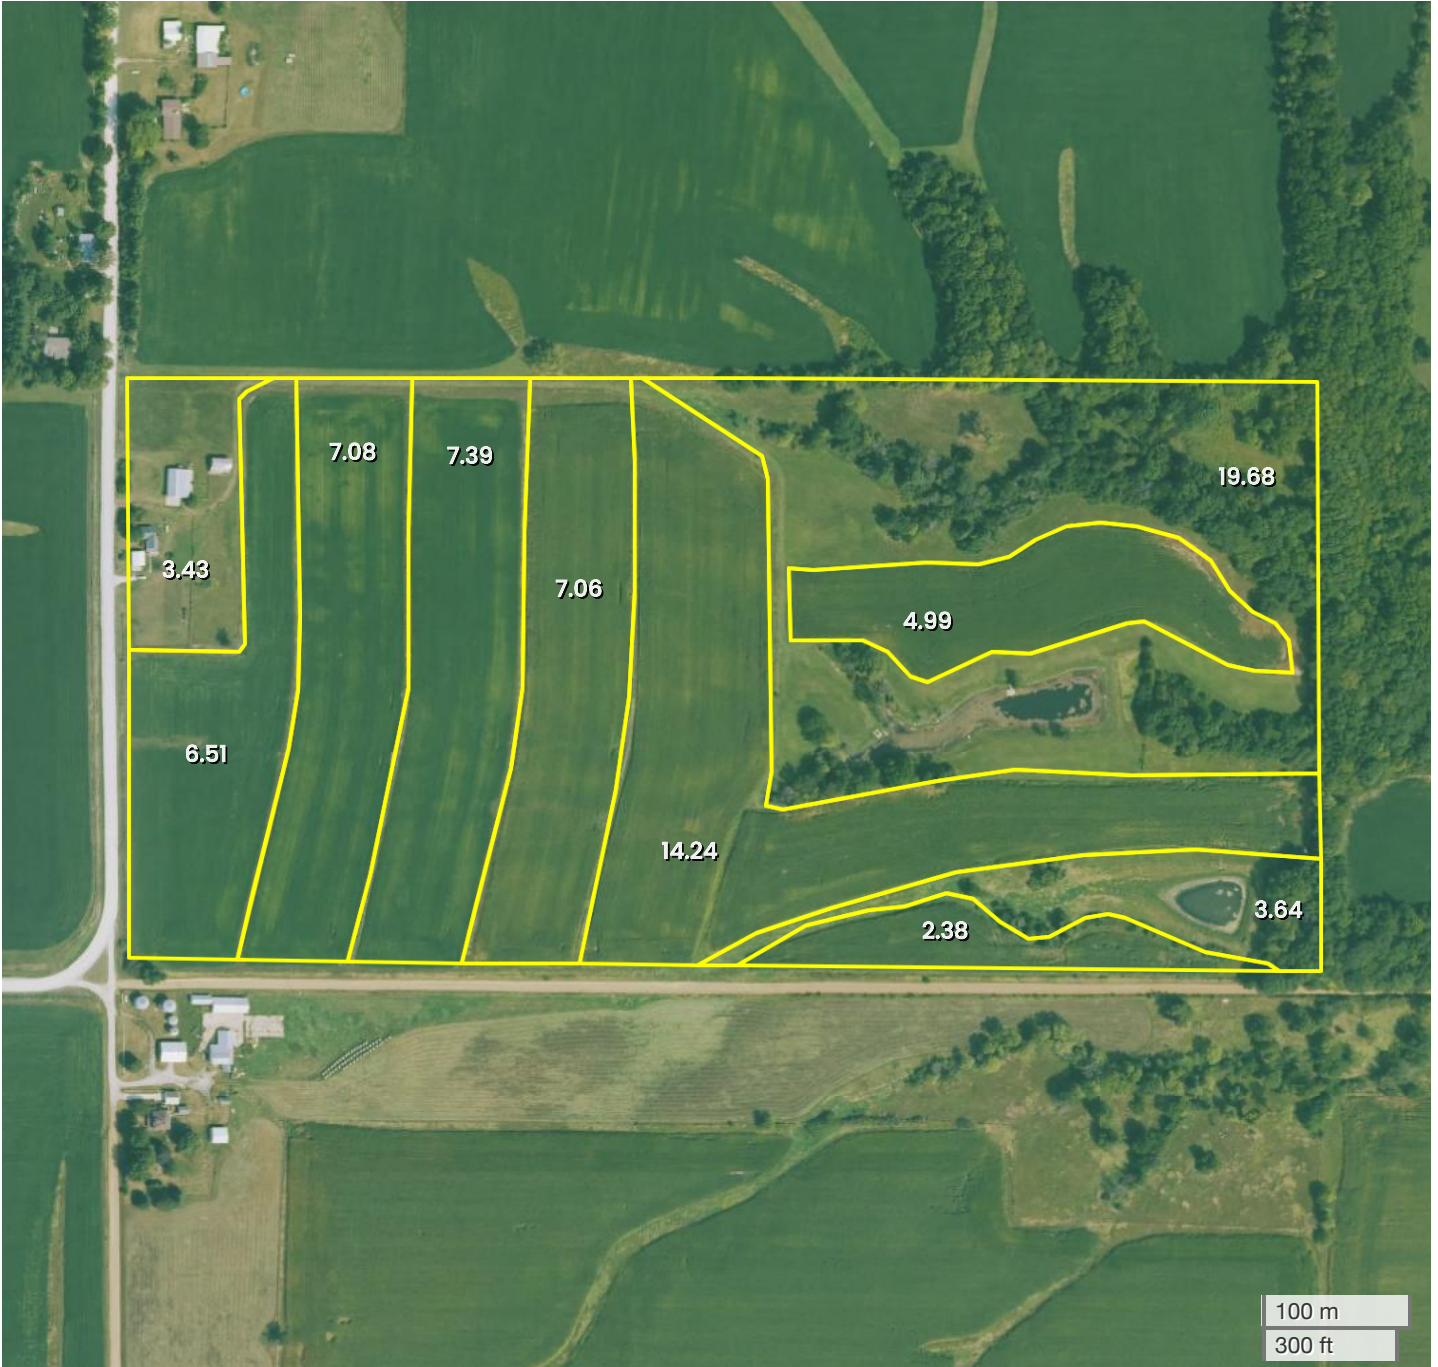

ANNA FREEMAN FARM (77.00 AC TOTAL, 49.65 AC TILLABLE)

# AERIAL MAP

100 m  
300 ft

Center: 41.474066, -93.381297

15-77N-22W

Richland Township

Warren County, IA

FarmWorth, LLC makes no representations or warranties, express or implied, as to the accuracy of any information, data, numerical values, boundaries, or any other information generated through the use of FarmWorth.com. User is solely responsible for independently investigating and determining all information provided through FarmWorth.com prior to use and waives any and all claims against FarmWorth, LLC for any inaccuracies or inconsistencies in the information and/or data.