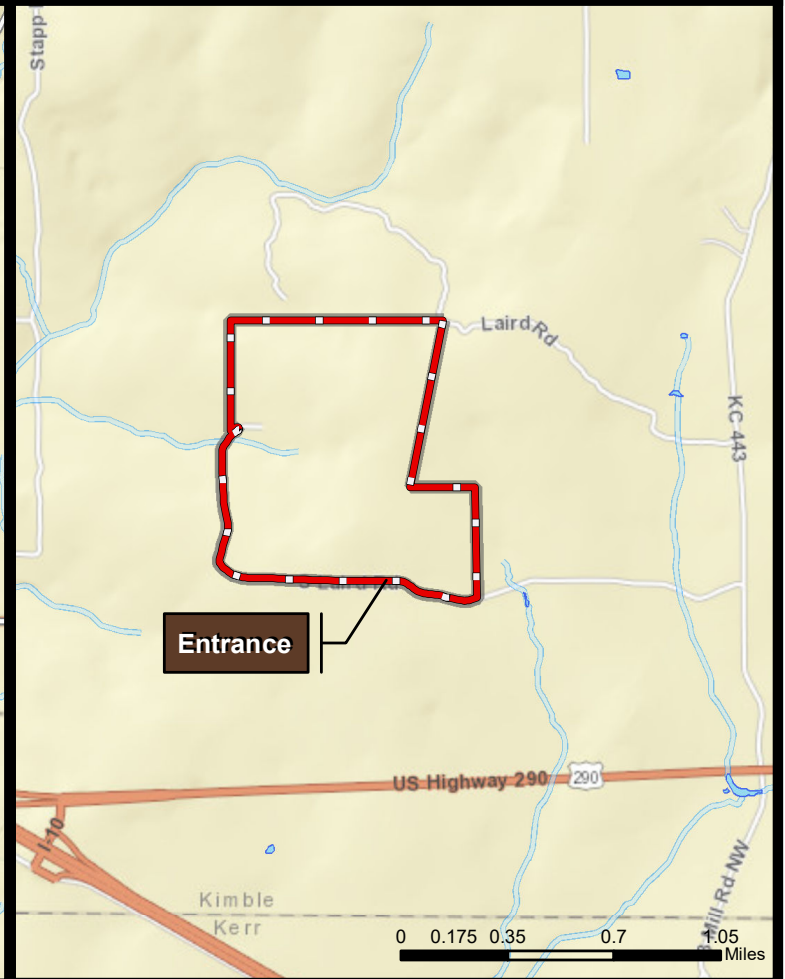

FIVE BUCK RANCH | 300.05 ± AC | KIMBLE

1 inch = 3,333.33 feet

112 N. Edison St., Fredericksburg, TX 78624
 Jeremy Lacy (830) 225-0595
www.AndersRanchRealty.com

Anders Realty
 PURVEYORS OF FINE TEXAS RANCHES

FIVE BUCK RANCH | 300.05 ± AC | KIMBLE

1 inch = 535.89 feet

0 0.045 0.09 0.135 Miles

112 N. Edison St., Fredericksburg, TX 78624

Jeremy Lacy (830) 225-0595

www.AndersRanchRealty.com

Anders Realty
PURVEYORS OF FINE TEXAS RANCHES

FIVE BUCK RANCH | 300.05 ± AC | KIMBLE

State Well #: 172949
Driller's Report
Date Drilled: 1/31/2009
Water Level: - 215 ft
Well Depth: 280 ft
Yield: 7 GPM

1 inch = 666.67 feet

0 0.06 0.12 0.18 Miles

112 N. Edison St., Fredericksburg, TX 78624