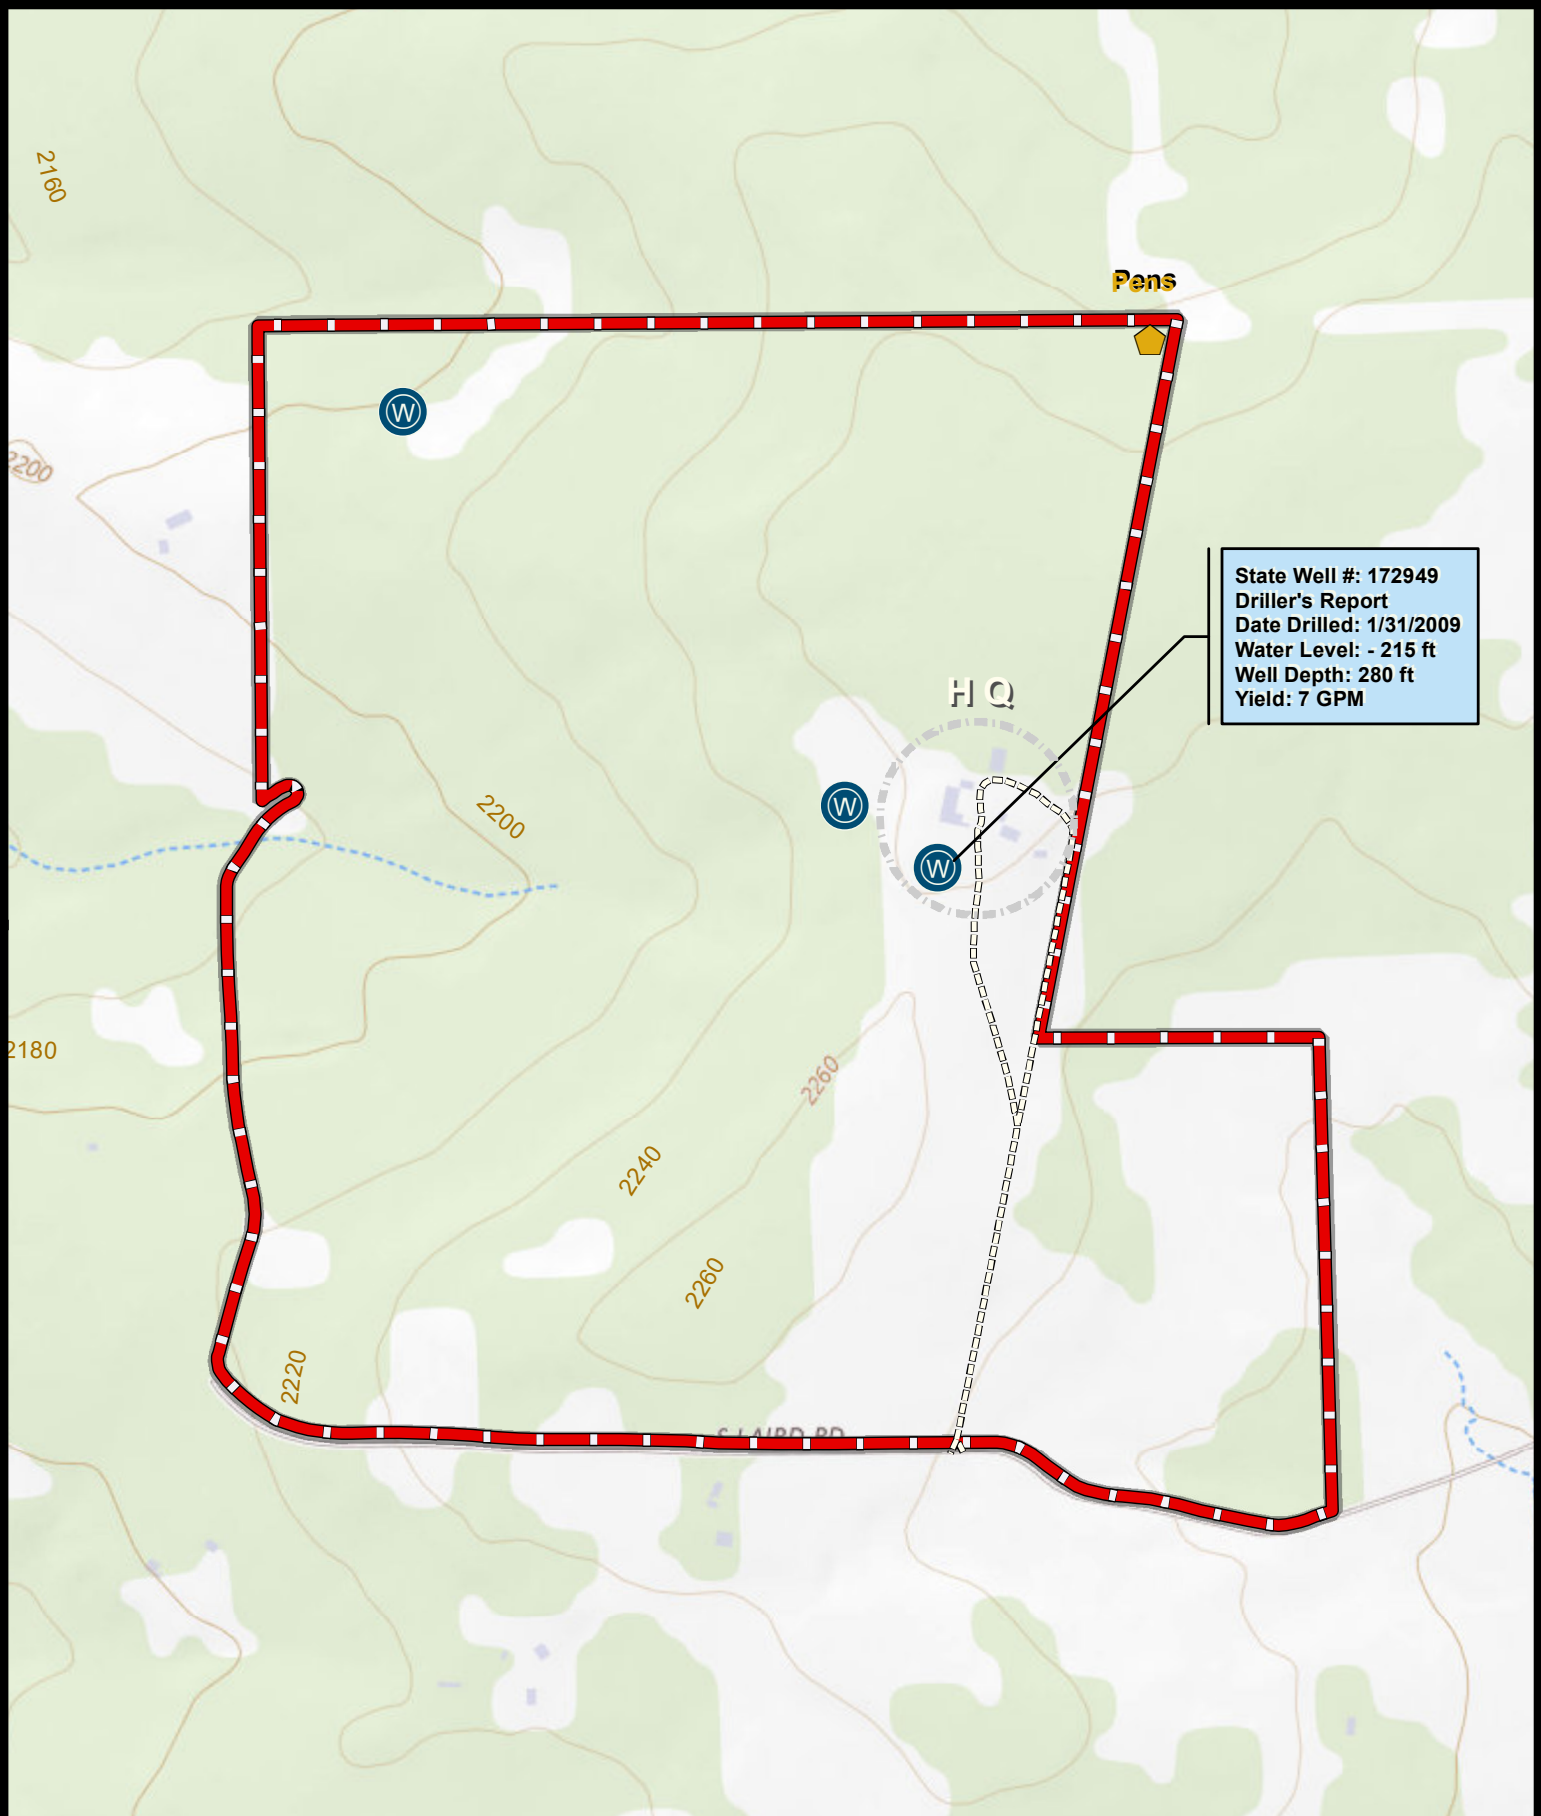

FIVE BUCK RANCH | 300.05 ± AC | KIMBLE

State Well #: 172949
Driller's Report
Date Drilled: 1/31/2009
Water Level: - 215 ft
Well Depth: 280 ft
Yield: 7 GPM

1 inch = 666.67 feet

0 0.06 0.12 0.18 Miles

112 N. Edison St., Fredericksburg, TX 78624

FIVE BUCK RANCH | 300.05 ± AC | KIMBLE

SOIL DESCRIPTION

-  PTB - Purves-Tarrant association, gently undulating (186.70± ac)
-  TaC - Tarrant soils, undulating (0.01± ac)
-  TaC - Tarrant soils, undulating (81.67± ac)
-  VaB - Valera clay, 1-3% slopes (26.59± ac)