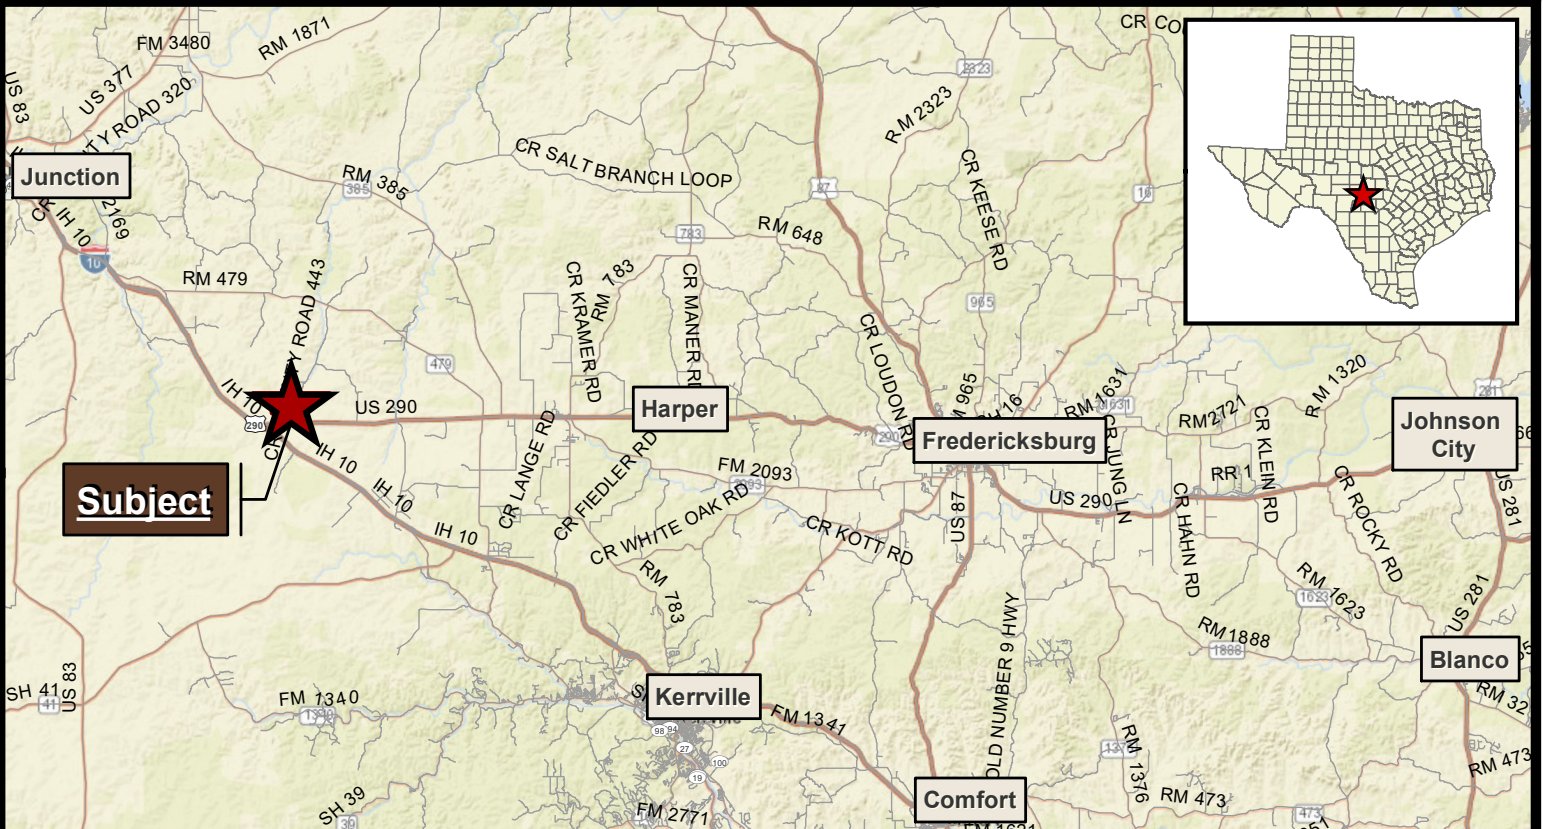

FIVE BUCK RANCH | 300.05 ± AC | KIMBLE

1 inch = 3,333.33 feet

112 N. Edison St., Fredericksburg, TX 78624
Jeremy Lacy (830) 225-0595
www.AndersRanchRealty.com

Anders Realty
PURVEYORS OF FINE TEXAS RANCHES