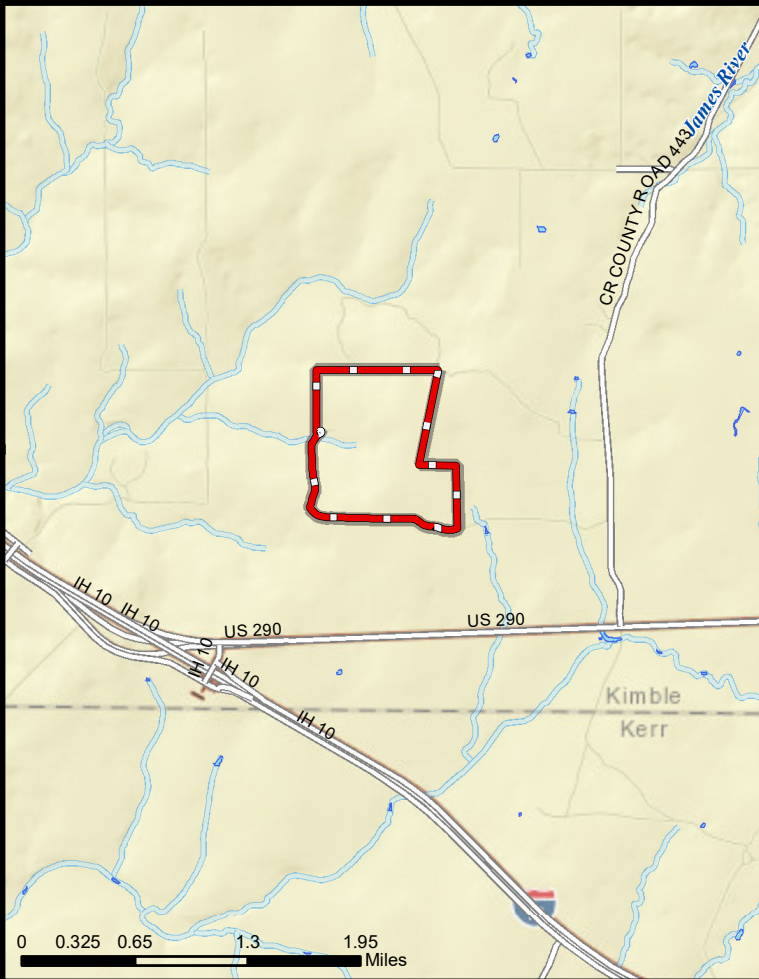

FIVE BUCK RANCH | 300.05 ± AC | KIMBLE

1 inch = 3,333.33 feet

112 N. Edison St., Fredericksburg, TX 78624
 Jeremy Lacy (830) 225-0595
www.AndersRanchRealty.com

Anders Realty
 PURVEYORS OF FINE TEXAS RANCHES

FIVE BUCK RANCH | 300.05 ± AC | KIMBLE

1 inch = 535.89 feet

0 0.045 0.09 0.135 Miles

112 N. Edison St., Fredericksburg, TX 78624

Jeremy Lacy (830) 225-0595

www.AndersRanchRealty.com

Anders Realty
PURVEYORS OF FINE TEXAS RANCHES

FIVE BUCK RANCH | 300.05 ± AC | KIMBLE

State Well #: 172949
Driller's Report
Date Drilled: 1/31/2009
Water Level: - 215 ft
Well Depth: 280 ft
Yield: 7 GPM

1 inch = 666.67 feet

0 0.06 0.12 0.18 Miles

112 N. Edison St., Fredericksburg, TX 78624