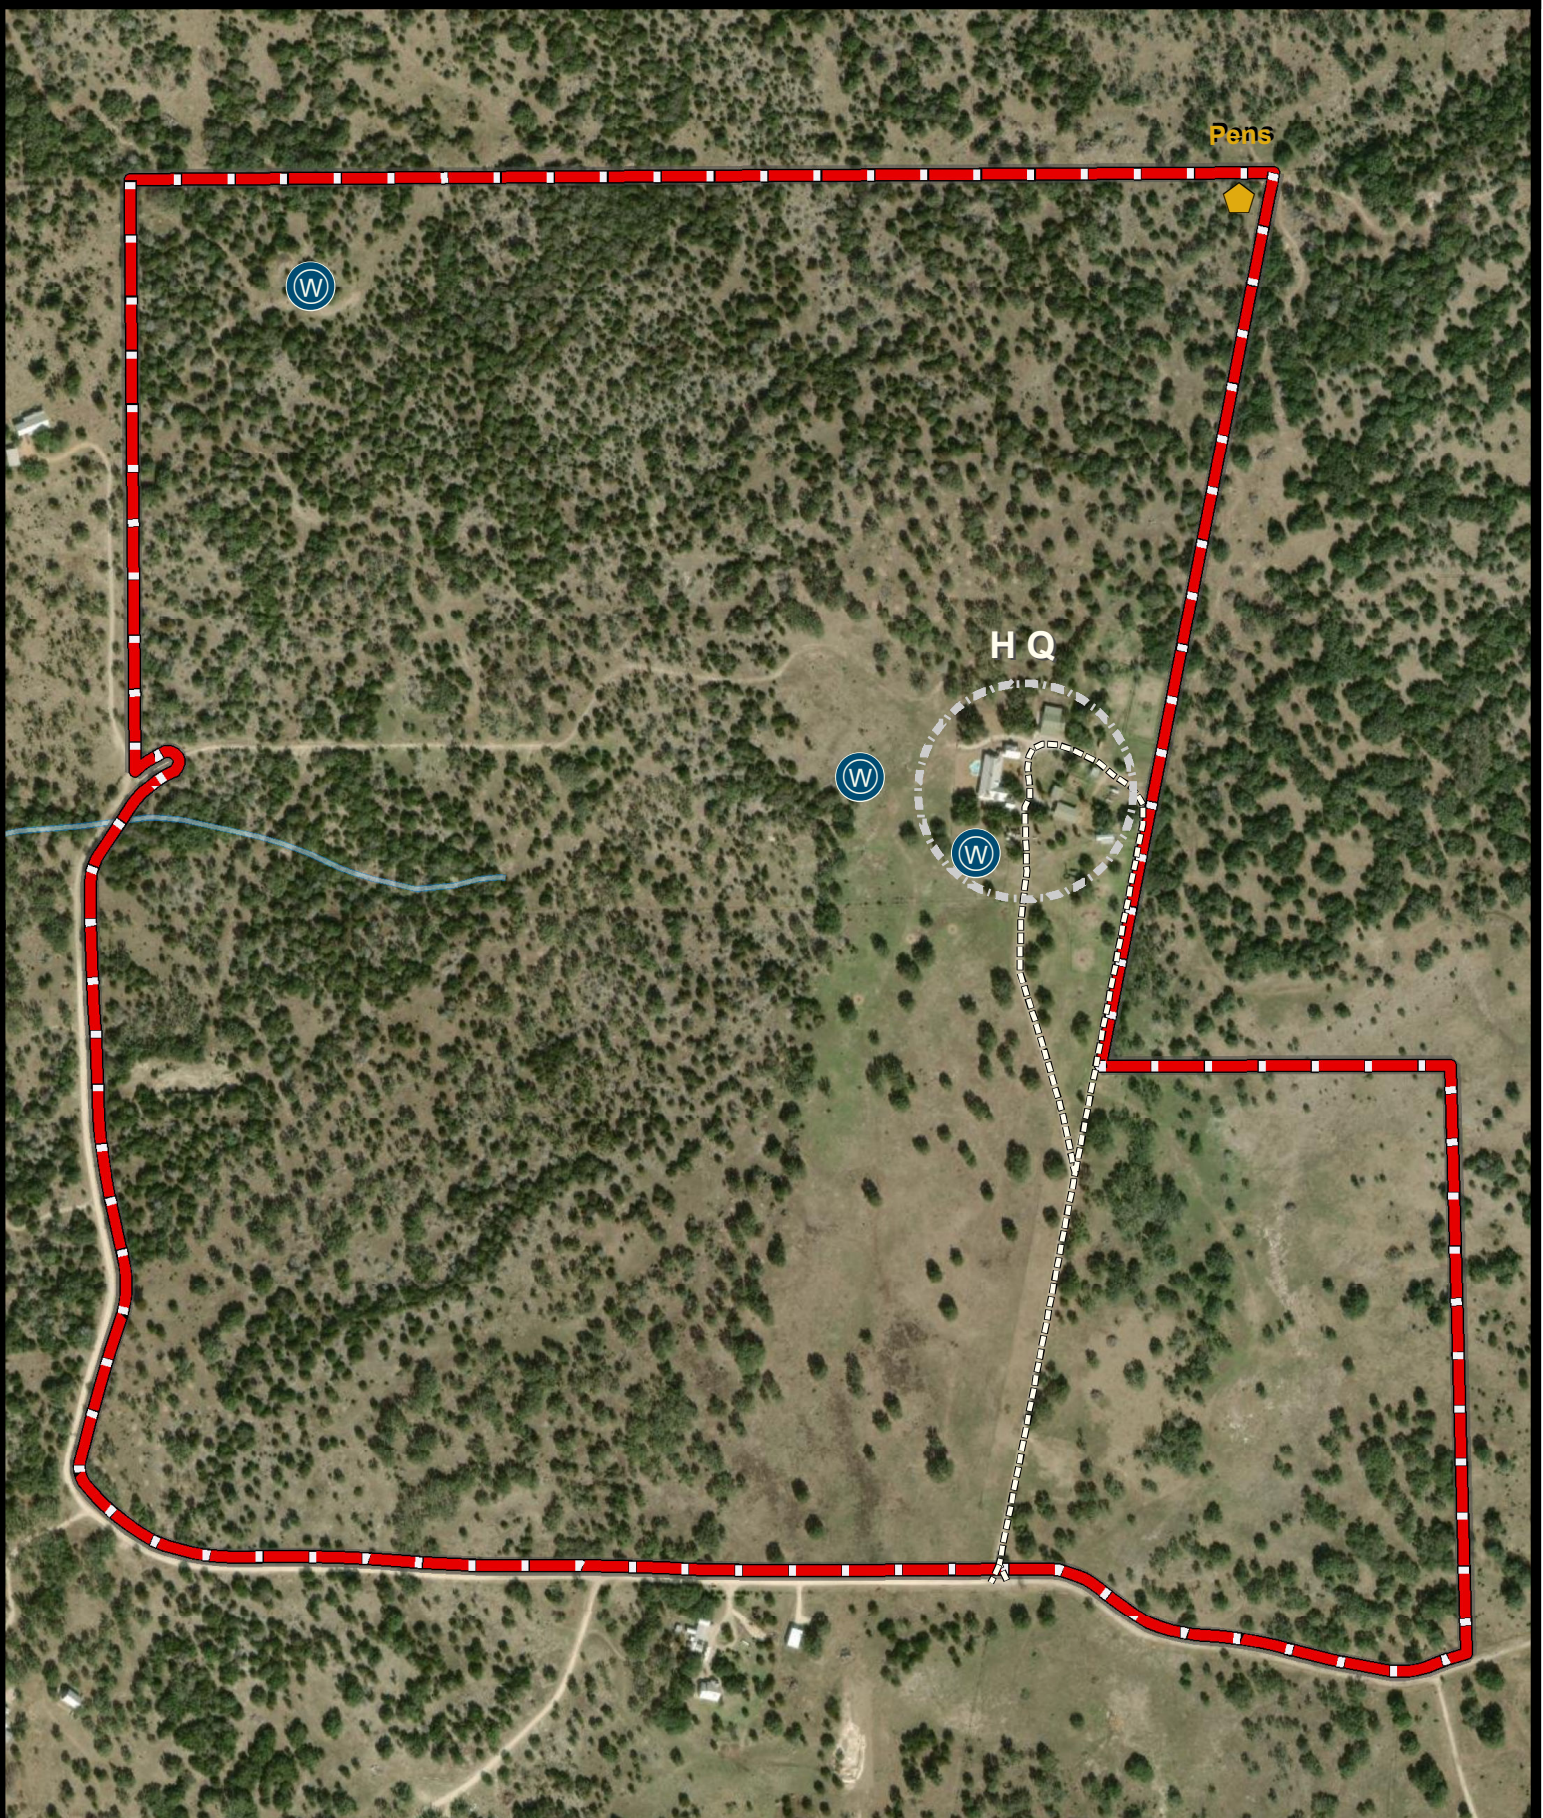

FIVE BUCK RANCH | 300.05 ± AC | KIMBLE

1 inch = 3,333.33 feet

112 N. Edison St., Fredericksburg, TX 78624
 Jeremy Lacy (830) 225-0595
www.AndersRanchRealty.com

Anders Realty
 PURVEYORS OF FINE TEXAS RANCHES

FIVE BUCK RANCH | 300.05 ± AC | KIMBLE

1 inch = 535.89 feet

0 0.045 0.09 0.135 Miles

112 N. Edison St., Fredericksburg, TX 78624

Jeremy Lacy (830) 225-0595

www.AndersRanchRealty.com

Anders Realty
PURVEYORS OF FINE TEXAS RANCHES

FIVE BUCK RANCH | 300.05 ± AC | KIMBLE

State Well #: 172949
Driller's Report
Date Drilled: 1/31/2009
Water Level: - 215 ft
Well Depth: 280 ft
Yield: 7 GPM

1 inch = 666.67 feet

0 0.06 0.12 0.18 Miles

112 N. Edison St., Fredericksburg, TX 78624

FIVE BUCK RANCH | 300.05 ± AC | KIMBLE

SOIL DESCRIPTION

-  PTB - Purves-Tarrant association, gently undulating (186.70± ac)
-  TaC - Tarrant soils, undulating (0.01± ac)
-  TaC - Tarrant soils, undulating (81.67± ac)
-  VaB - Valera clay, 1-3% slopes (26.59± ac)