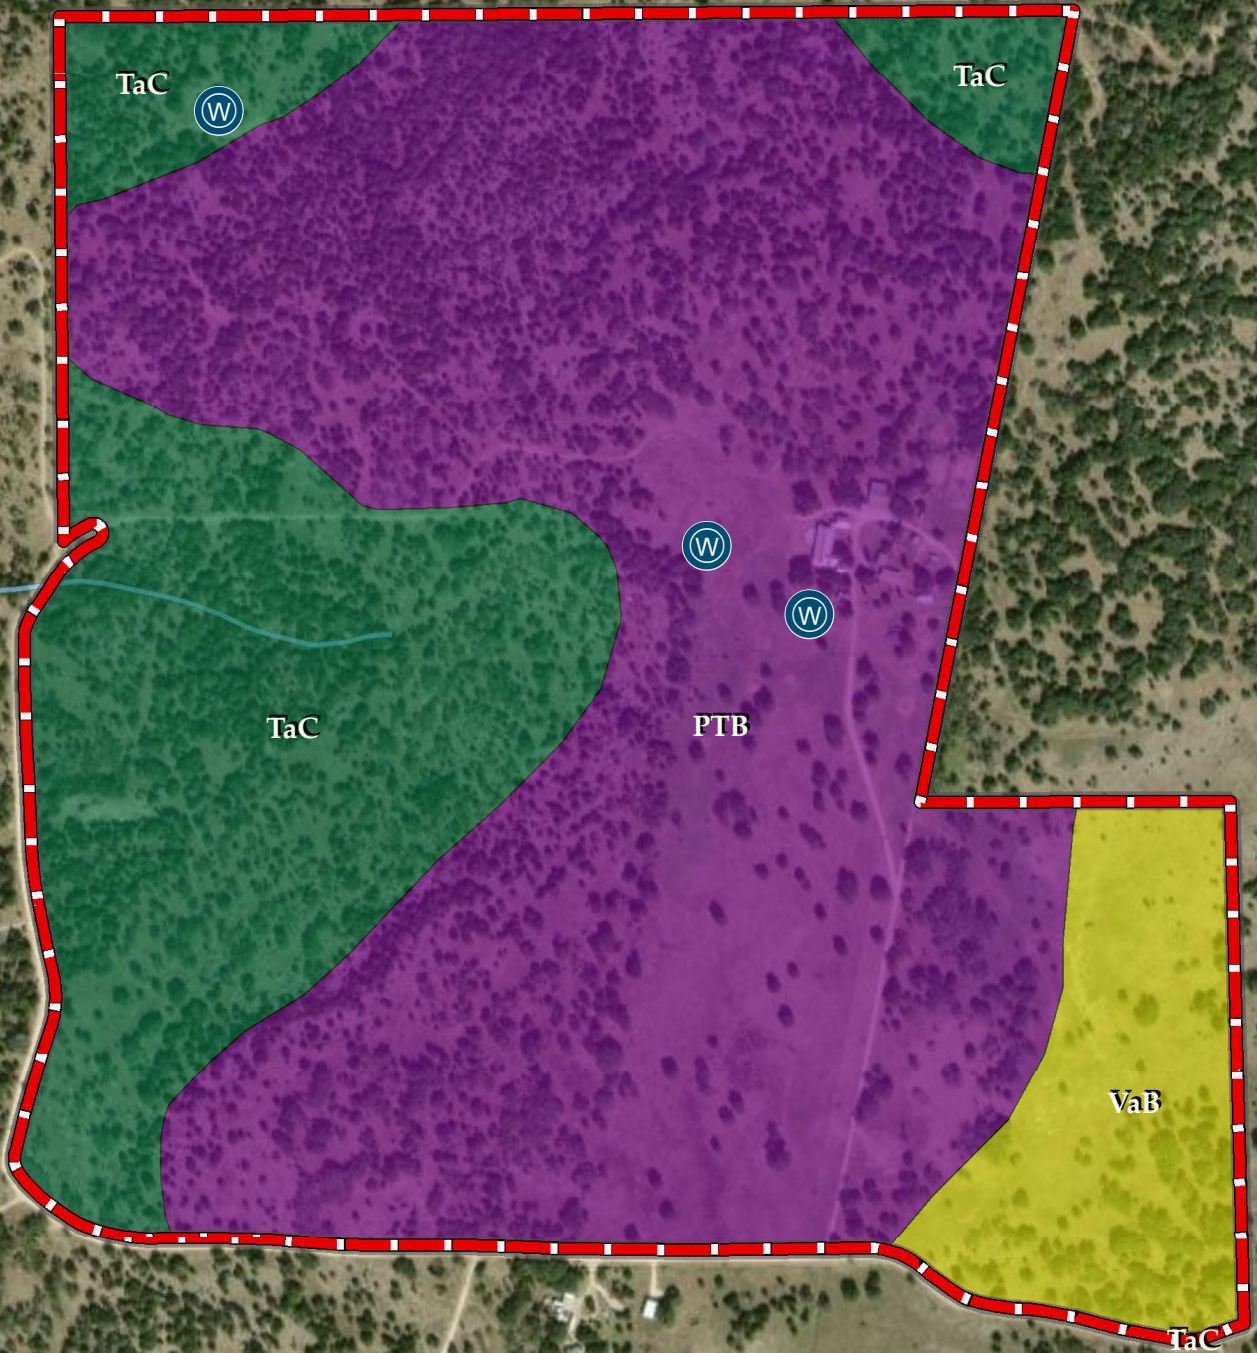

FIVE BUCK RANCH | 300.05 ± AC | KIMBLE

State Well #: 172949
Driller's Report
Date Drilled: 1/31/2009
Water Level: - 215 ft
Well Depth: 280 ft
Yield: 7 GPM

1 inch = 666.67 feet

0 0.06 0.12 0.18 Miles

112 N. Edison St., Fredericksburg, TX 78624

FIVE BUCK RANCH | 300.05 ± AC | KIMBLE

1 inch = 3,250 feet

112 N. Edison St., Fredericksburg, TX 78624
 Jeremy Lacy (830) 225-0595
www.AndersRanchRealty.com

Anders Realty
 PURVEYORS OF FINE TEXAS RANCHES

FIVE BUCK RANCH | 300.05 ± AC | KIMBLE

SOIL DESCRIPTION

-  PTB - Purves-Tarrant association, gently undulating (186.70± ac)
-  TaC - Tarrant soils, undulating (0.01± ac)
-  TaC - Tarrant soils, undulating (81.67± ac)
-  VaB - Valera clay, 1-3% slopes (26.59± ac)

1 inch = 604.17 feet

0 0.055 0.11 0.165 Miles

112 N. Edison St., Fredericksburg, TX 78624
Jeremy Lacy (830) 225-0595
www.AndersRanchRealty.com

Anders Realty
PURVEYORS OF FINE TEXAS RANCHES