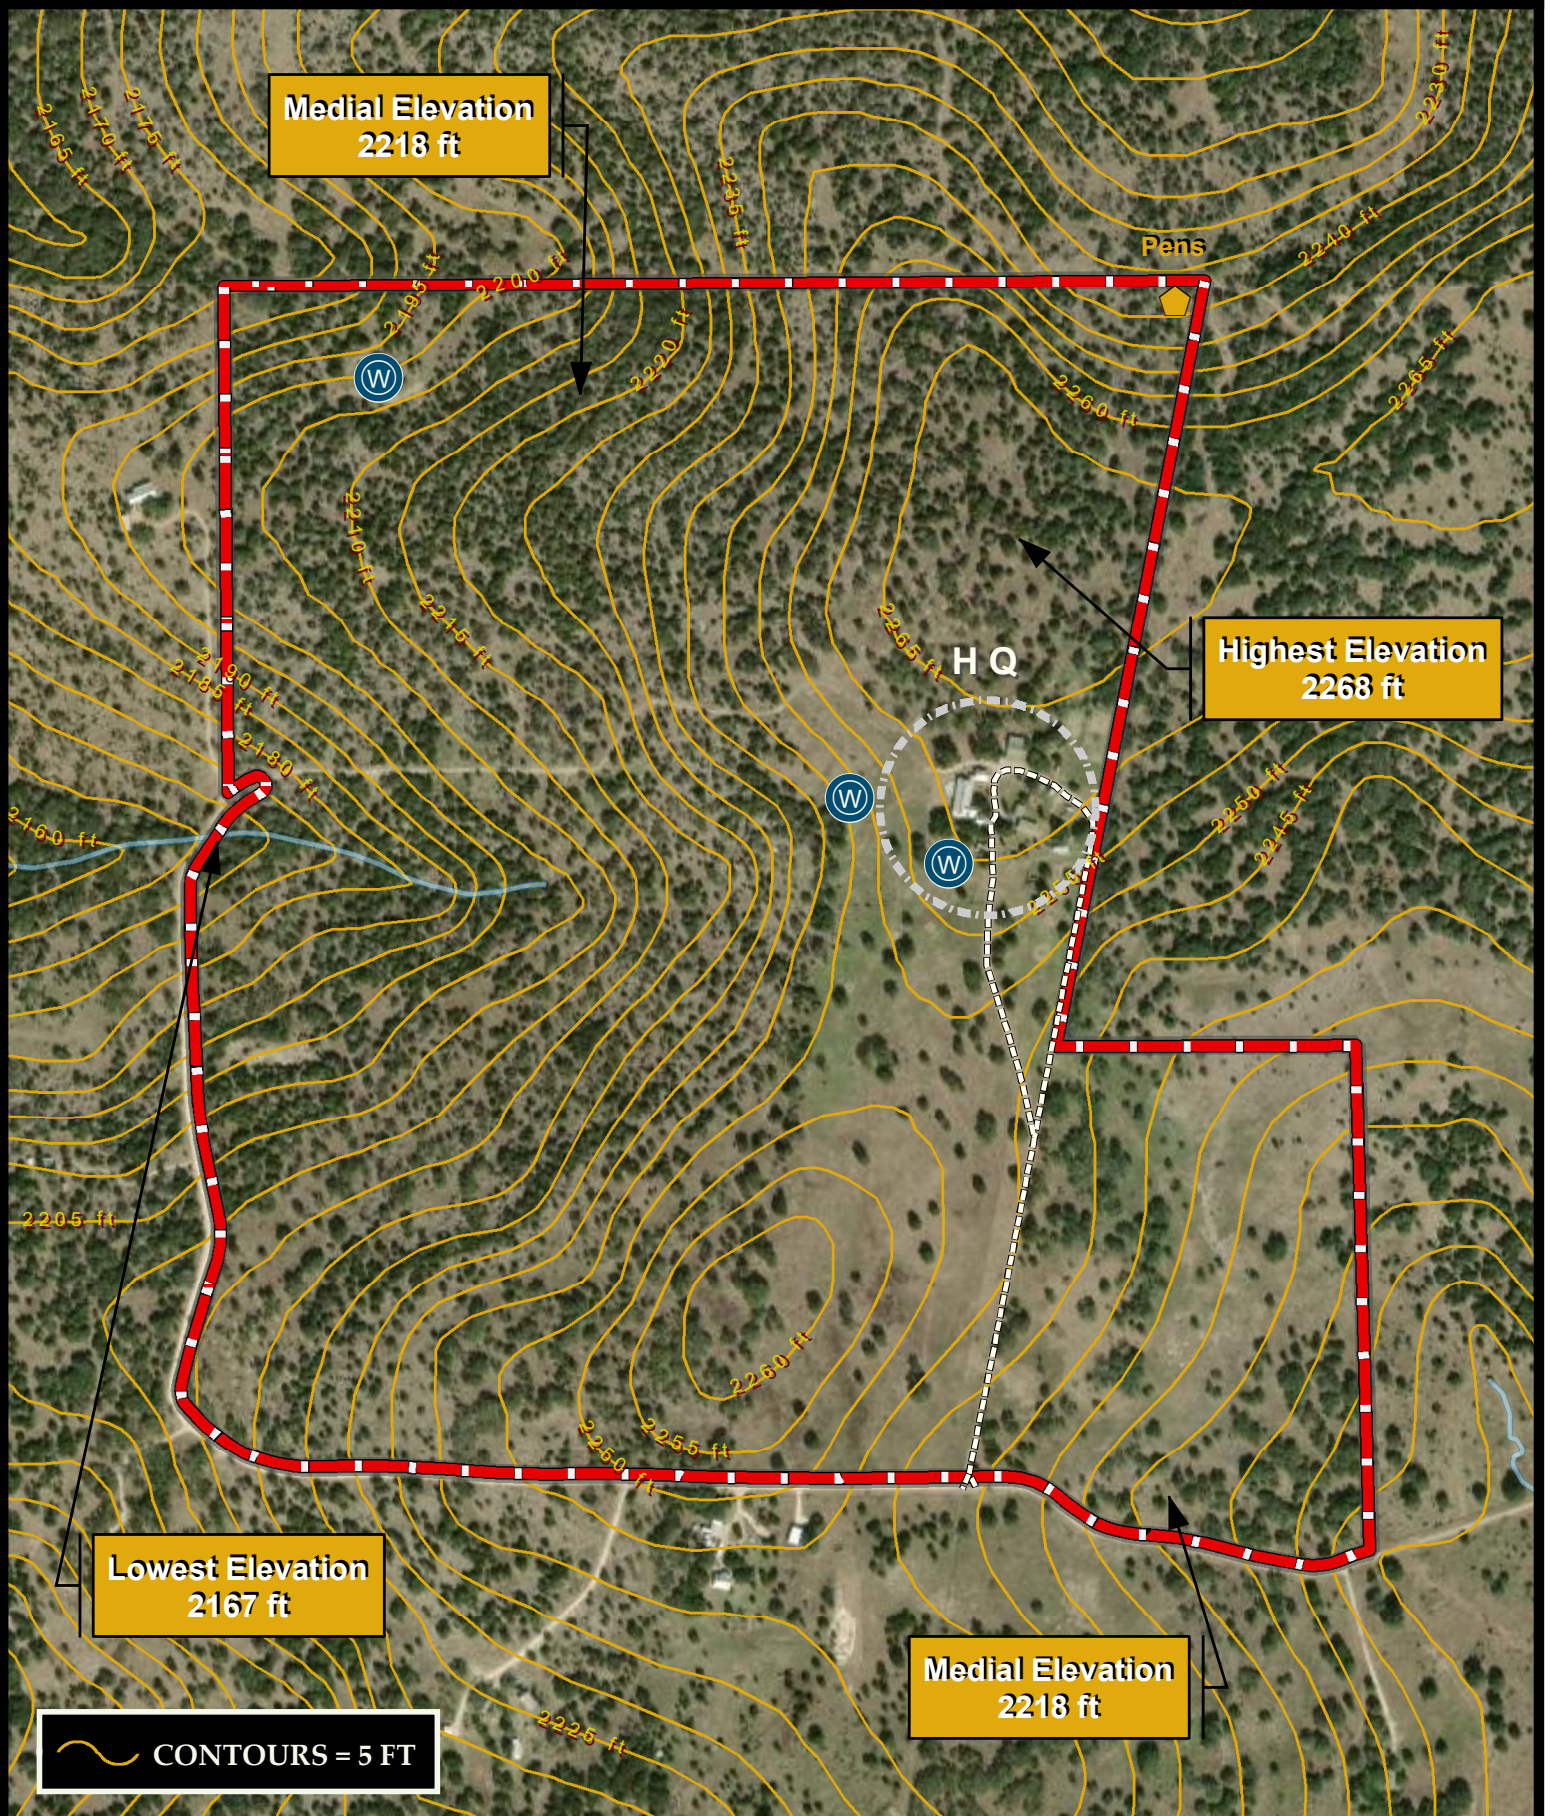

FIVE BUCK RANCH | 300.05 ± AC | KIMBLE

Lowest Elevation
2167 ft

Medial Elevation
2218 ft

Highest Elevation
2268 ft

Medial Elevation
2218 ft

CONTOURS = 5 FT

1 inch = 625 feet

0 0.055 0.11 0.165 Miles

112 N. Edison St., Fredericksburg, TX 78624

Jeremy Lacy (830) 225-0595

www.AndersRanchRealty.com

Anders Realty
PURVEYORS OF FINE TEXAS RANCHES