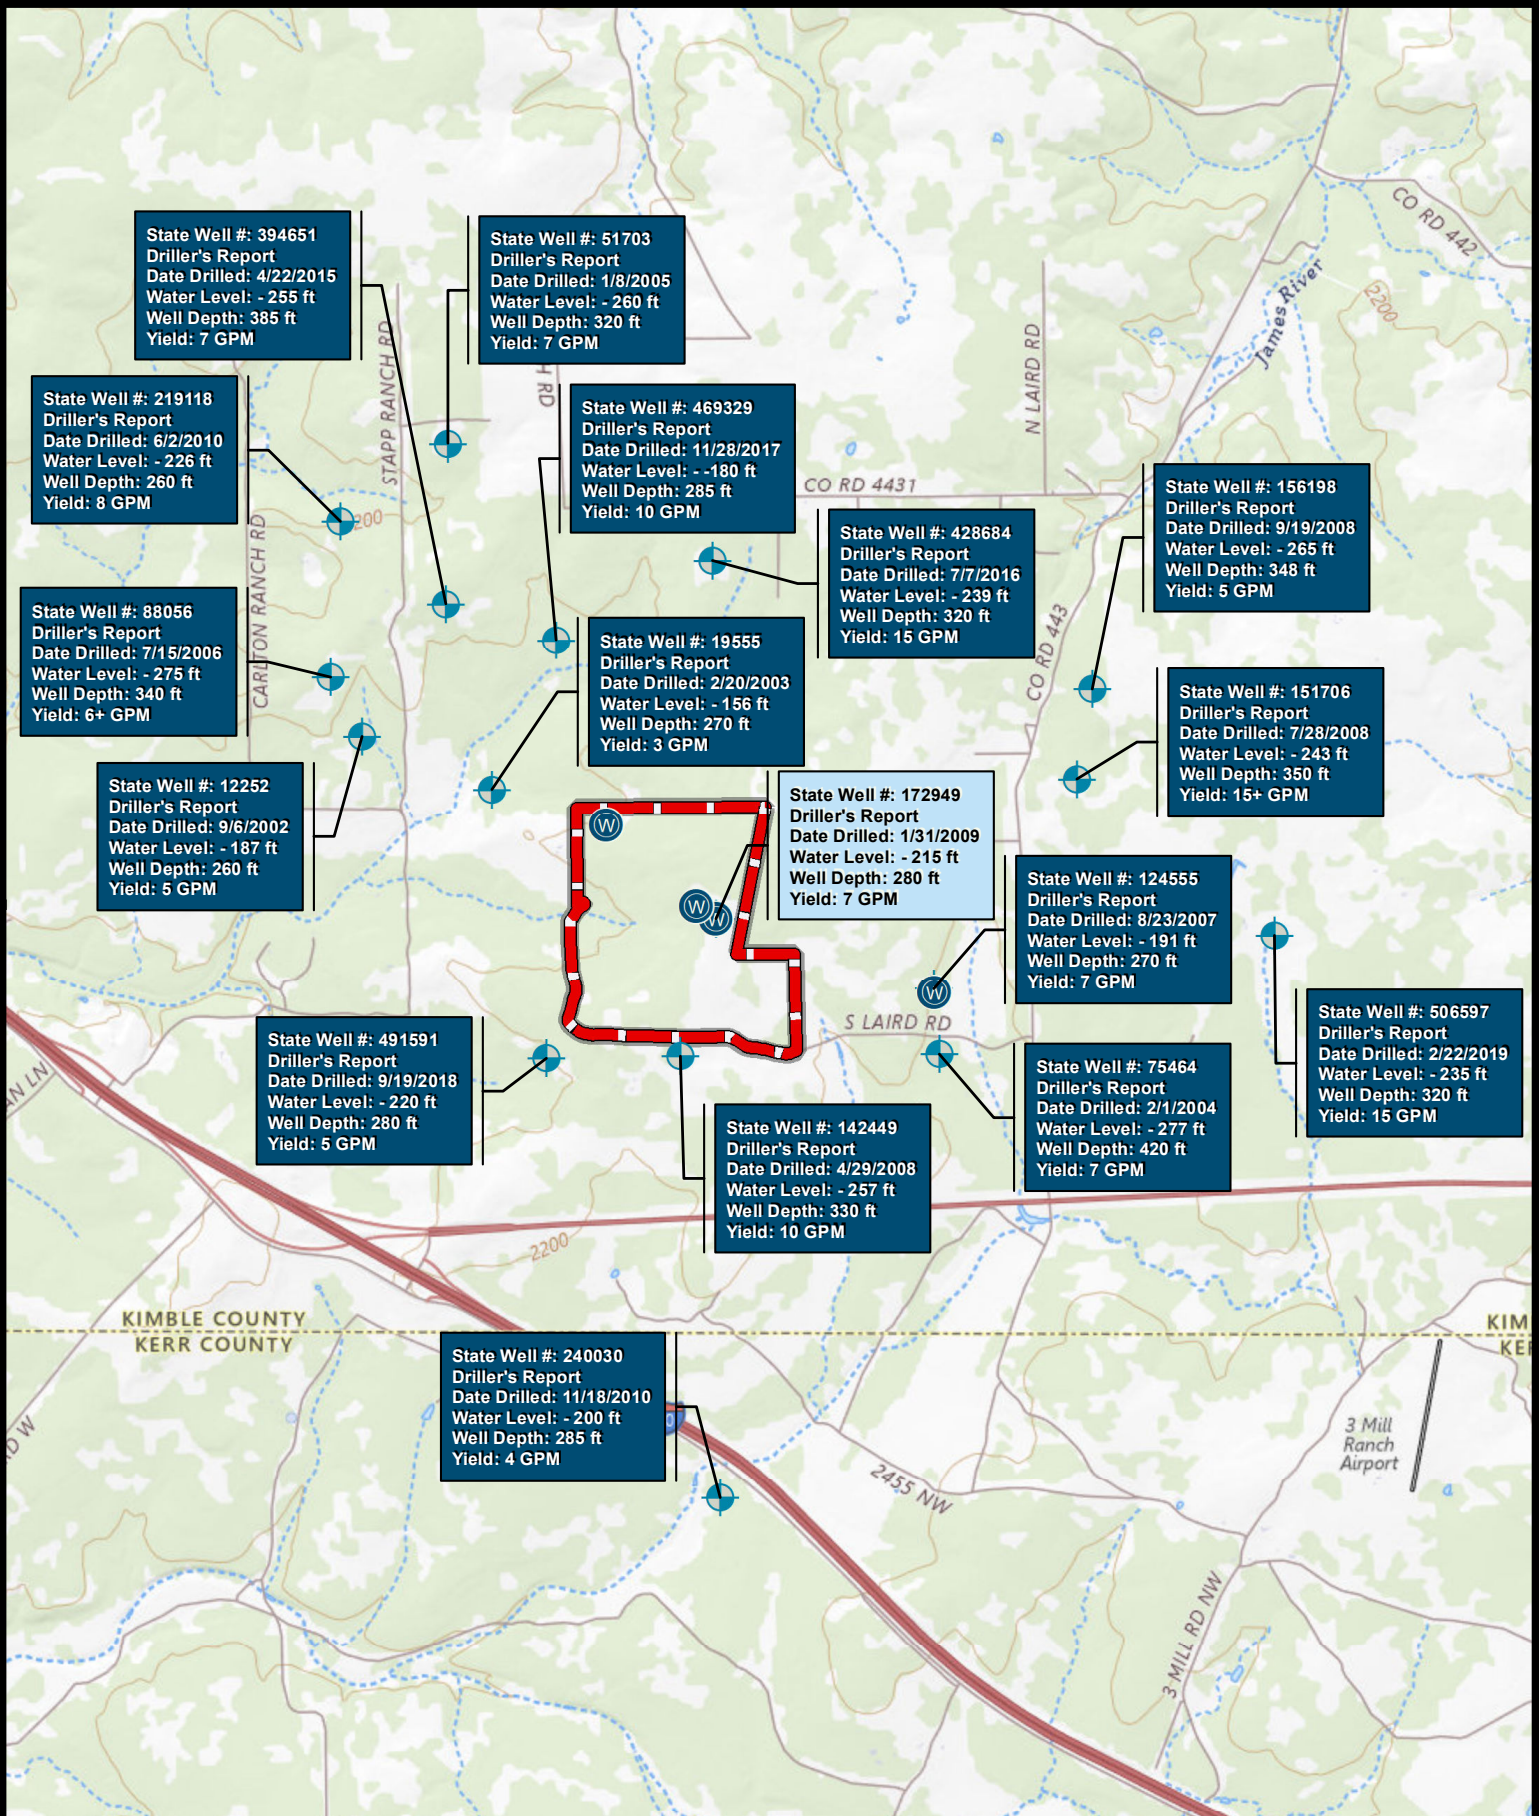

FIVE BUCK RANCH | 300.05 ± AC | KIMBLE

1 inch = 3,250 feet

112 N. Edison St., Fredericksburg, TX 78624
Jeremy Lacy (830) 225-0595
www.AndersRanchRealty.com

Anders Realty
PURVEYORS OF FINE TEXAS RANCHES