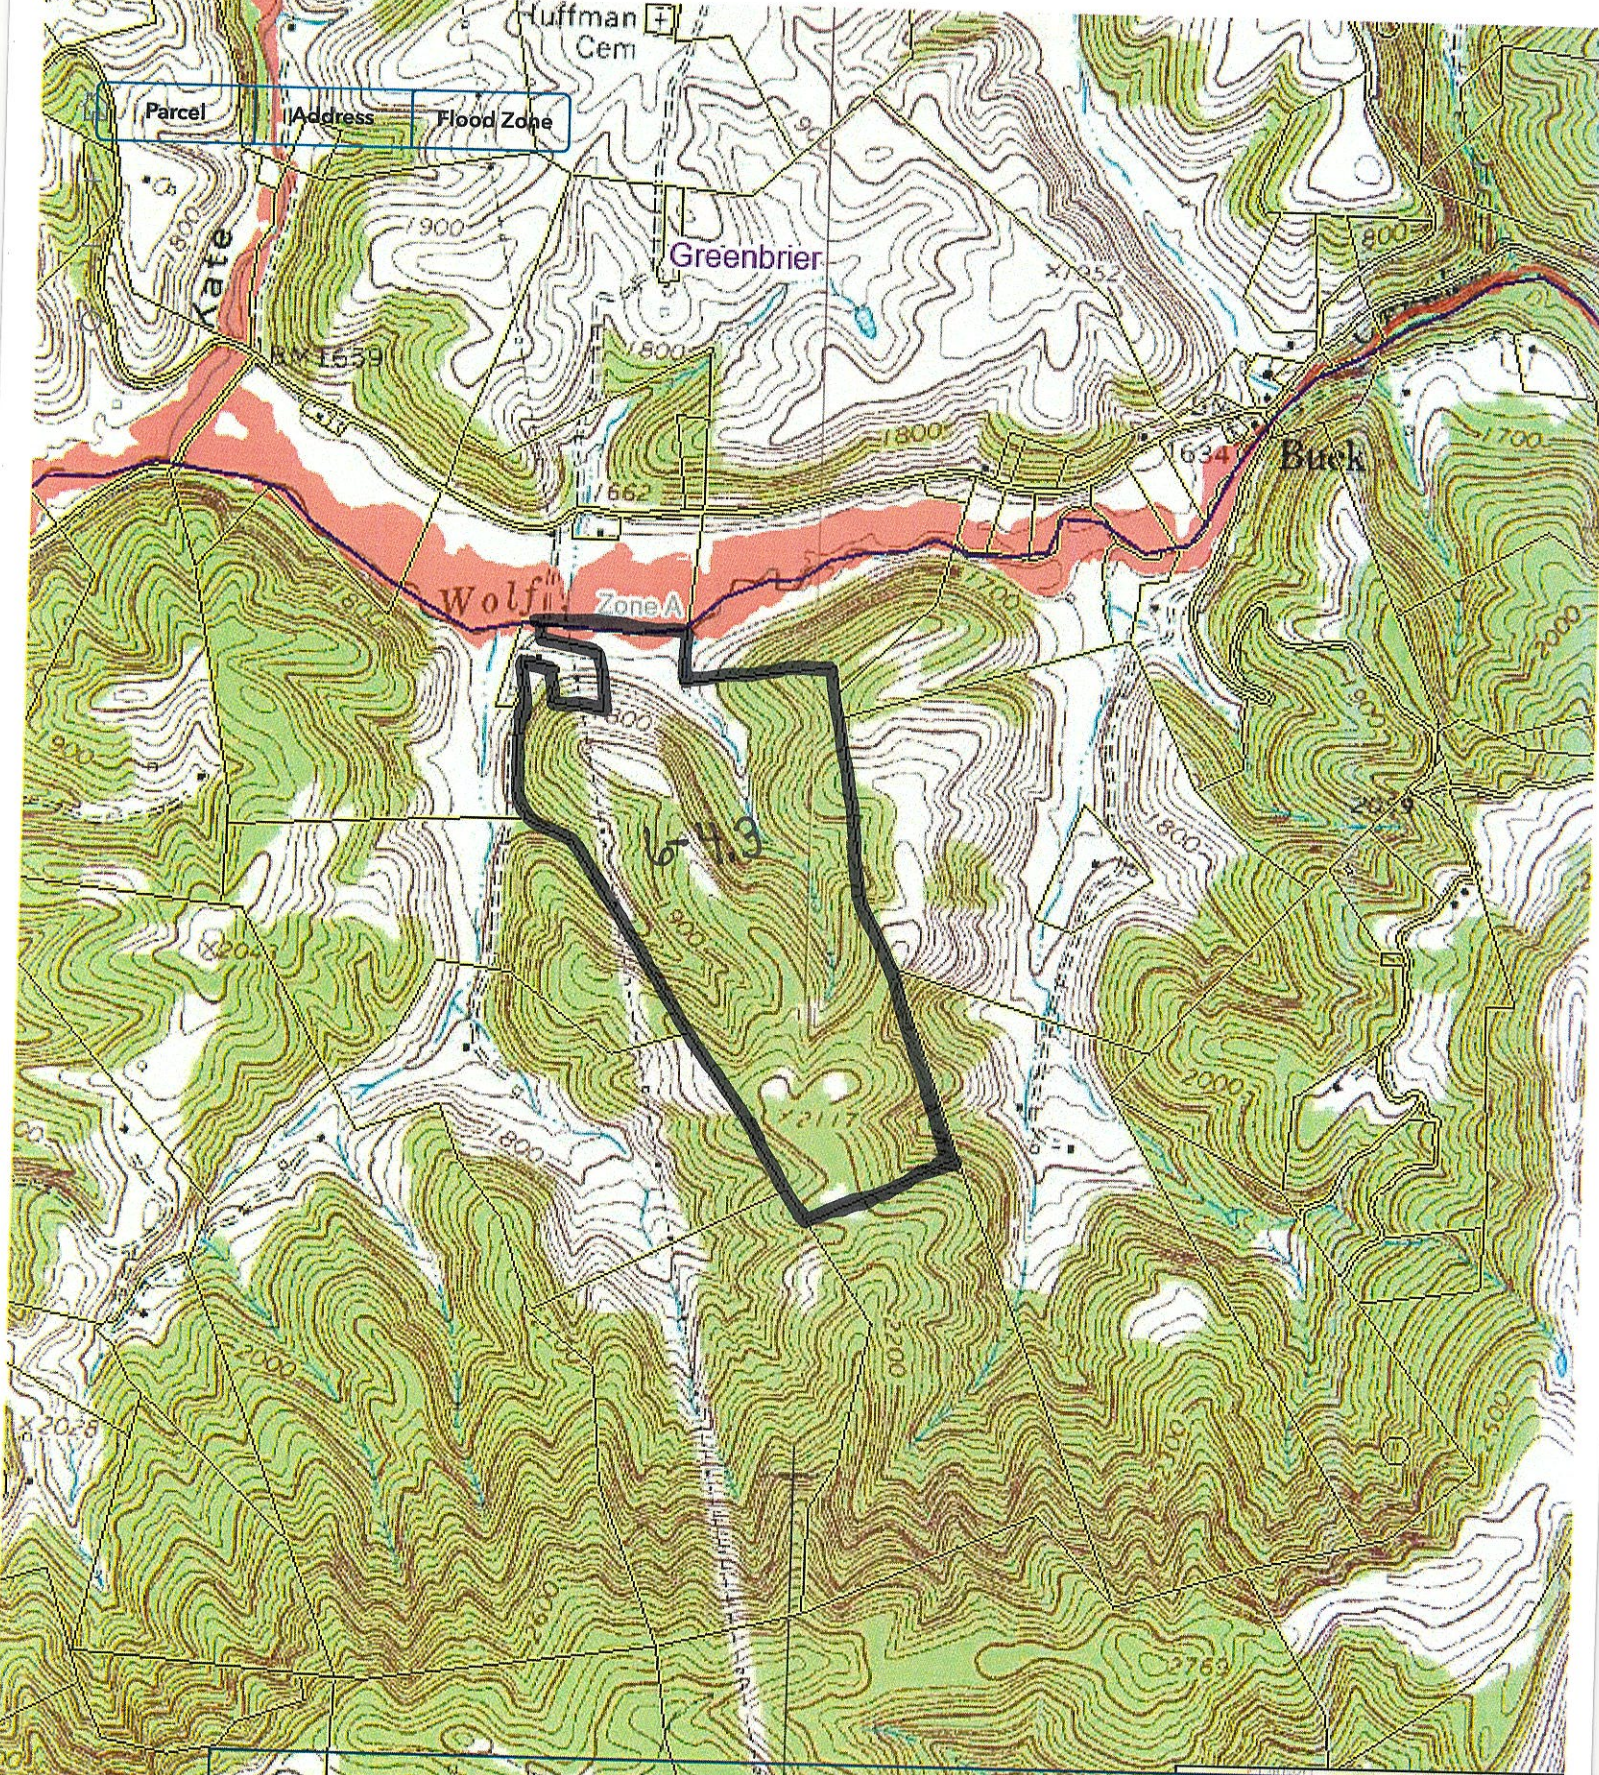

Parcel	Address	Flood Zone
--------	---------	------------

Click on a parcel to view its information

500 m

Scale - 1: 18,056
 17.608181, -80.769990
 37.594479, -80.832303