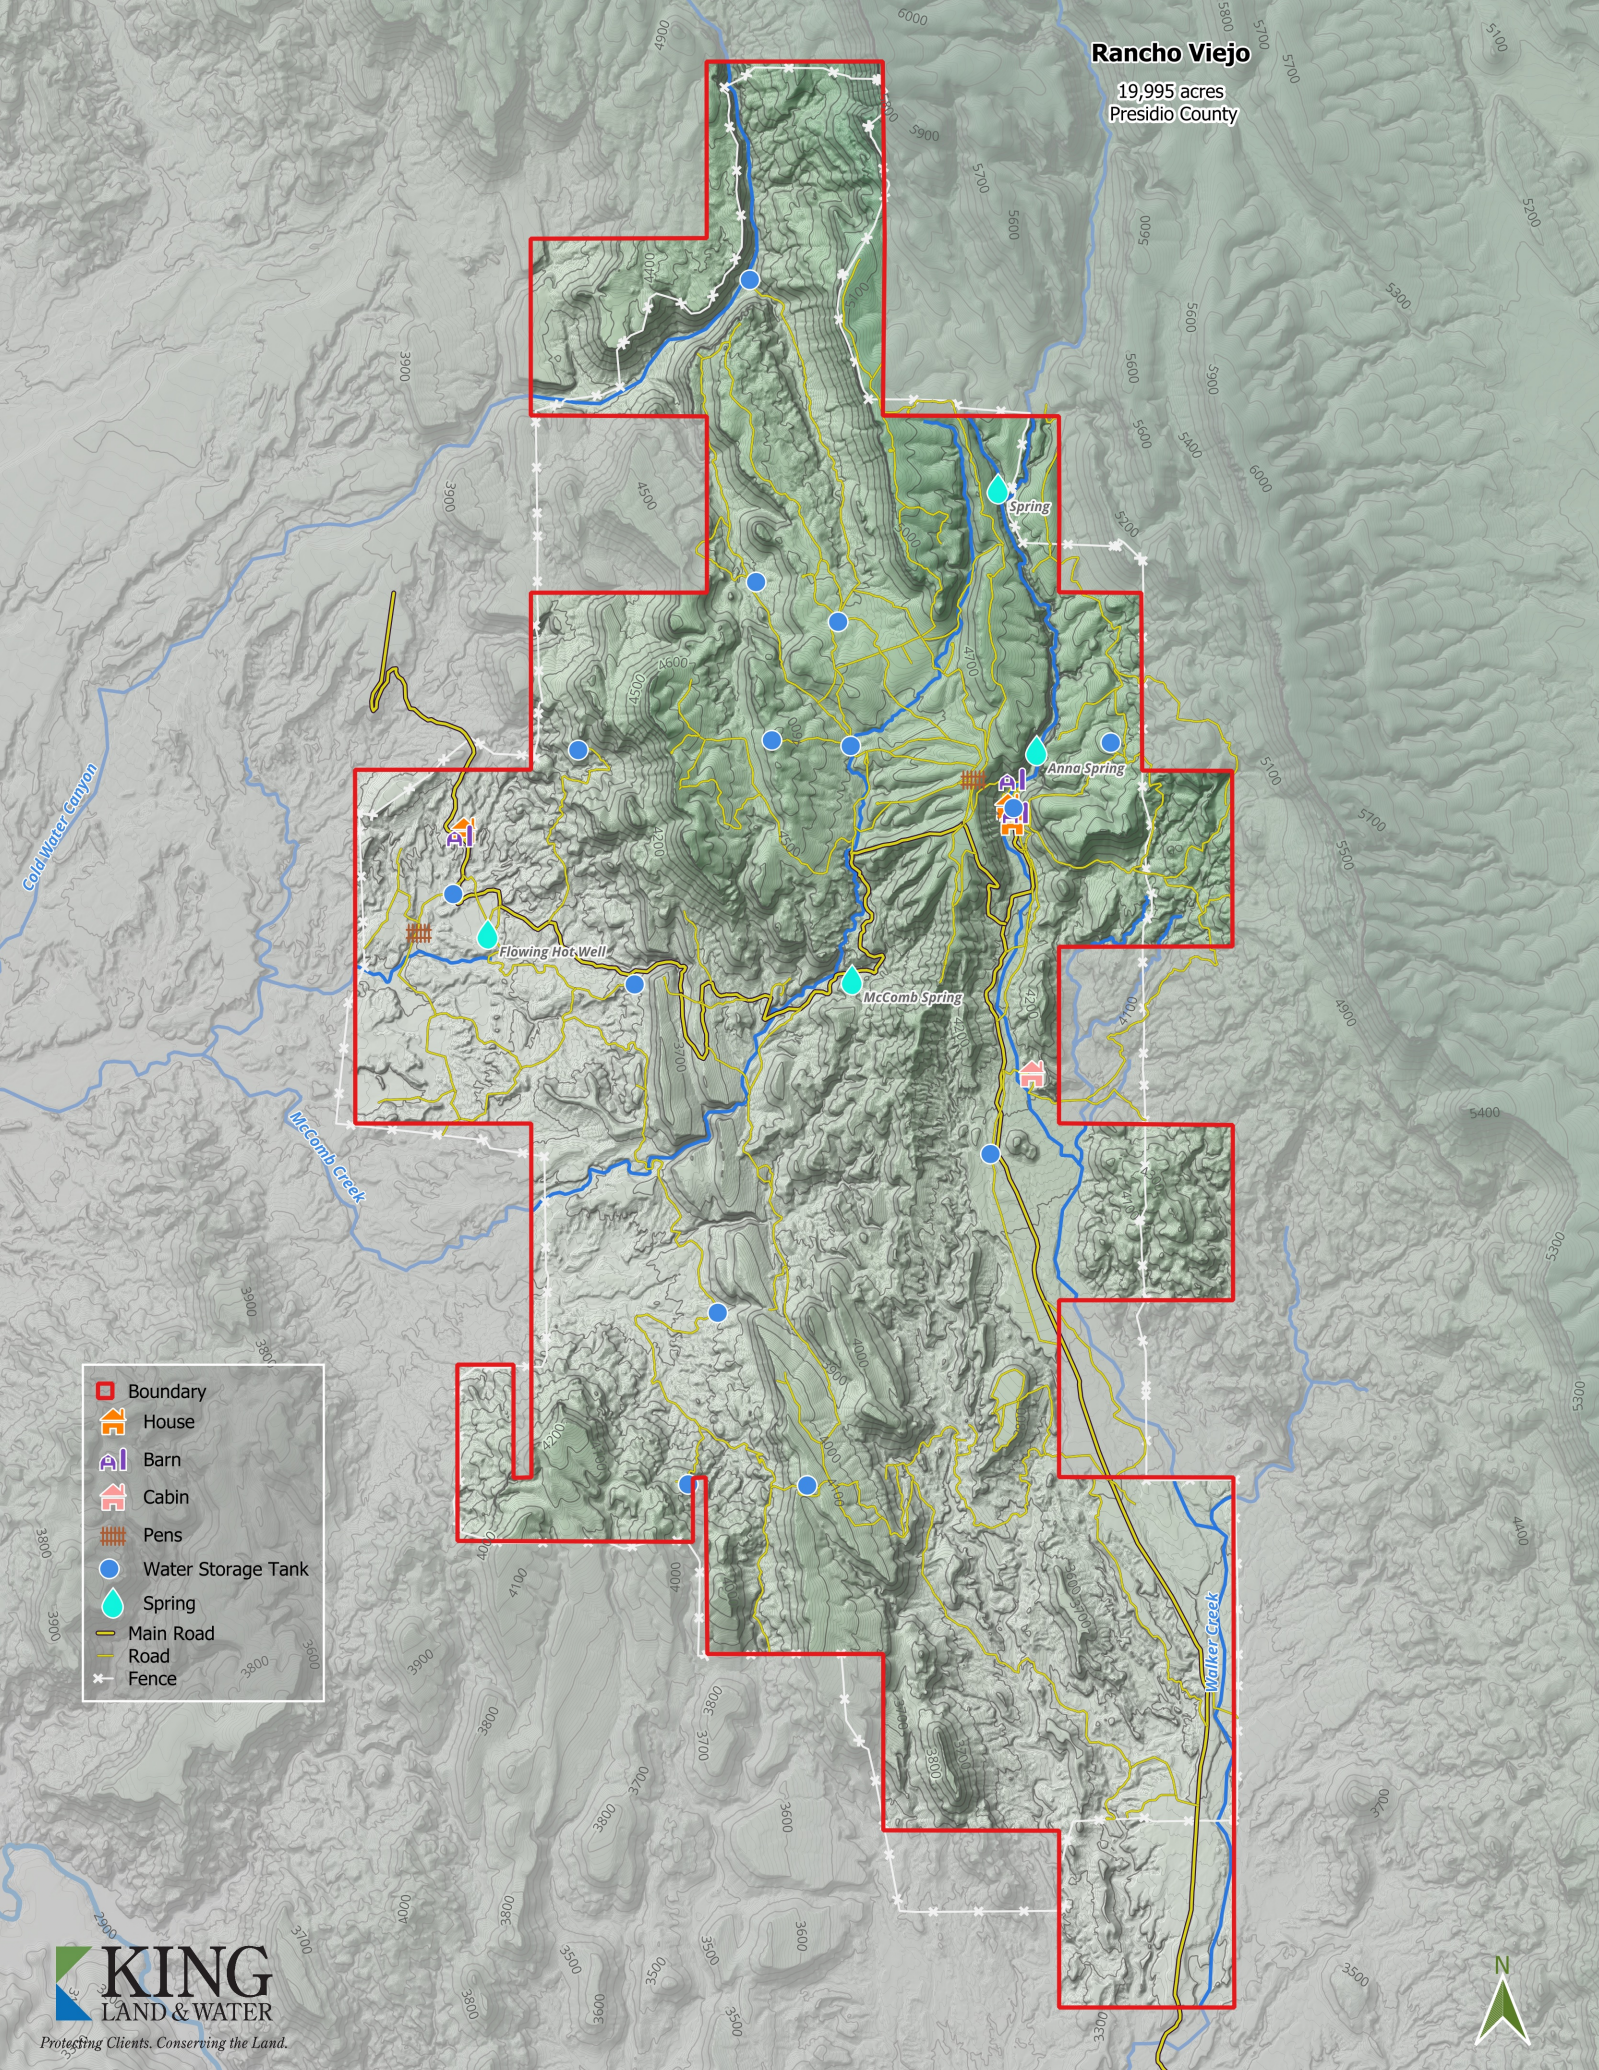

# Rancho Viejo

19,995 acres  
Presidio County

- Boundary
- House
- Barn
- Cabin
- Pens
- Water Storage Tank
- Spring
- Main Road
- Road
- Fence