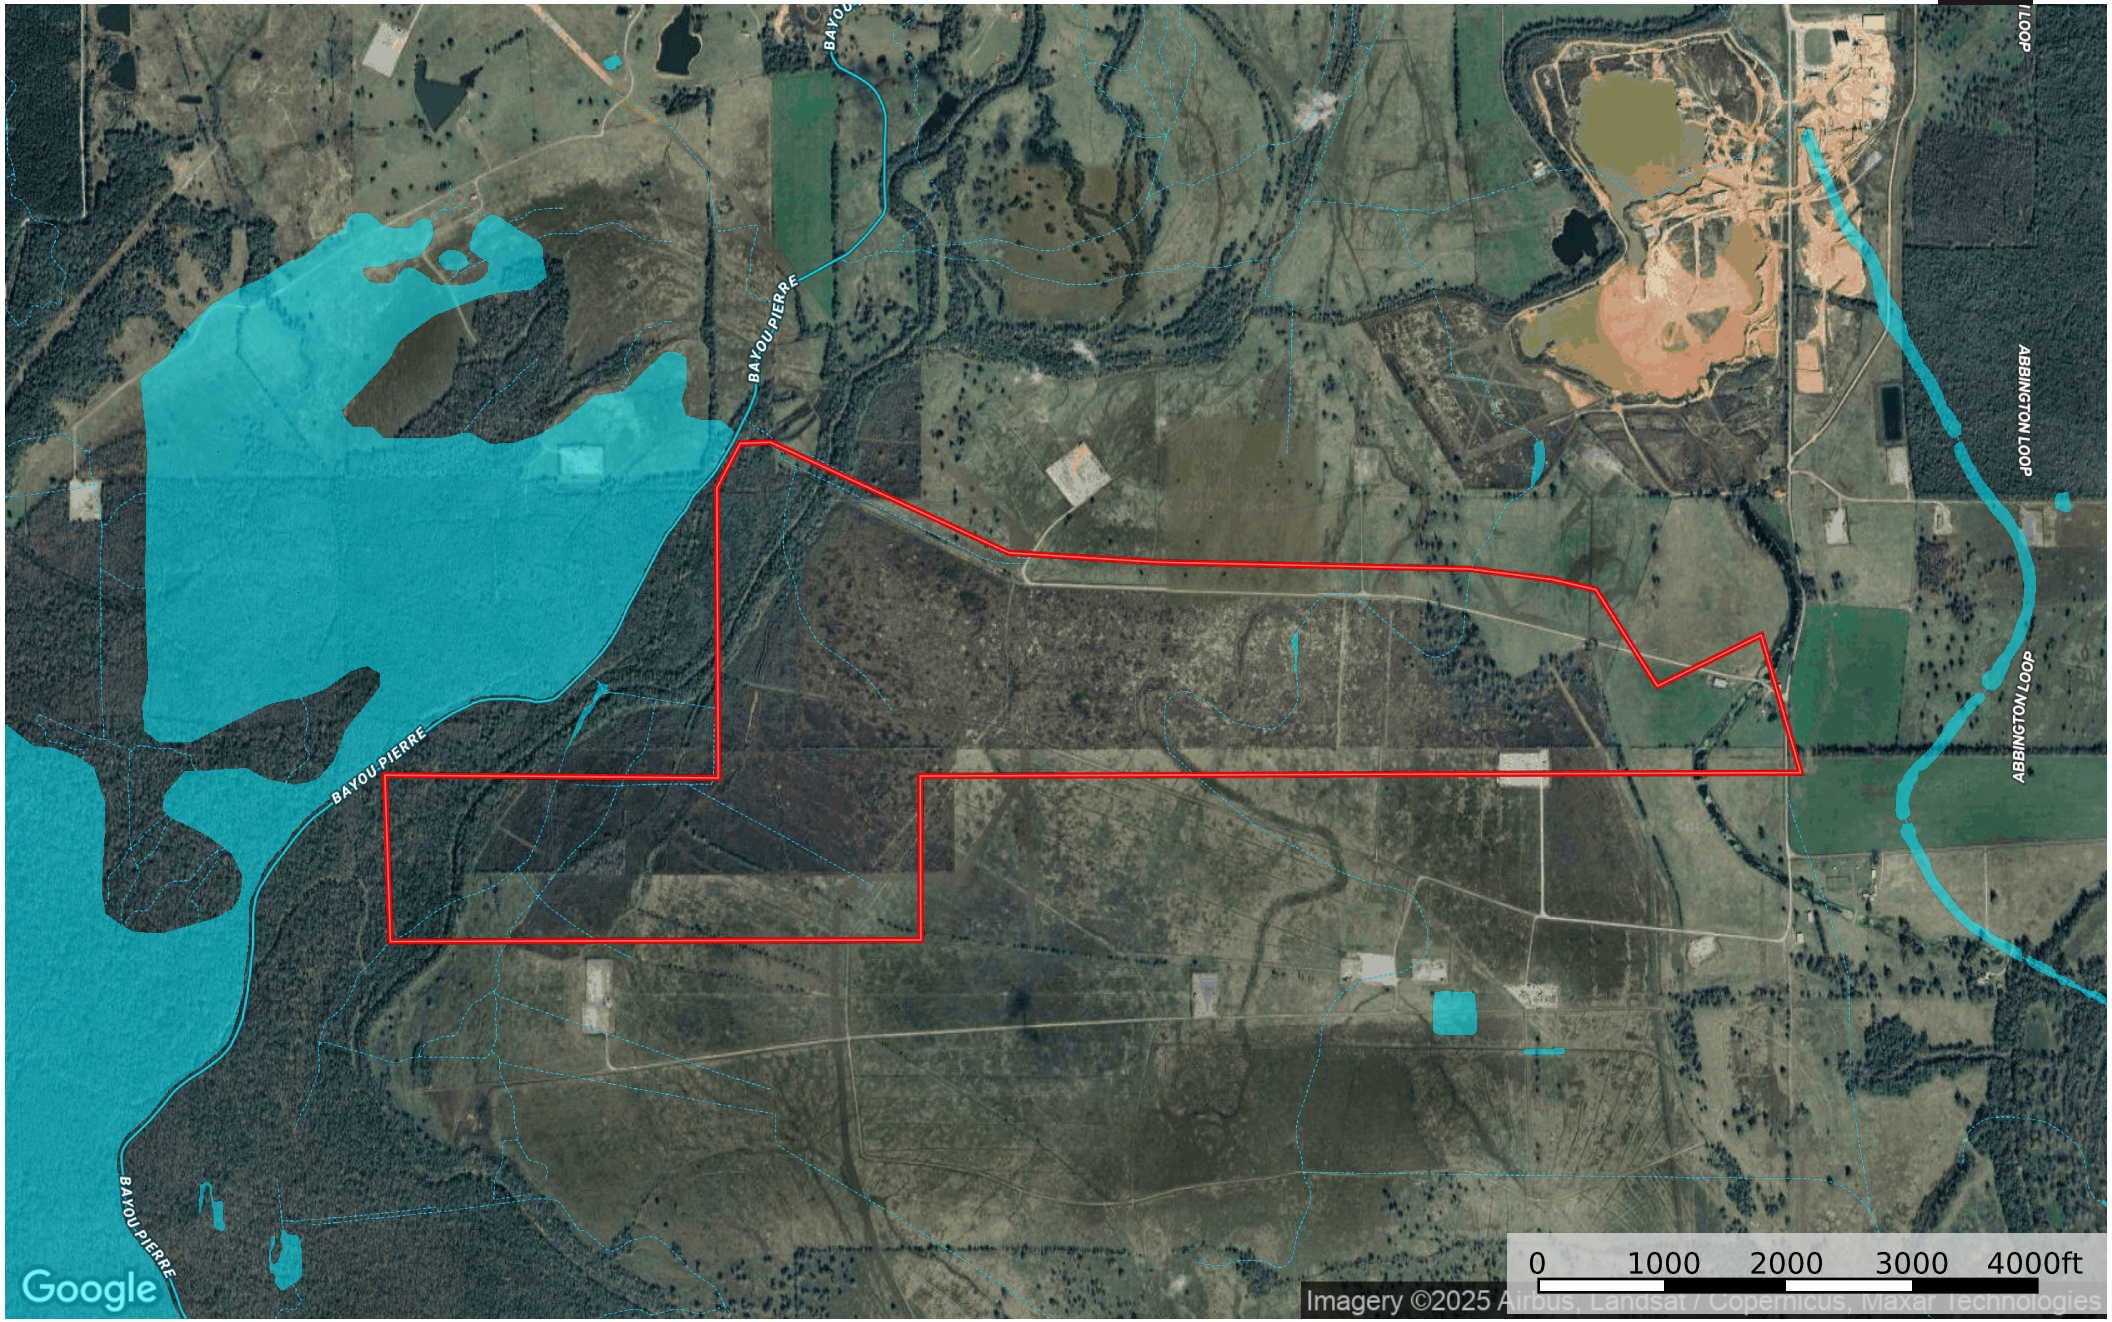

Crooked Bayou

Red River Parish, Louisiana, 466 AC +/-

Google

0 1000 2000 3000 4000ft

Imagery ©2025 Airbus, Landsat / Copernicus, Maxar Technologies

 Boundary

Colton Jumonville
P: 225-262-9420

 The information contained herein was obtained from sources deemed to be reliable. Land id™ Services makes no warranties or guarantees as to the completeness or accuracy thereof.

Crooked Bayou

Red River Parish, Louisiana, 466 AC +/-

Crooked Bayou

Red River Parish, Louisiana, 466 AC +/-