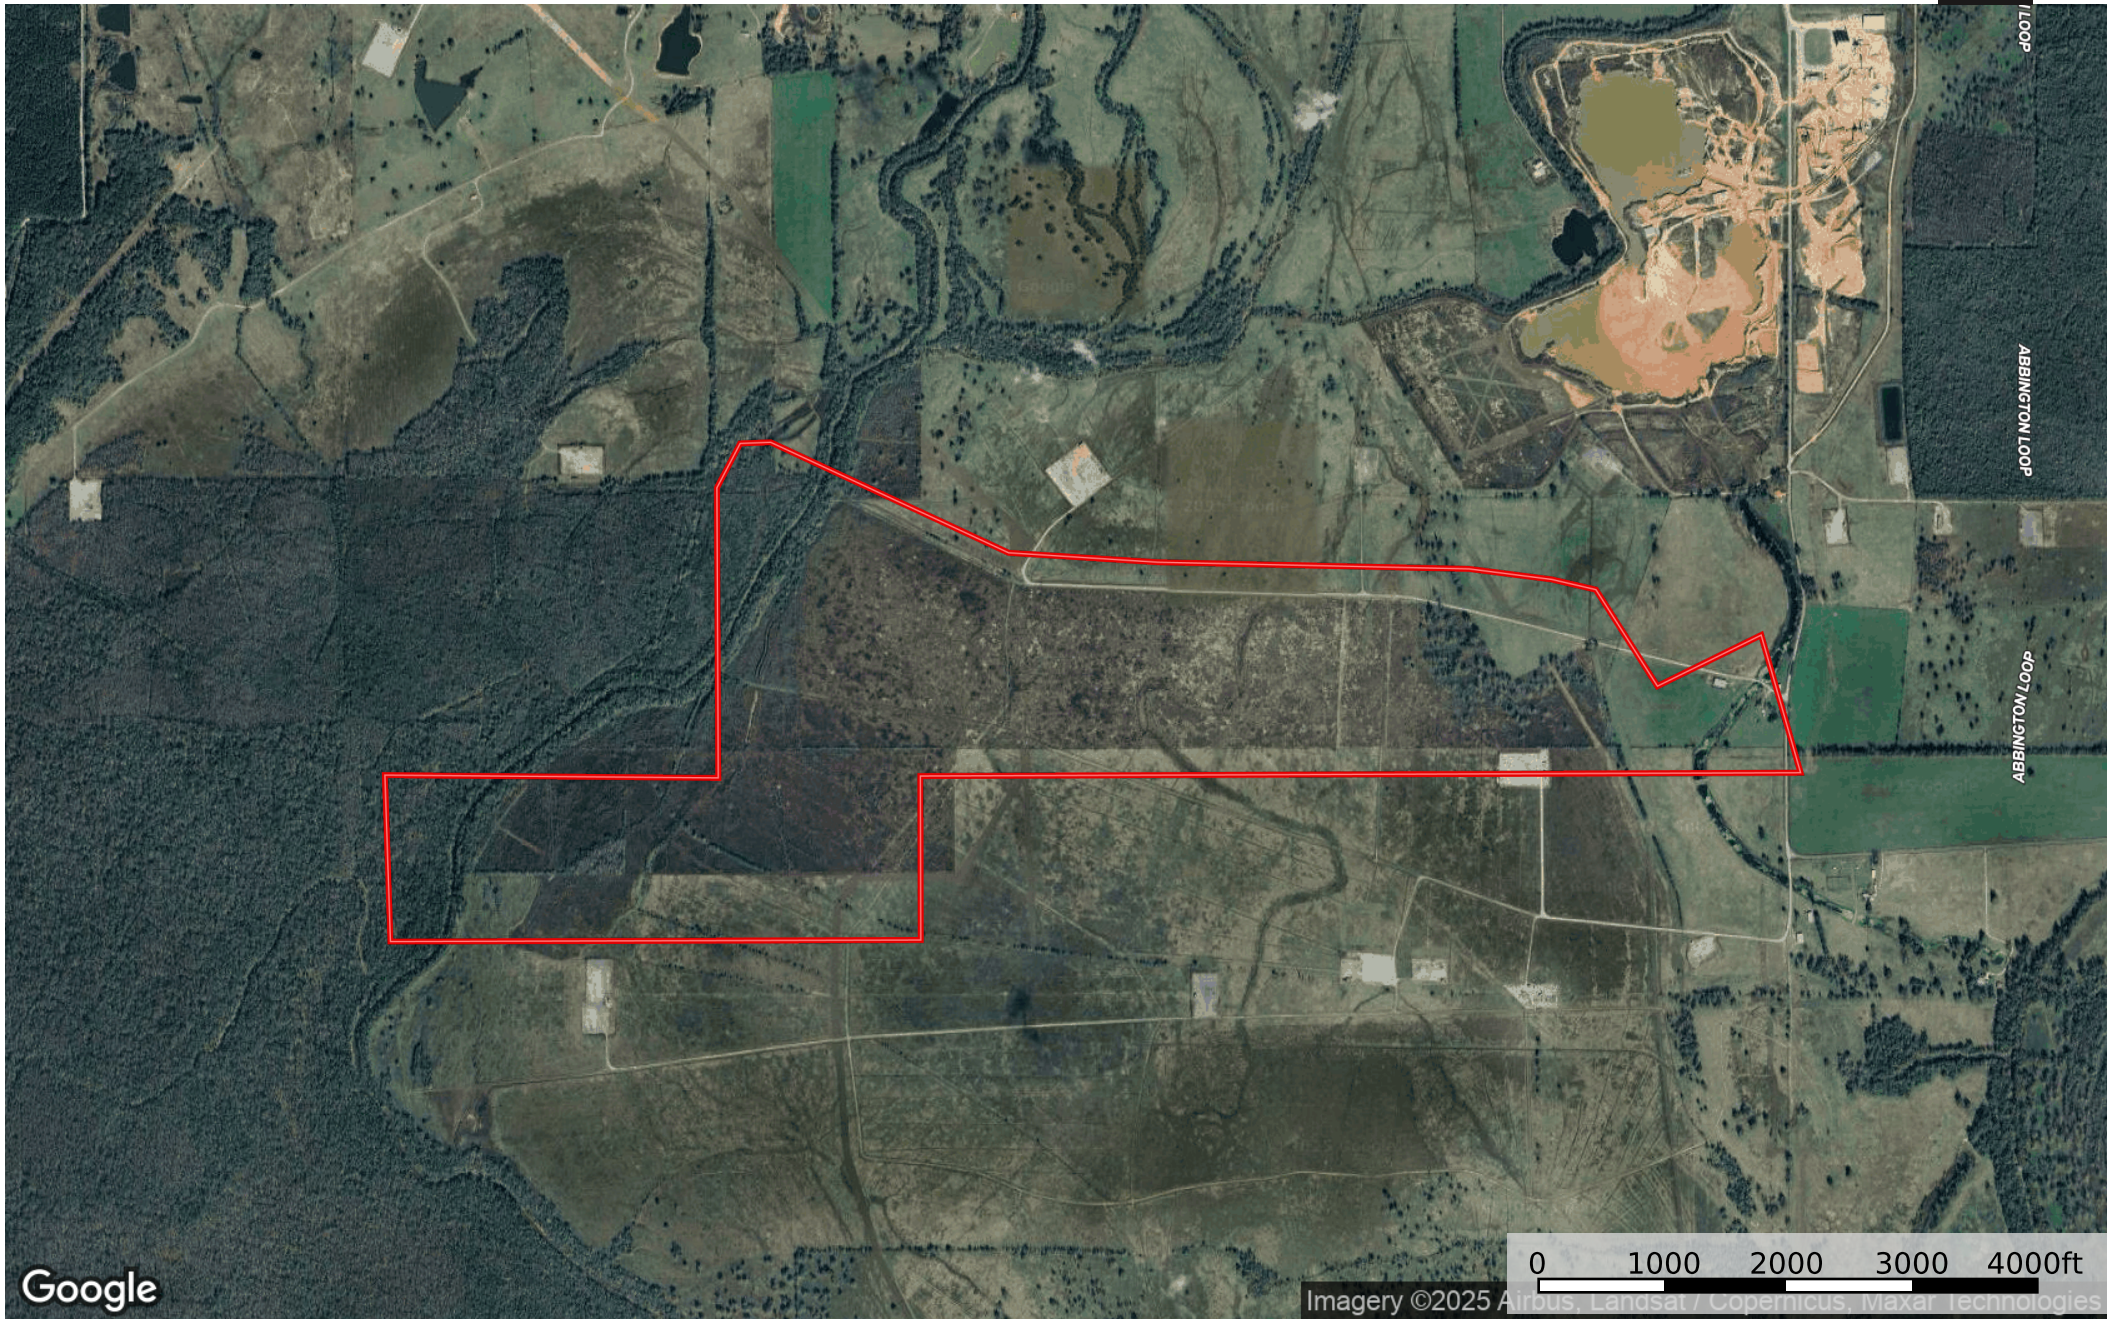

Crooked Bayou

Red River Parish, Louisiana, 466 AC +/-

Google

0 1000 2000 3000 4000ft

Imagery ©2025 Airbus, Landsat / Copernicus, Maxar Technologies

 Boundary

Colton Jumonville
P: 225-262-9420

 The information contained herein was obtained from sources deemed to be reliable. Land id™ Services makes no warranties or guarantees as to the completeness or accuracy thereof.

Crooked Bayou

Red River Parish, Louisiana, 466 AC +/-

Crooked Bayou

Red River Parish, Louisiana, 466 AC +/-