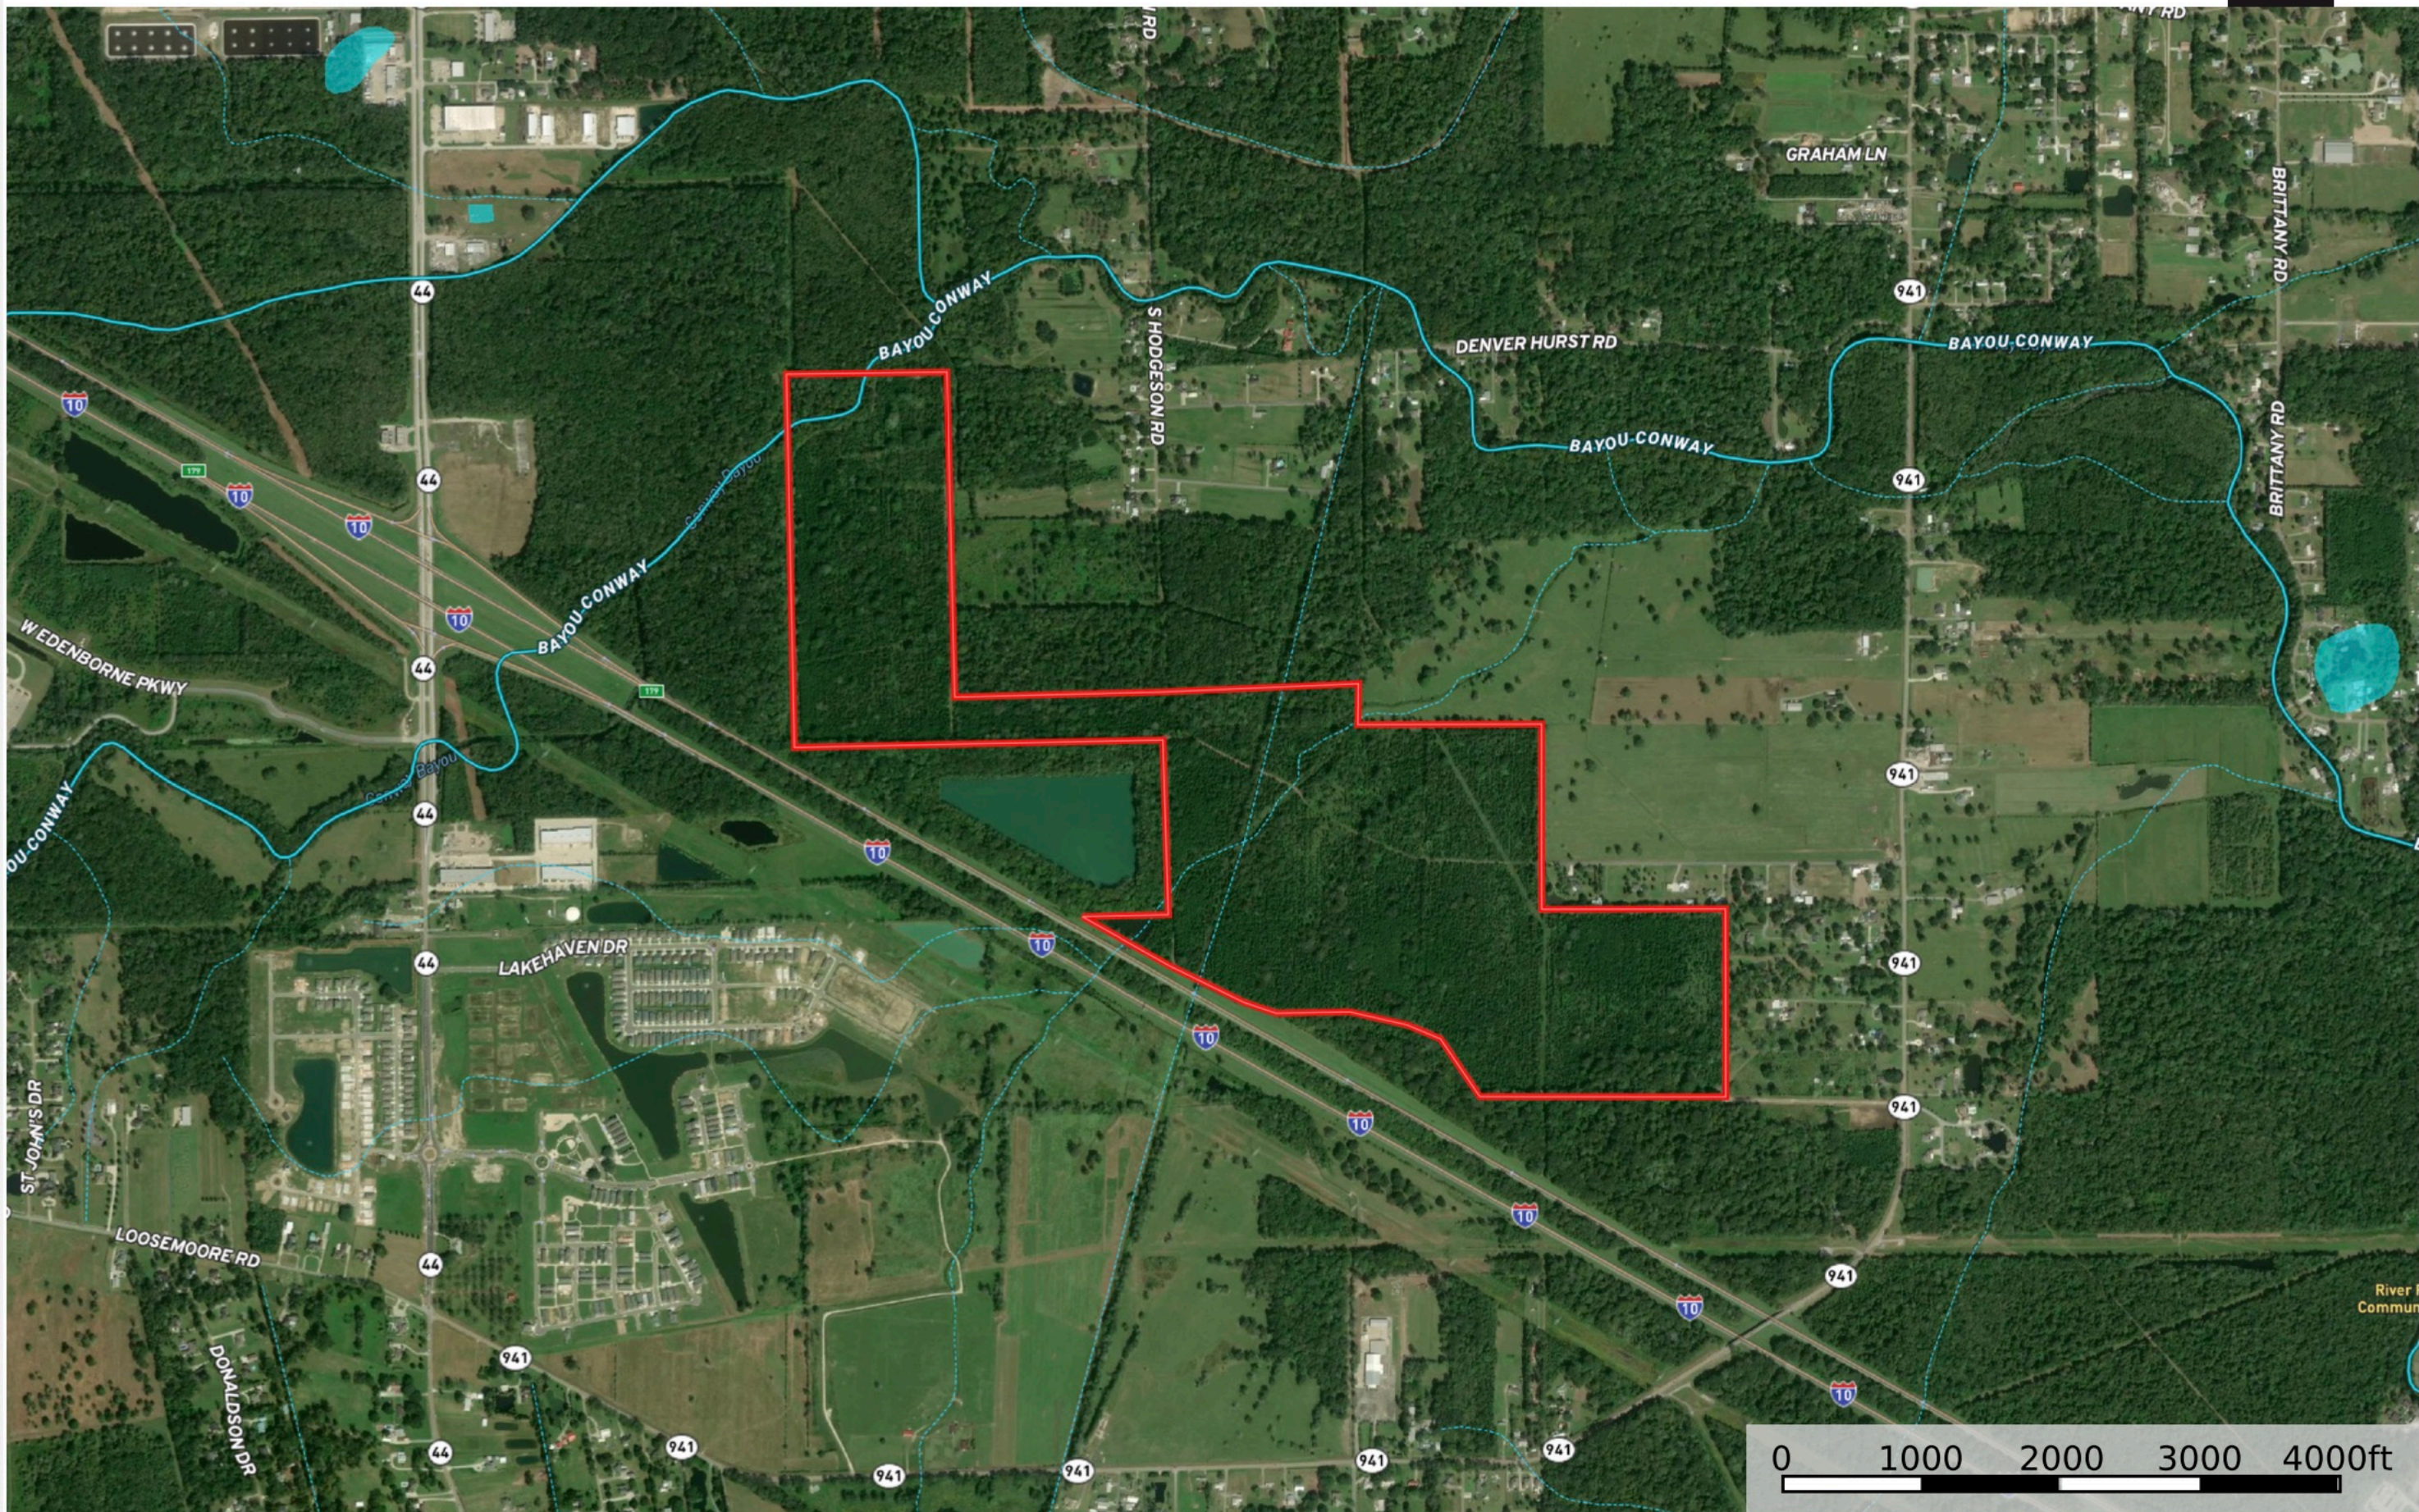

 Boundary

Bayou Conway

269 AC +/-

 Boundary

Colton Jumonville
P: 225-262-9420

 The information contained herein was obtained from sources deemed to be reliable. Land id™ Services makes no warranties or guarantees as to the completeness or accuracy thereof.