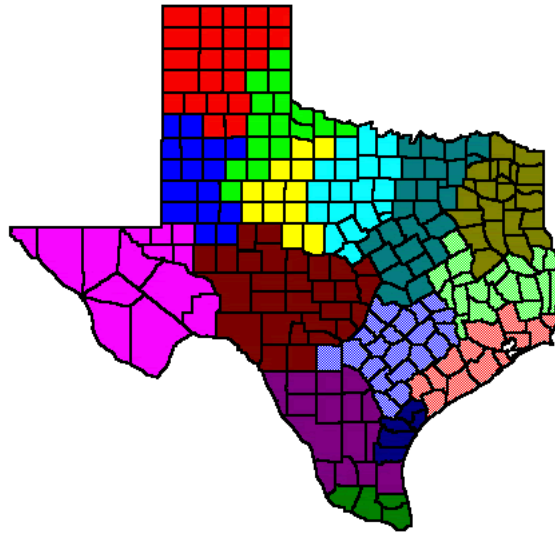

USDA's National Agricultural Statistics Service Texas Field Office *(Part of the Southern Plains Regional Field Office)*

Texas Agricultural Statistical Districts Map

Read our [narrative description \(distmap1.php\)](#) of these districts.

Legend

Color Key	Code	Numeric Name	Geographic Name
	11	District 1-North	Northern High Plains
	12	District 1-South	Southern High Plains
	21	District 2-North	Northern Low Plains
	22	District 2-South	Southern Low Plains
	30	District 3	Cross Timbers
	40	District 4	Blacklands
	51	District 5-North	North East Texas
	52	District 5-South	South East Texas
	60	District 6	Trans-Pecos
	70	District 7	Edwards Plateau
	81	District 8-North	South Central
	82	District 8-South	Coastal Bend
	90	District 9	Upper Coast
	96	District 10-North	South Texas
	97	District 10-South	Lower Valley