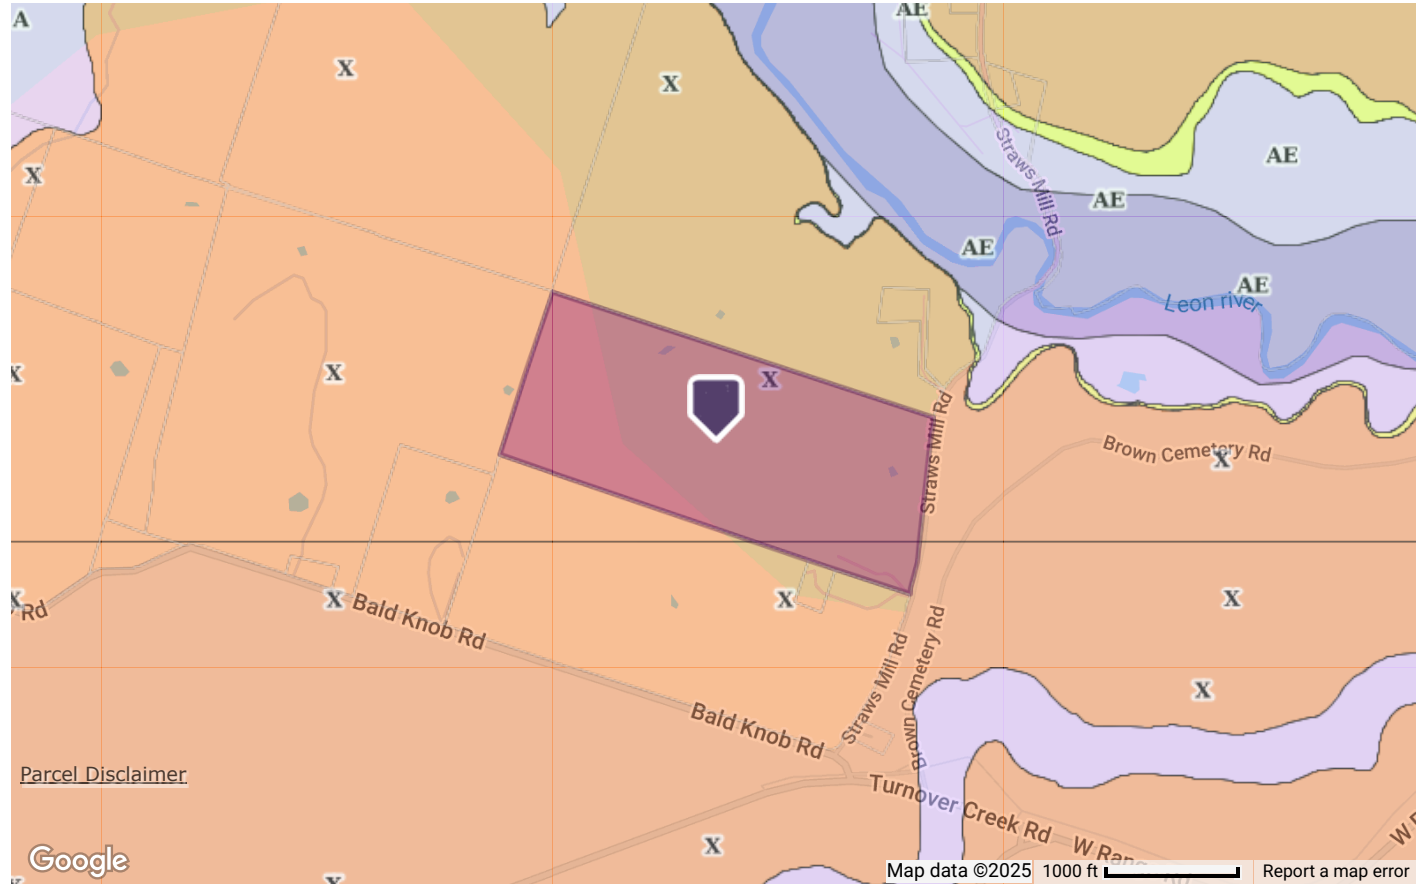

Flood Map

Flood Zone Code: **X** Flood Zone Panel: **48099C0290F**
Flood Zone Date: **02/17/2010** Special Flood Hazard Area (SFHA): **Out**
Flood Code Description: **Zone X-An Area That Is Determined To Be Outside The 100- And 500-Year Floodplains.**

- Coastal 100-Year Floodway
- Coastal 100-year Floodplain
- 100-year Floodway
- 100-year Floodplain
- Undetermined
- 500-year Floodplain incl. levee protected area
- Out of Special Flood Hazard Area

This map/report was produced using multiple sources. It is provided for informational purposes only. This map/report should not be relied upon by any third parties. It is not intended to satisfy any regulatory guidelines and should not be used for this or any other purpose.