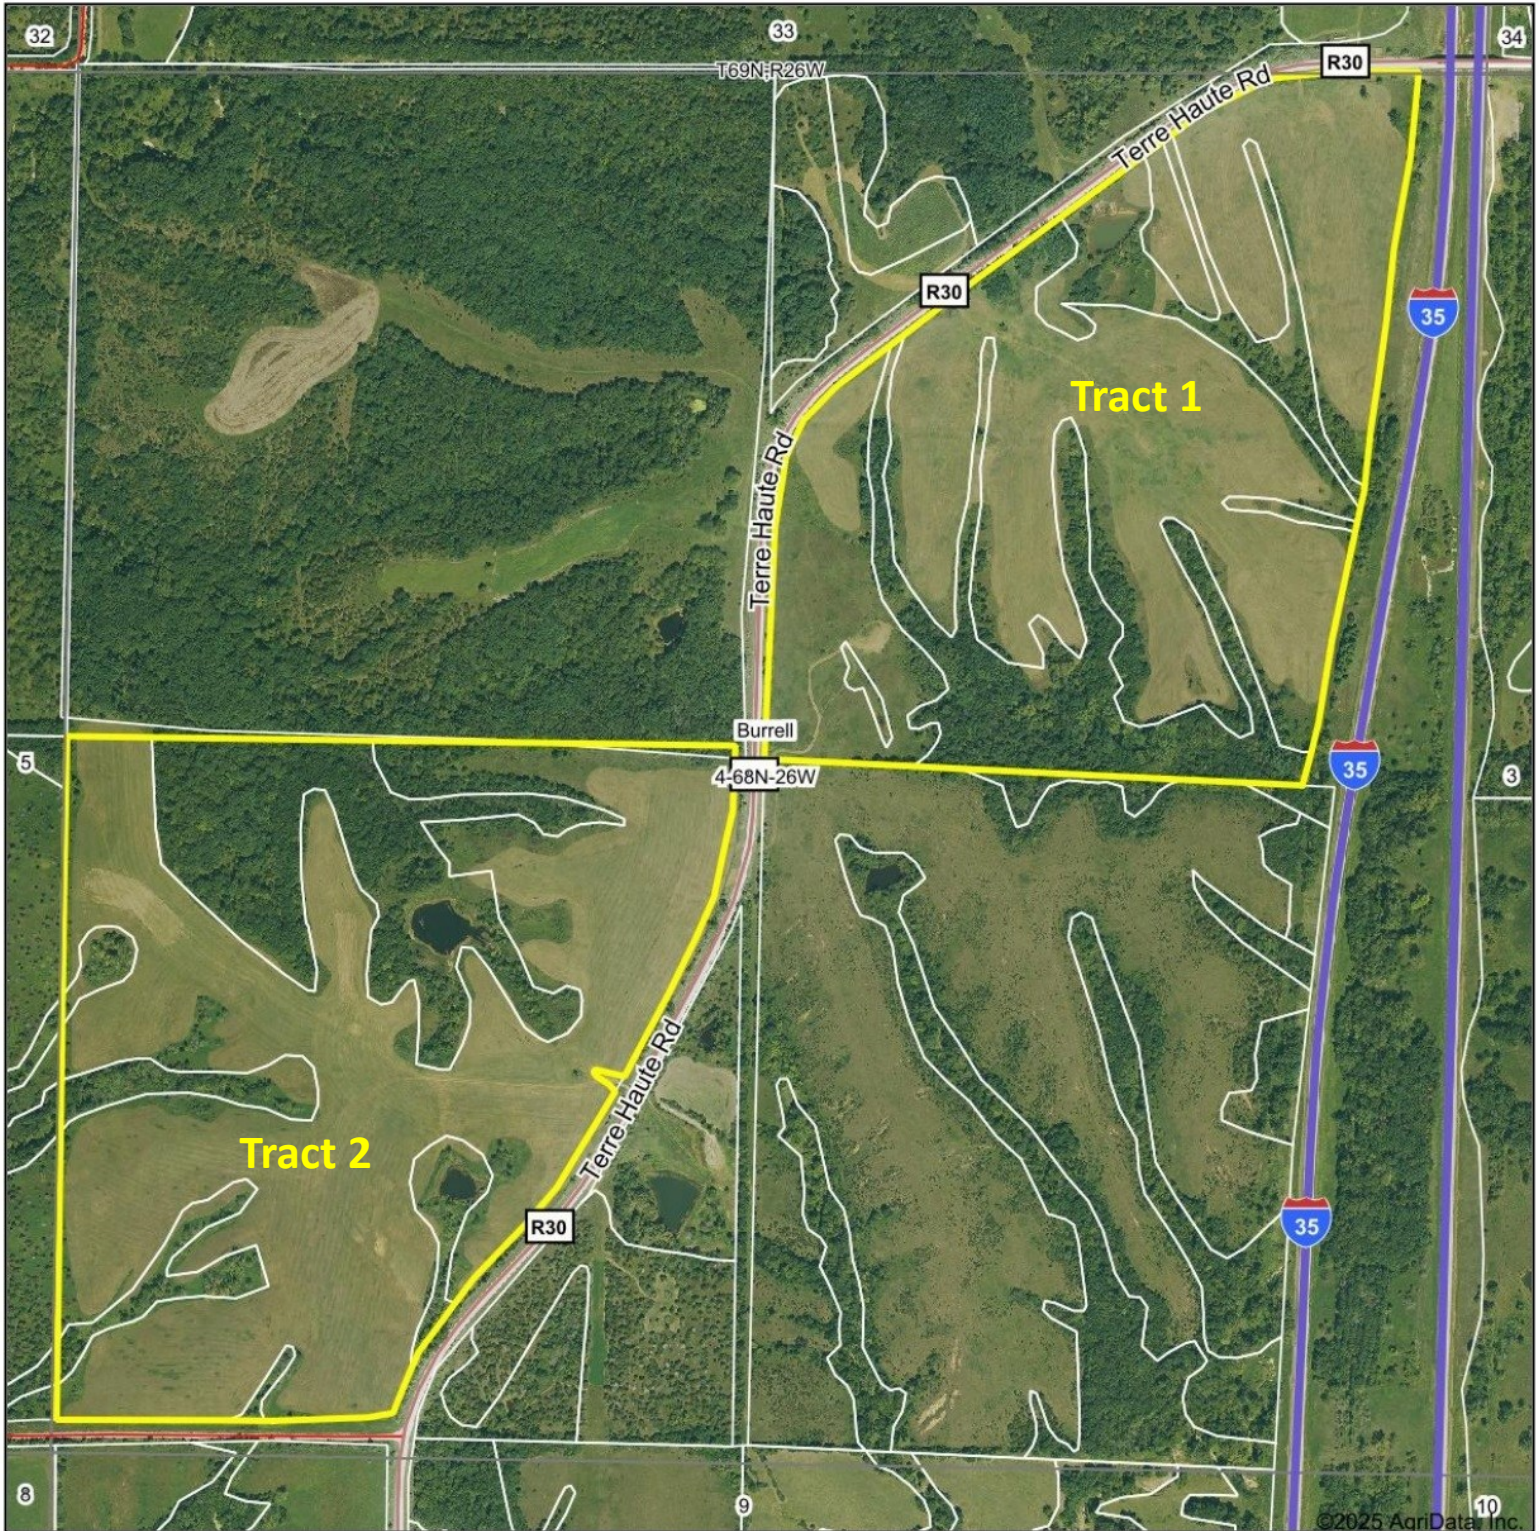

Aerial Map

©2025 AgriData, Inc.

MIDWEST LAND
712-262-3110 MANAGEMENT

Boundary Center: 40° 43' 4.43, -93° 51' 11.57

4-68N-26W
Decatur County
Iowa

Maps Provided By:
surety
CUSTOMIZED ONLINE MAPPING
© AgriData, Inc. 2023 www.AgriDataInc.com

3/5/2025

Field borders provided by Farm Service Agency as of 5/21/2008.