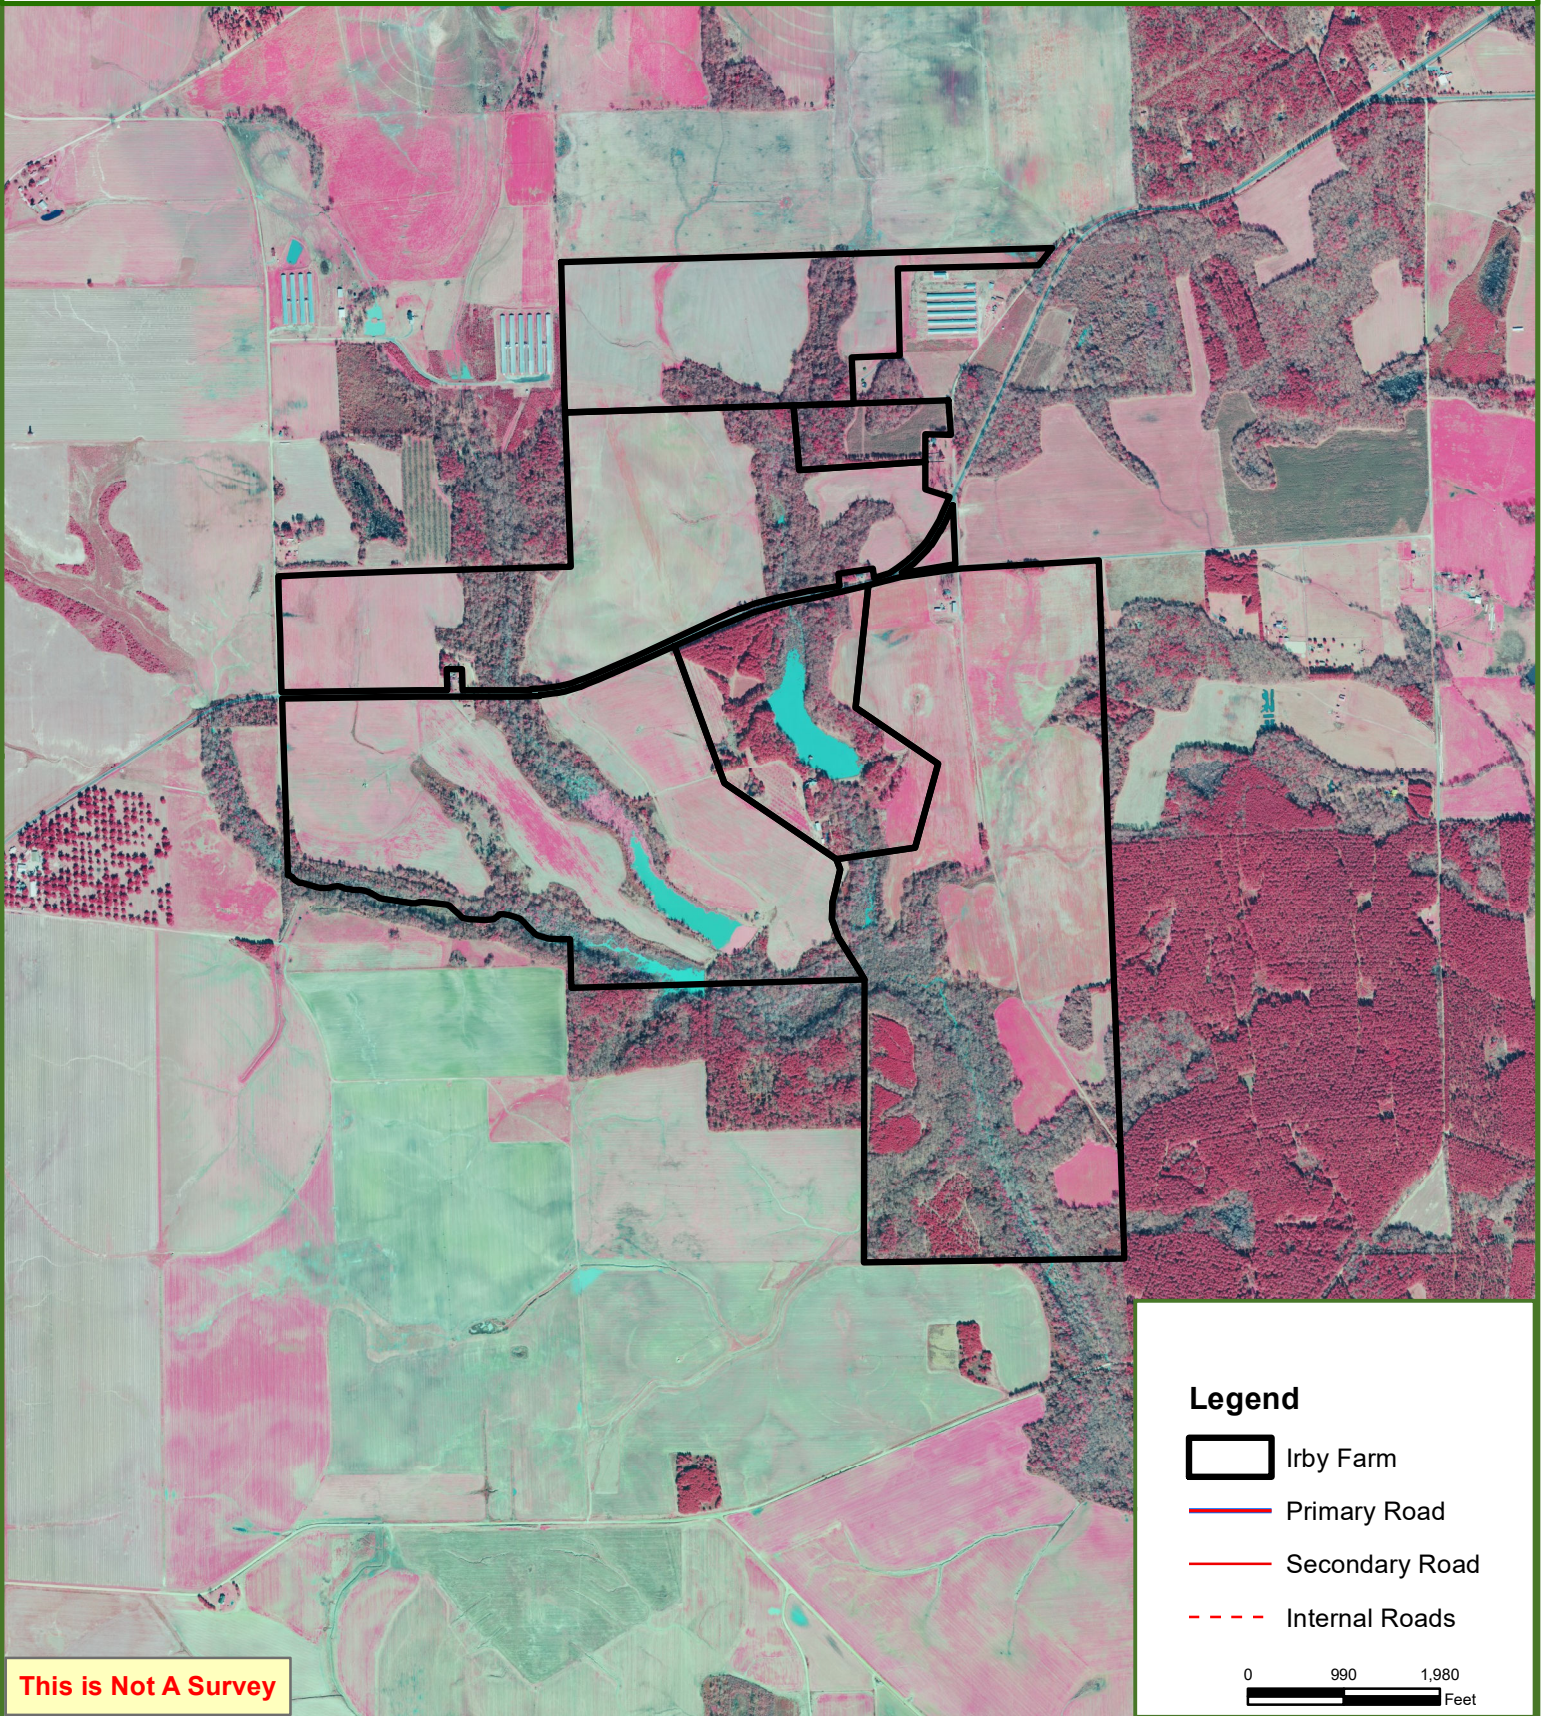

Irby Farm

1,189 +/- Acres
Macon County, GA

This is Not A Survey

Legend

-  Irby Farm
-  Primary Road
-  Secondary Road
-  Internal Roads

0 990 1,980
Feet

This map was produced from information supplied by the seller and the use of aerial photography. The boundary lines portrayed on this map are approximate and could be different than the actual location of the boundaries found in the field.